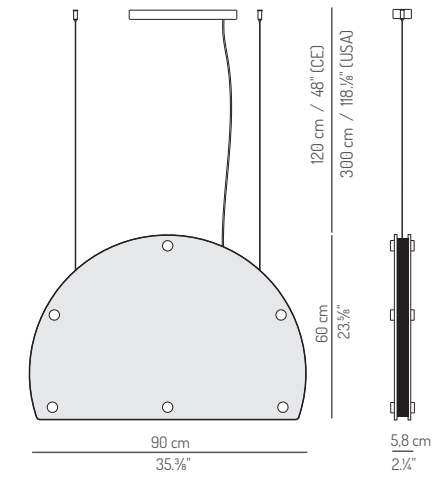

El Torrent

acoustic

Shut up!

LED 74w 24V 2700K 950lm

LED 15w 24V 2700K 1900lm

MATERIAL Acoustic panel

Thickness panel: 2 x 9 mm
Composition: 100% PET

Fire resistance: B-s2, do
Sound absorption panel: $\alpha_w = 0,60$