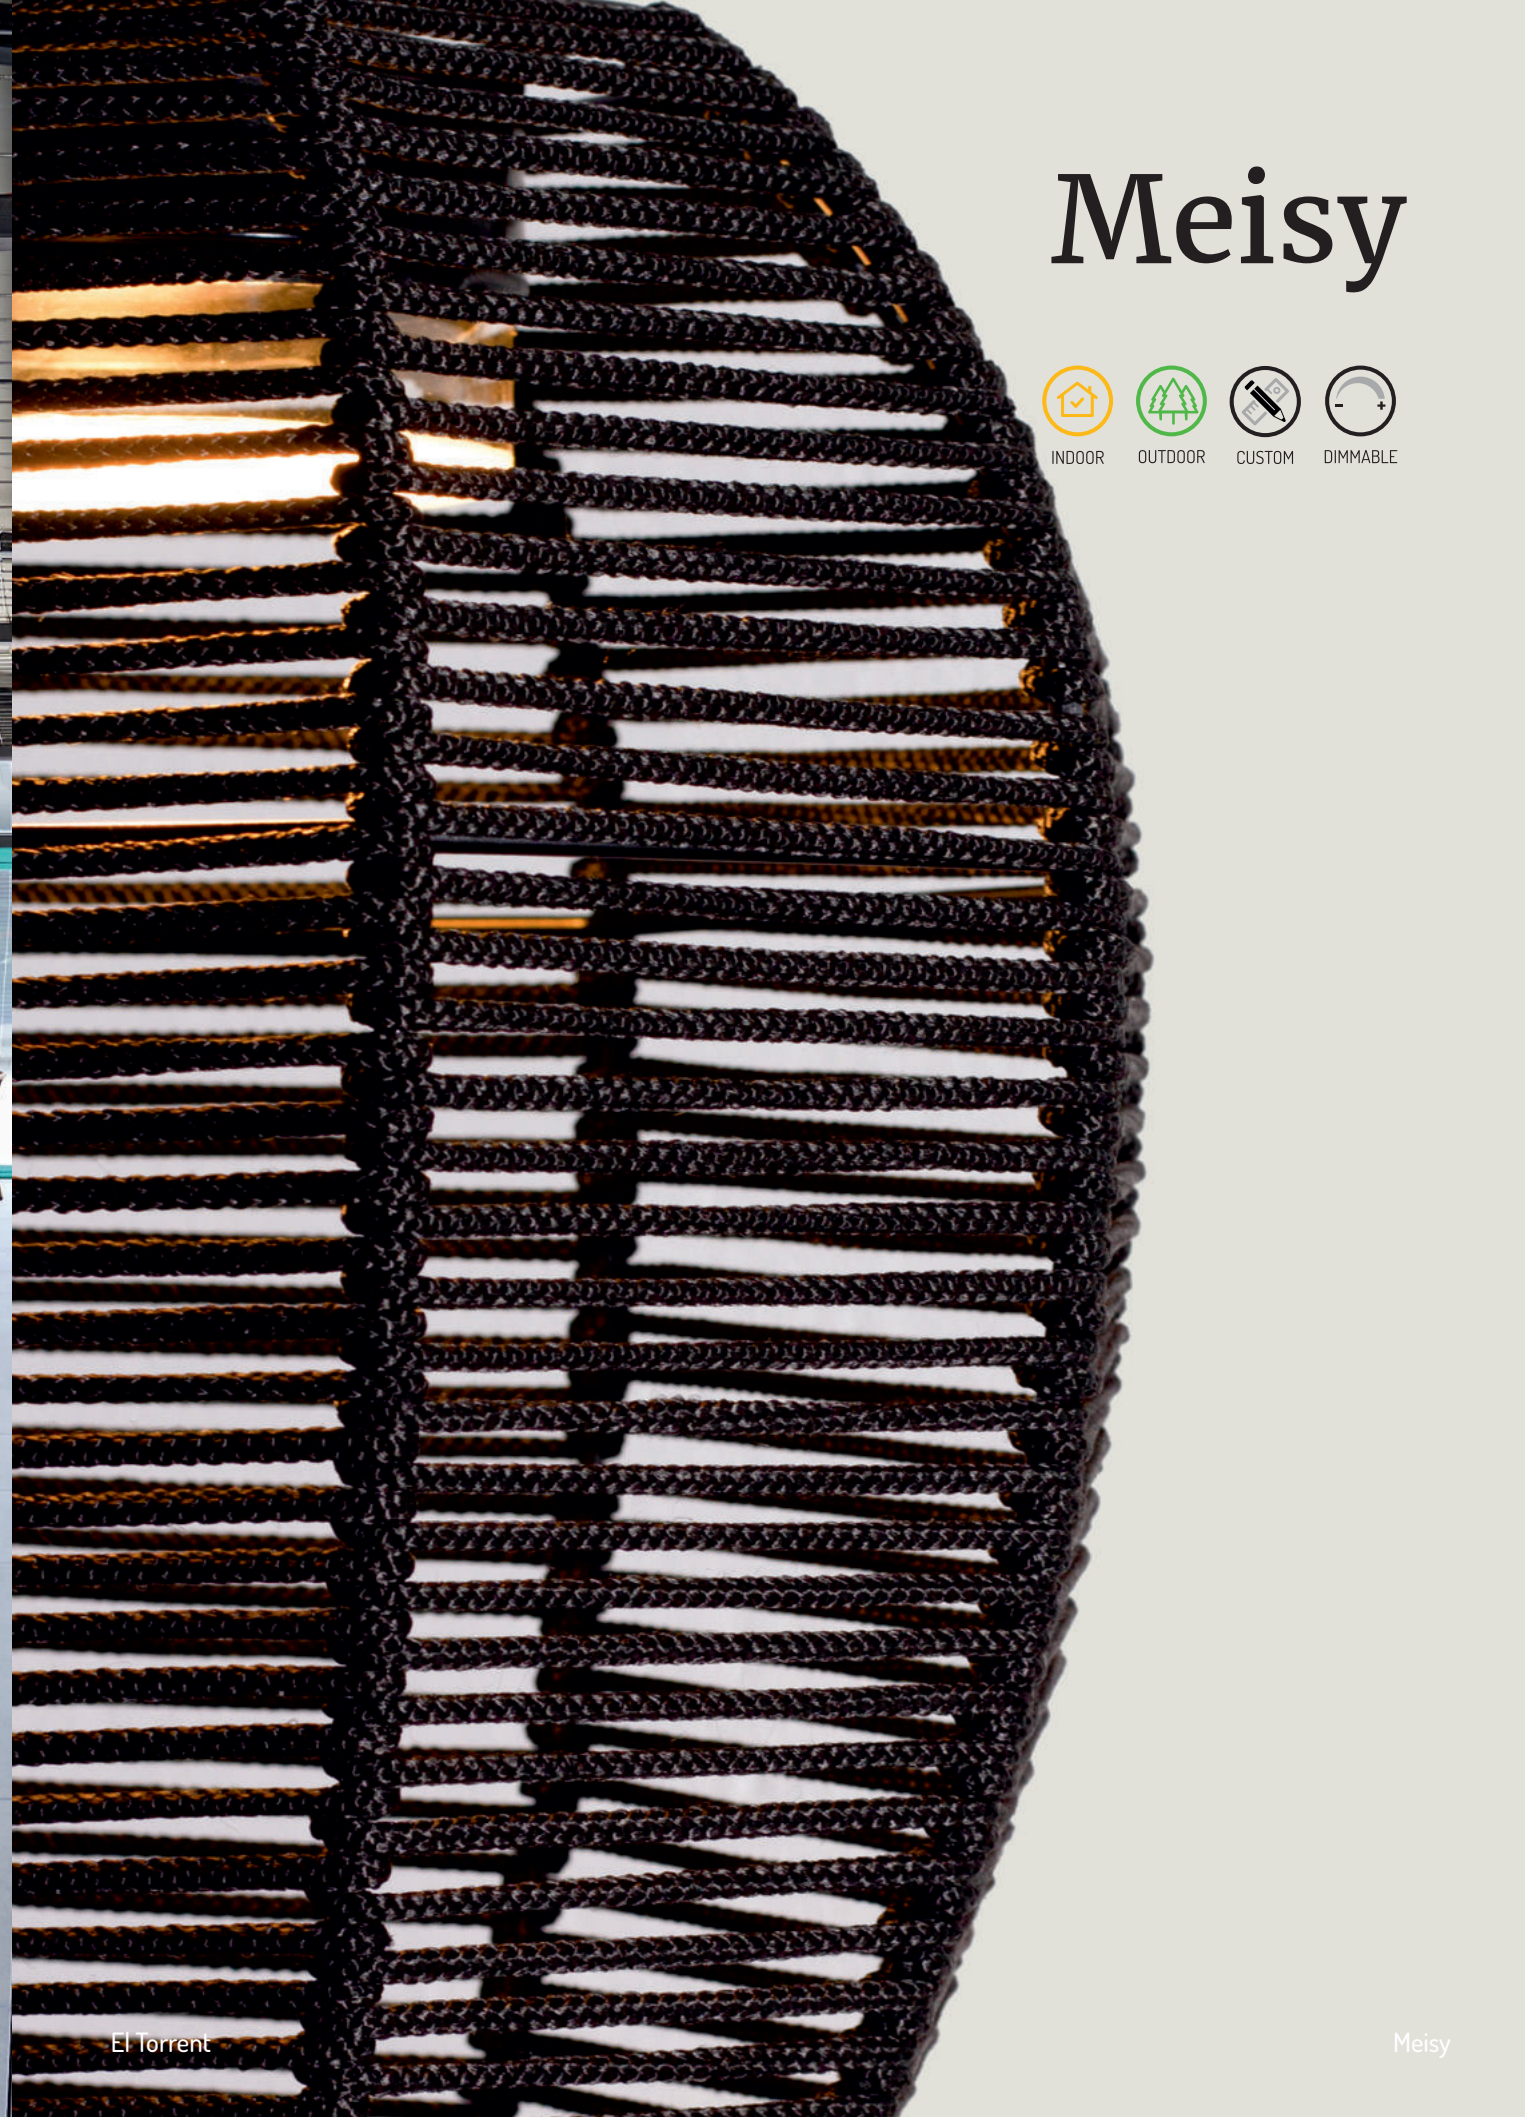

Meisy

- INDOOR
- OUTDOOR
- CUSTOM
- DIMMABLE

El Torrent

Meisy