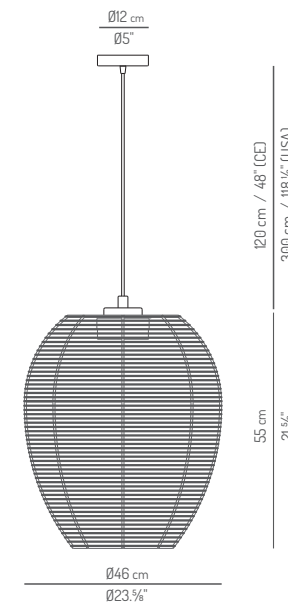

Available in one, two or three colors
Disponible en uno, dos o tres colores

Available in one, two, three or four colors
Disponible en uno, dos, tres o cuatro colores

Braided natural or acrylic cord shade (see finishes in general catalogue).
Black metal structure. Black electrical cable.
Black canopy.

Pantalla de cordón trenzado acrílico o natural (acabados consultar catálogo general)
Estructura metálica negra. Cable eléctrico negro.
Florón negro.

Dimmable when using dim. lamps*