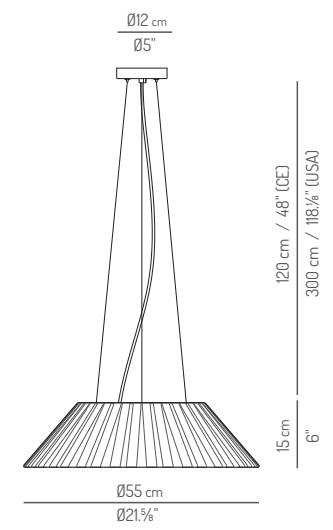

ZZ.S155.16
LED 15w 230V 2700K 1200lm
IP54