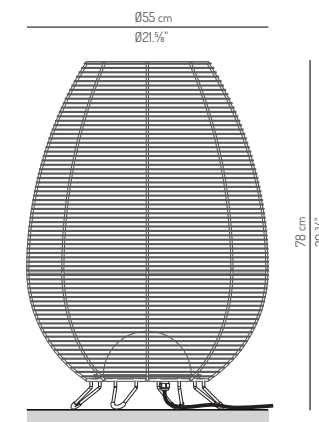

MY.F155.16

LED 15W 230V 2700K 1200lm

Available in one, two, three or four colors
Disponible en uno, dos, tres o cuatro colores

Pantalla de cordón trenzado acrílico o natural
(acabados consultar catálogo general)
Estructura metálica negra. Cable eléctrico negro.
Lámpara de mesa con sistema LED recargable.