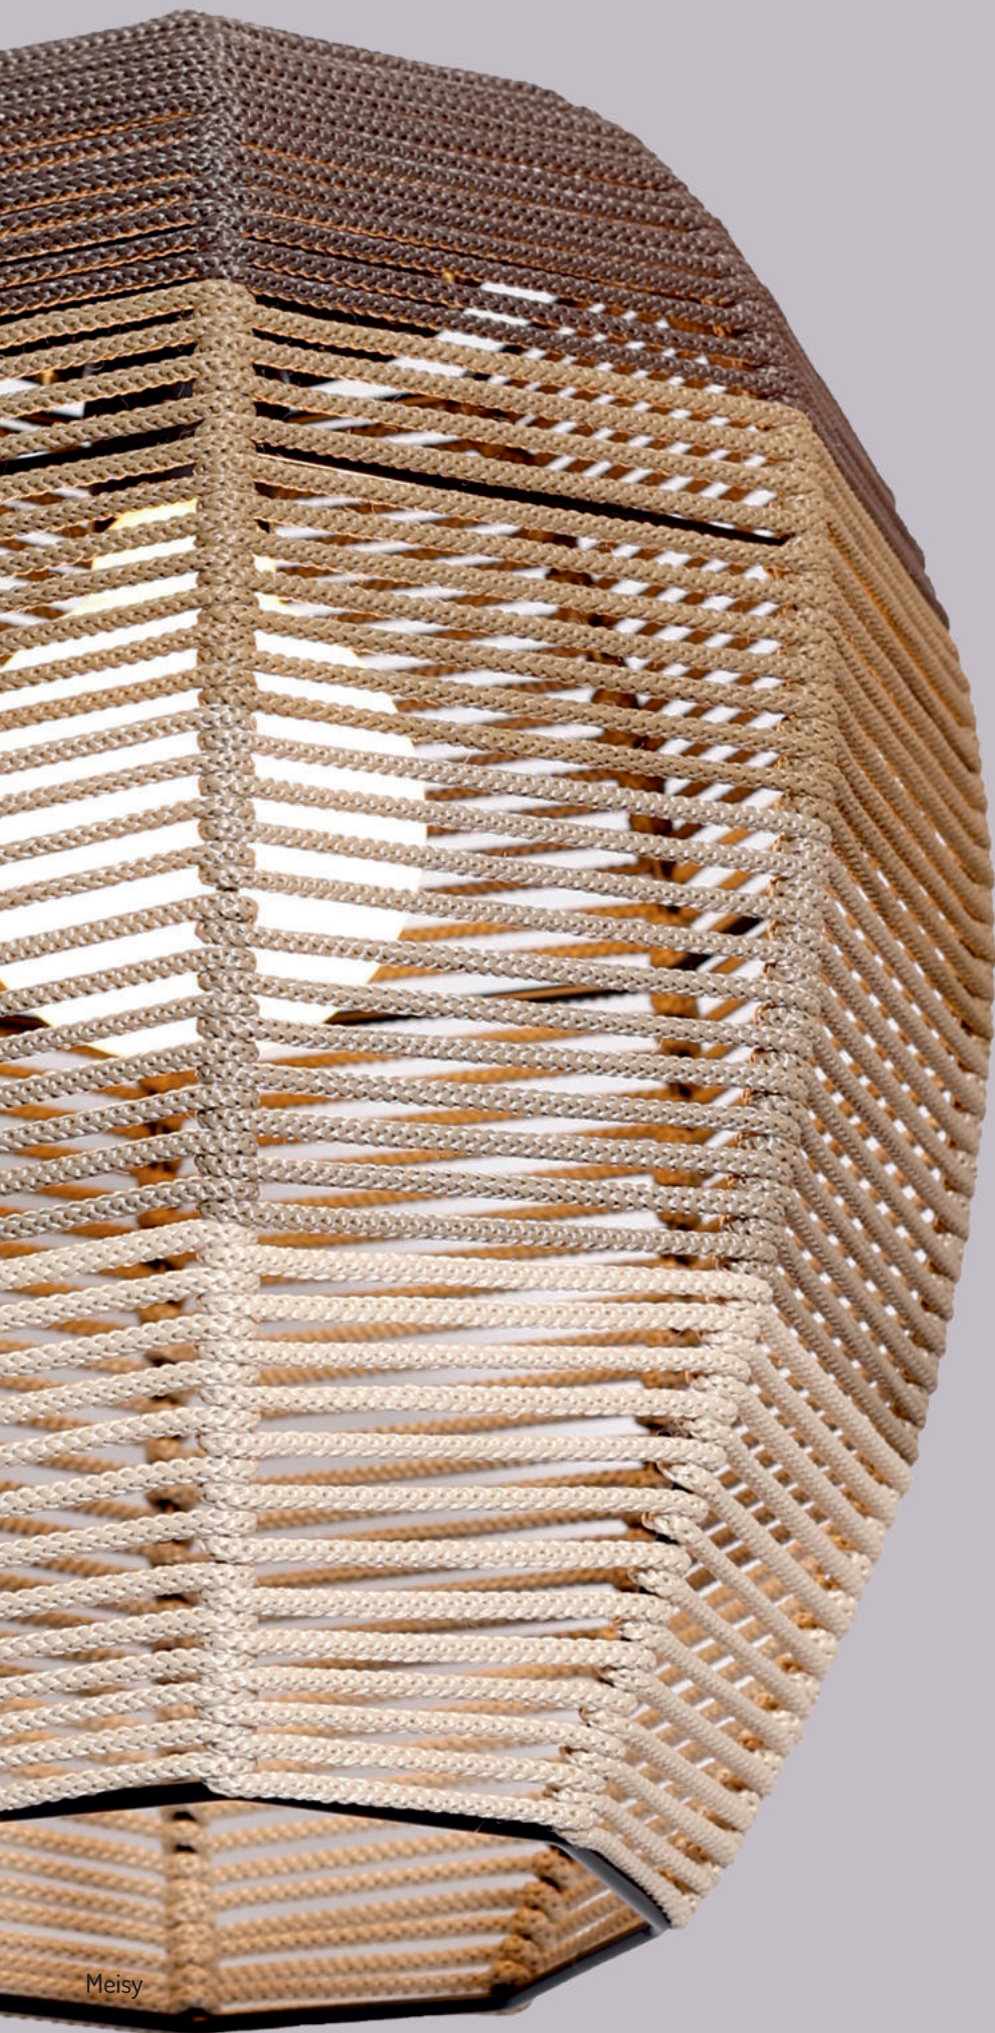

INDOOR

OUTDOOR

CUSTOM

DIMMABLE
TRIAC*

MY.P030.00

1xE27 LED Globe G95 12W

Indoor, Outdoor, Custom, IP20

MY.P130.00

1xE27 LED Globe G95 12W

Outdoor, Custom, IP65

35 cm
13 3/4"

31 cm
12 1/4"

MY.P046.00

1xE27 LED Globe G95 12W

Indoor, Outdoor, Custom, IP20

MY.P146.00

1xE27 LED Globe G95 12W

Outdoor, Custom, IP65

55 cm
21 5/8"

46 cm
18 1/2"

Available in one, two or three colors
Disponible en uno, dos o tres colores

Available in one, two, three or four colors
Disponible en uno, dos, tres o cuatro colores

Braided natural or acrylic cord shade (see finishes in general catalogue).
Black metal structure.

Pantalla de cordón trenzado acrílico o natural
(acabados consultar catálogo general)
Estructura metálica negra.

Dimmable when using dim. lamps*