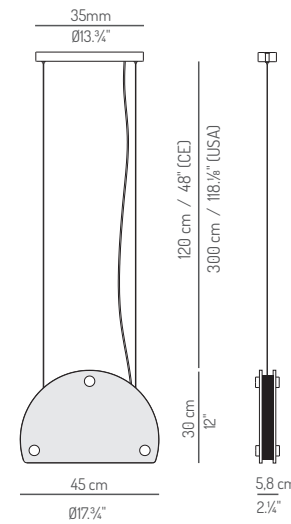

El Torrent

acoustic

Shut up!

LED 74w 24V 2700K 950lm

LED 15w 24V 2700K 1900lm

MATERIAL Acoustic panel

Thickness panel: 2 x 9 mm
Composition: 100% PET

Fire resistance: B-s2, do
Sound absorption panel: $\alpha_w = 0,60$