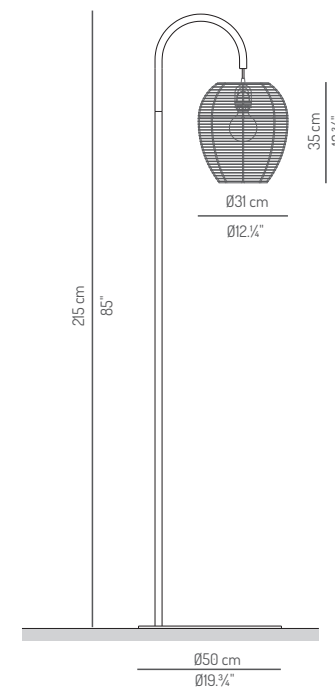

MY.F130.00

1xE27 LED Globe G95 12W

OUTDOOR CUSTOM DIMMABLE TRIAC* PLUG IN IP65

Available in one, two or three colors
Disponible en uno, dos o tres colores

Braided natural or acrylic cord shade (see finishes in general catalogue).
Black metal structure and base.
Black electrical cable.