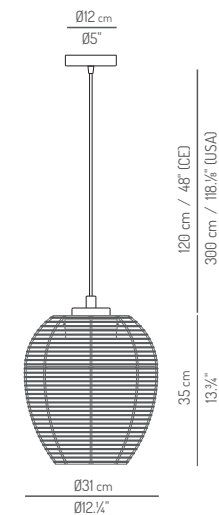

MY.S130.00

1xE27 LED Globe G95 12W

OUTDOOR DIMMABLE TRIAC* IP65

MY.S130.16

LED 15W 230V 2700K 1200lm

OUTDOOR DIMMABLE TRIAC* IP54

MY.S046.00

1xE27 LED Globe G95 12W