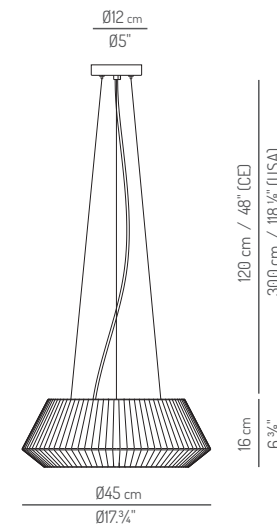

Sweet

OUTDOOR

CUSTOM

DIMMABLE
TRIAC

ST.S145.16

LED 15W 230V 2700K 1200lm

ST.S160.16

LED 15W 230V 2700K 1200lm