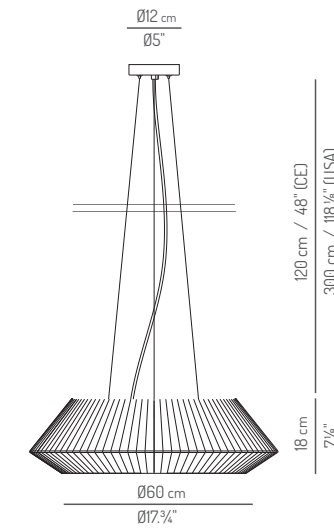

Sweet

OUTDOOR

CUSTOM

DIMMABLE
TRIAC

ST.S145.16

LED 15W 230V 2700K 1200lm

ST.S160.16

LED 15W 230V 2700K 1200lm