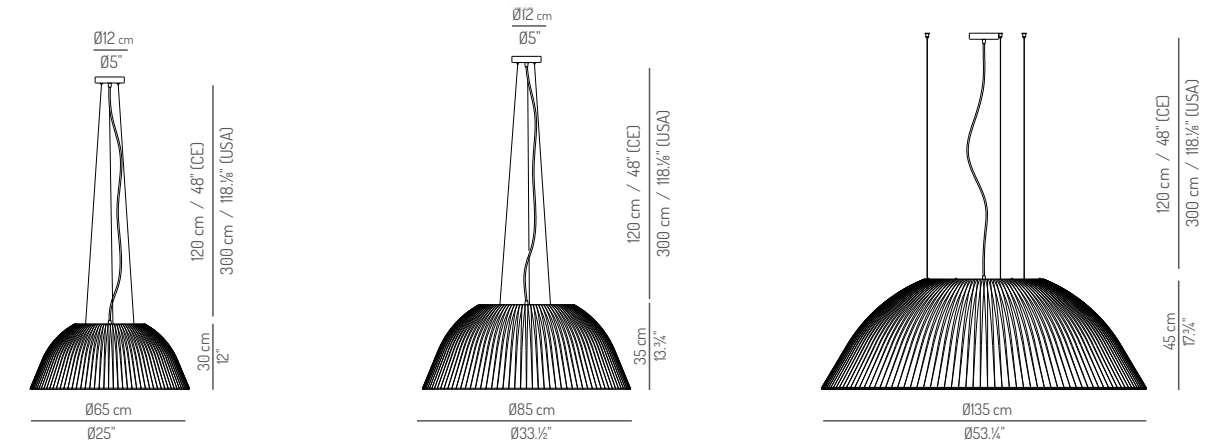

El Torrent

Eva acoustic

INDOOR

ACOUSTIC

CUSTOM

DIMMABLE
TRIAC

EV.065.16C
 LED 24W 230V 2700K 1500lm
 IP20

EV.085.16C
 LED 32W 230V 2700K 2000lm
 IP20