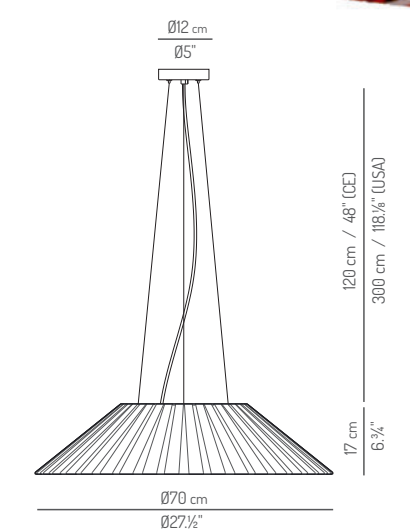

ZZ.S170.16
LED 15w 230V 2700K 1200lm
IP54

Available in one or two colors
Disponible en uno o dos colores

MATERIAL Outdoor ribbon

COB	COT	COG

Acrylic ribbon shade suitable for outdoor use. Opal half moon acrylic diffuser. Black electrical cable. Black canopy.

Pantalla con cinta acrílica adecuada para uso en exteriores. Difusor semiesférico de metacrilato opal. Cable eléctrico negro. Florón negro.