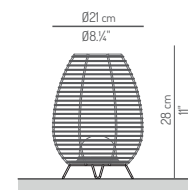

OUTDOOR

CUSTOM

BATTERY

DIMMABLE
PUSH

DIMMABLE
TRIAC

PLUG IN

MY.T121.15

LED 3W 3000K 290lm