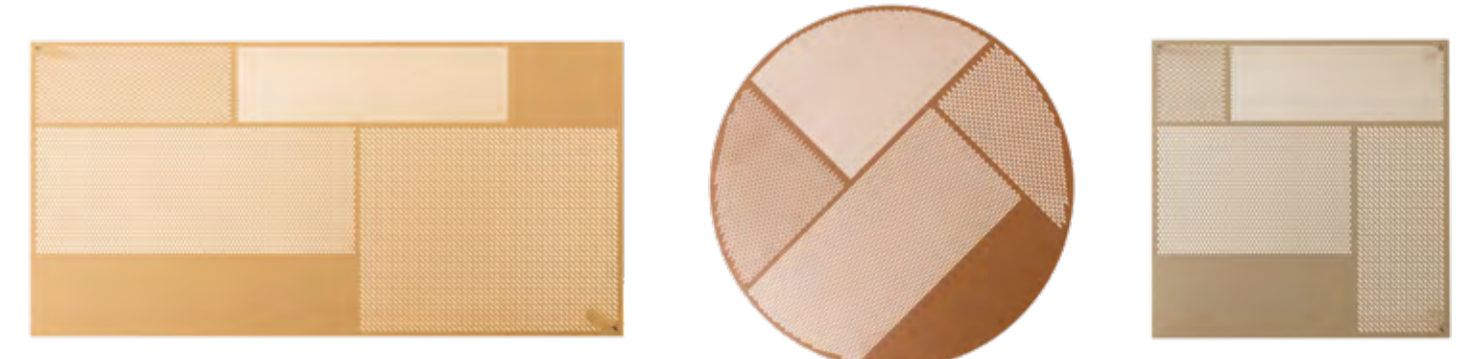

CODE OUT
Parisotto+Formenton

DNA OUT
Leonardo Rossano & Debora Mansur

NOTABLE
E-ggs

MARINA OUT
Leonardo Rossano

NOT OUT
E-ggs

NEO
Leonardo Rossano & Debora Mansur

BLADE COFFEE
Parisotto+Formenton

E-QUO OUT
Orlandini Design

CLOUD
Favaretto & Partners

A golden wicker chair is positioned in a field of golden wheat. The chair is the central focus, with its backrest and seat clearly visible. The wheat stalks are tall and dense, creating a textured background. The lighting is warm, suggesting a late afternoon or early morning setting. The overall mood is serene and natural.