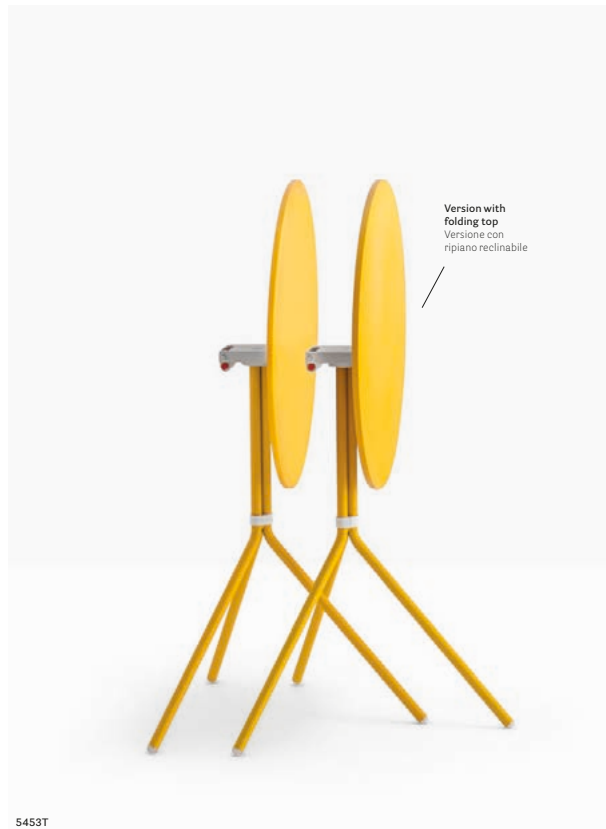

Steel top
Ripiano in lamiera

5453T