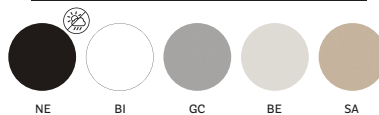

polypropylene and polyethylene / polipropilene e polietilene

tops / ripiani

→ see from page 226
vedi da pagina 226

solid laminate top / ripiano in stratificato