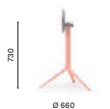

5470T

COLUMN Ø 55
TOP MAX 600x600, Ø 700