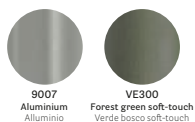

smooth matt finishes / finitura liscia opaca