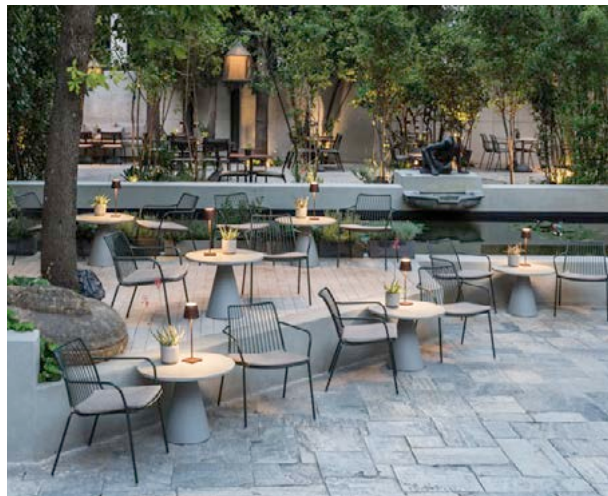

Natu Restaurant

Athens, Greece

Project: Restaurant