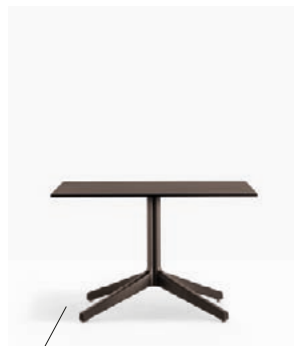

Adjustable feet
Piedini regolabili

4797 H500