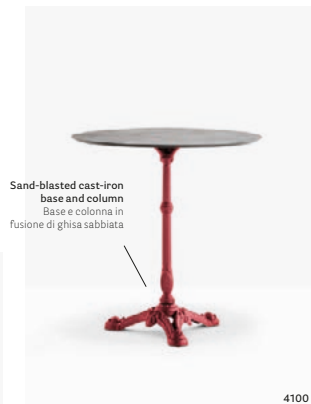

Table Tavolo