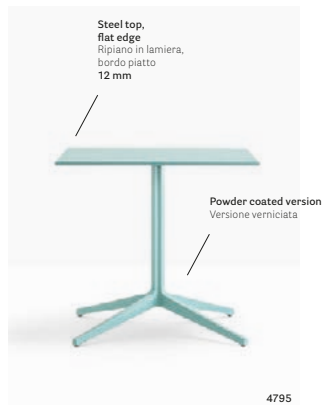

Steel top,
flat edge
Ripiano in lamiera,
bordo piatto
12 mm

Powder coated version
Versione verniciata

4795