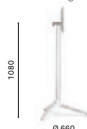

COLUMN Ø 60
TOP MAX 600x600; Ø 800

4795

Aluminium dining
table base