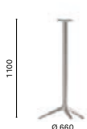

COLUMN Ø 60
TOP MAX 600x600; Ø 800

4790T

Aluminium table base
with folding mechanism