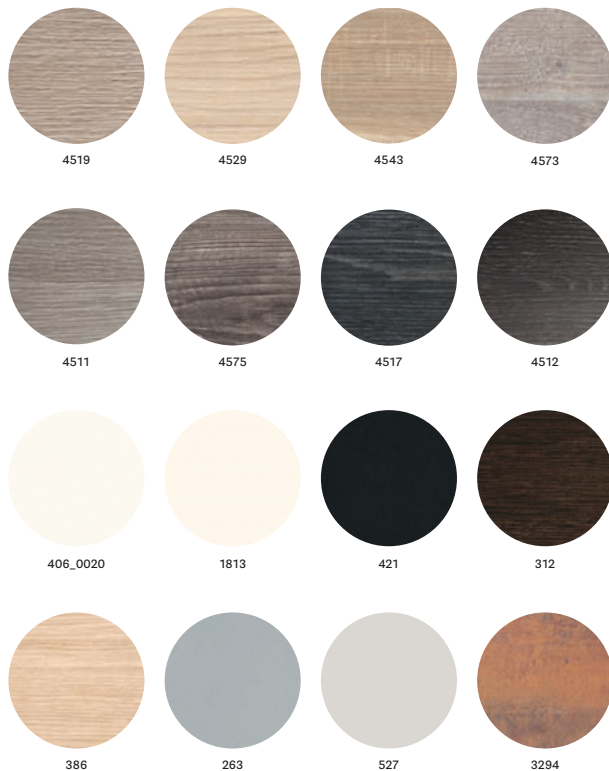

ABS edge
Bordo ABS

EDGE / BORDO

BA/20

BA/30

BA/50

SHAPES / FORME

FINISHES / FINITURE

ABS edge, satine brass