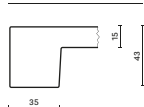

EDGE / BORDO