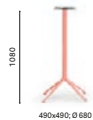

5476

Aluminium poseur table base, four legs

COLUMN Ø 60
TOP MAX 700x700, Ø 800