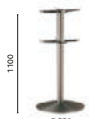

COLUMN Ø 76
TOP MAX Ø 850

4620

Dining table base,
cast-iron base