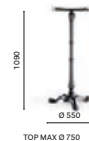

4104
Cast-iron poseur table base