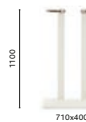

COLUMN 2x 80x80
TOP MAX 1200x800

stainless steel column

colonna in acciaio inox