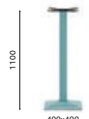

Coffee table base,
cast-iron baseCOLUMN 80x80
TOP MAX 900x900

4624

Poseur table base,
cast-iron baseCOLUMN 80x80
TOP MAX 700x700

FINISHES / FINITURE

stainless steel column

colonna in acciaio inox

AC
Brushed
SatinatoLU
Polished
Lucidato