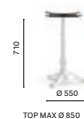

4101
Cast-iron dining table base