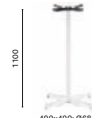

490x490; Ø680
COLUMN Ø 50
TOP MAX 700x700; Ø 700

5430
Dining table base,
die-cast aluminium base