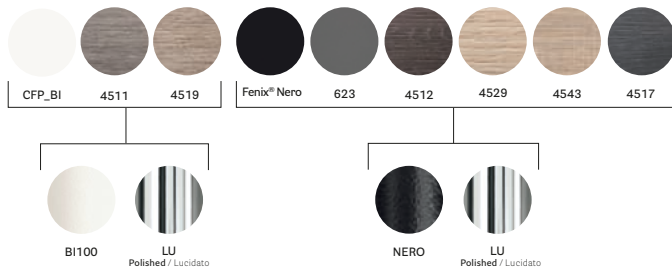

FINISHES / FINITURE

→ see page 226
vedi pagina 226

AWARDS / PREMI