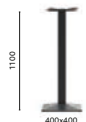

COLUMN 80x80
TOP MAX 700x700

4570

Dining table base,
cast-iron base