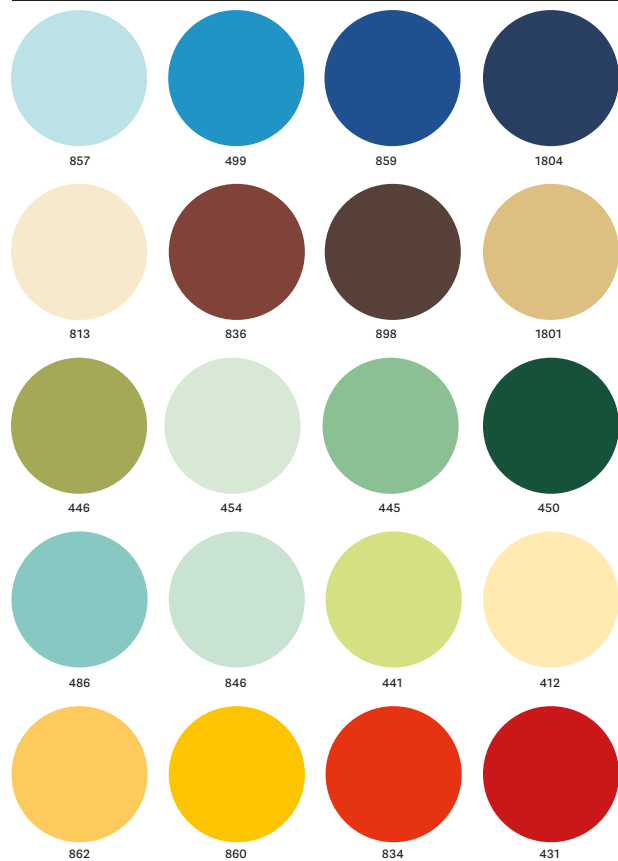

Bordo multistrato

EDGE / BORDO

SHAPES / FORME

SHAPES / FORME

FINISHES / FINITURE

EDGES: PVC, ALUMINIUM, CHROMED ABS, SILVER ABS AND PLYWOOD

BORDI: PVC, ALLUMINIO, ABS CROMATO, ABS ARGENTO E MULTISTRATO

STANDARD LAMINATE COLOURS / COLORI LAMINATO STANDARD