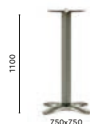

4364
Poseur table base,
cast-iron base

COLUMN 80x80
TOP MAX 900x900, Ø1300