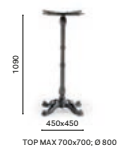

4103
Cast-iron poseur table base