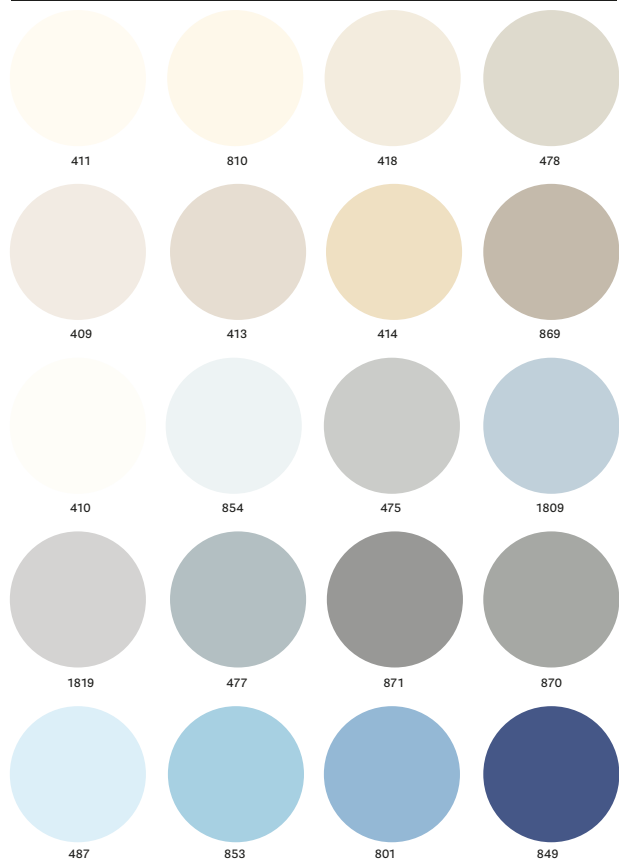

Bordo multistrato

EDGE / BORDO

SHAPES / FORME

SHAPES / FORME

FINISHES / FINITURE

EDGES: PVC, ALUMINIUM, CHROMED ABS, SILVER ABS AND PLYWOOD

BORDI: PVC, ALLUMINIO, ABS CROMATO, ABS ARGENTO E MULTISTRATO

STANDARD LAMINATE COLOURS / COLORI LAMINATO STANDARD