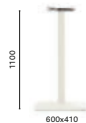

COLUMN 80x80
TOP MAX 1200x700

4560

Dining table base,
cast-iron base