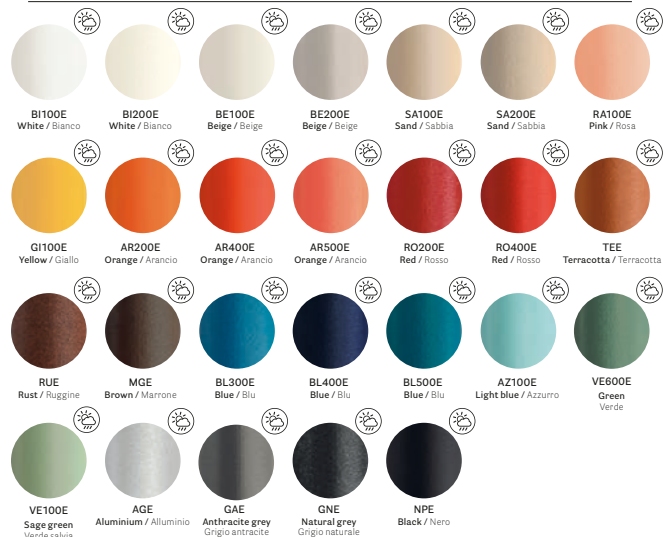

smooth matt finishes / finitura liscia opaca

smooth matt finishes / finitura liscia opaca