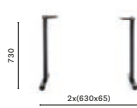

2x(630x65)

COLUMN 2x Ø 50
TOP MAX 1400x900

4757 H500

Coffee table base,
cast-iron base