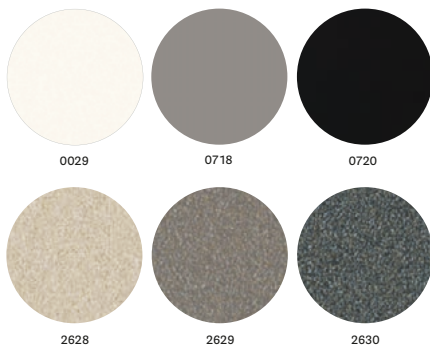

BA/30FN

BA/50FN

SHAPES / FORME

FINISHES / FINITURE

ABS EDGE, SATINE BRASS / BORDO ABS, OTTONE SATINATO

EDGE / BORDO

BAO/20FN

BAO/30FN