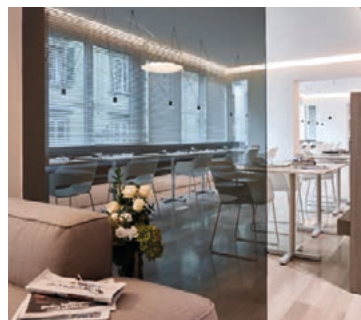

Pyrgos

Santorini, Greece

Project: Restaurant

Glance Hotel

Firenze, Italy