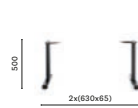

2x(630x65)

COLUMN 2x Ø 50
TOP MAX 1400x900

4759

Dining table base,
cast-iron base