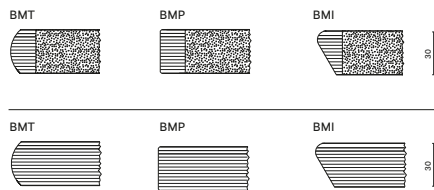

Plywood edge

Bordo multistrato

FINISHES / FINITURE

EDGES: PVC, ALUMINIUM, CHROMED ABS, SILVER ABS AND PLYWOOD

BORDI: PVC, ALLUMINIO, ABS CROMATO, ABS ARGENTO E MULTISTRATO

STANDARD LAMINATE COLOURS / COLORI LAMINATO STANDARD