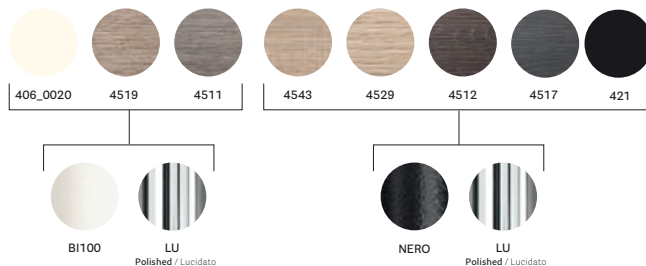

FINISHES / FINITURE

→ see page 226
vedi pagina 226

AWARDS / PREMI