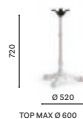

4100
Cast-iron dining table base