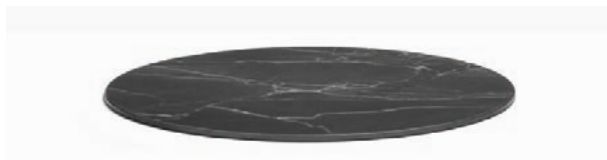

FENIX®

MATCHING CORE / ANIMA IN TINTA