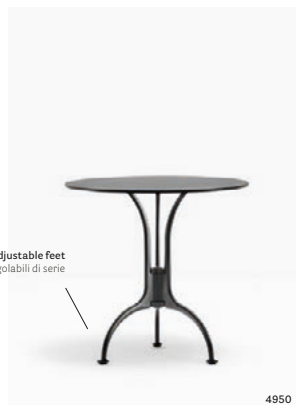

Table

Tavolo

SIZES / DIMENSIONI

4950
Cast-iron dining
table base

4960
Cast-iron dining
table base

4990
Cast-iron dining
table base

FINISHES / FINITURE

any standard colour in powder coated finish table base
basamento verniciato in tutti i colori standard

tops
ripiani

→ see page 222
vedi pagina 222

→ see from page 226
vedi da pagina 226