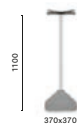

COLUMN Ø 50
TOP MAX 700x700, Ø 800

FINISHES / FINITURE

powder coated column
colonna verniciata

→ see page 222
vedi pagina 222

tops
ripiani

→ see from page 226
vedi da pagina 226

concrete base / base in cemento