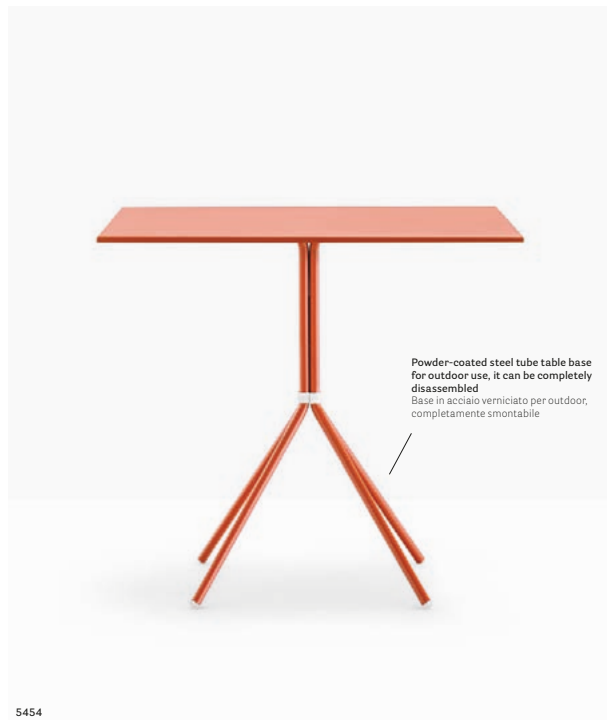

Table Tavolo