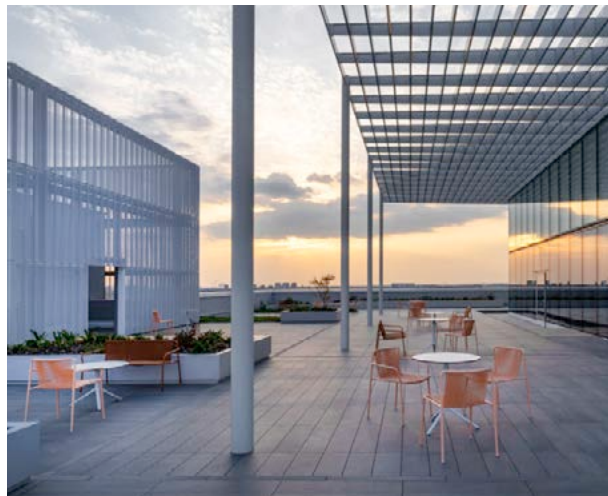

Il Sole 24 Ore

Milan, Italy

Project: Office