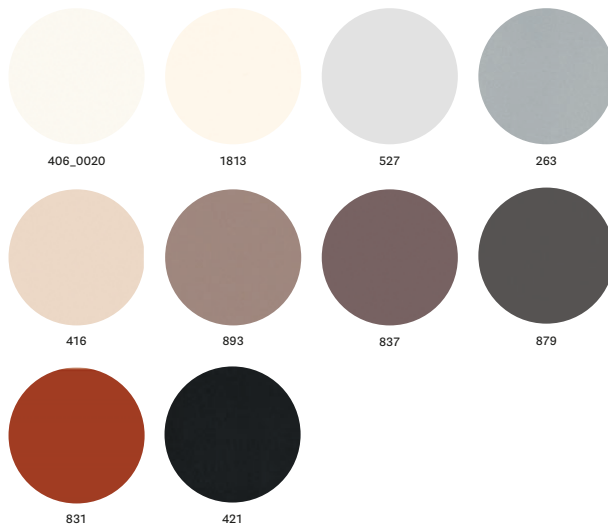

Bordo multistrato

EDGE / BORDO

SHAPES / FORME

SHAPES / FORME

FINISHES / FINITURE

EDGES: PVC, ALUMINIUM, CHROMED ABS, SILVER ABS AND PLYWOOD

BORDI: PVC, ALLUMINIO, ABS CROMATO, ABS ARGENTO E MULTISTRATO

STANDARD LAMINATE COLOURS / COLORI LAMINATO STANDARD