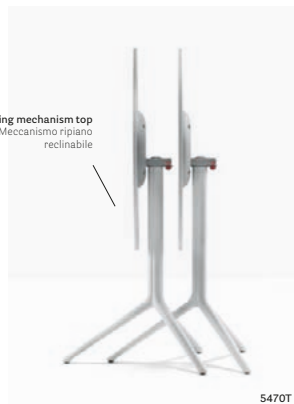

Table Tavolo