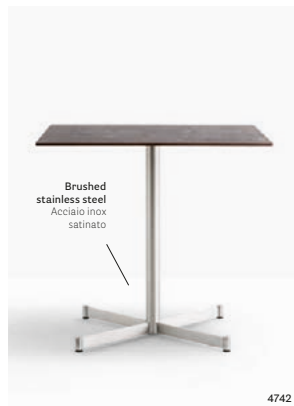

Table Tavolo