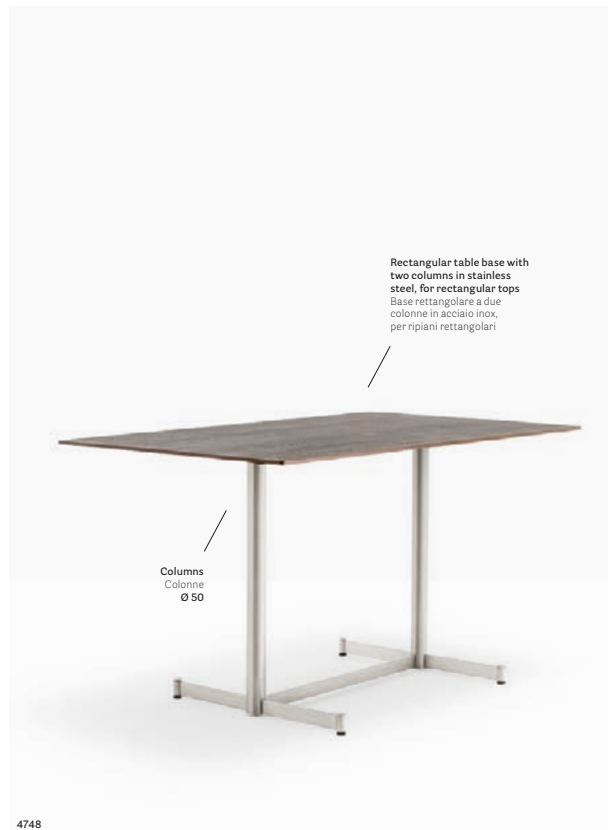

Table Tavolo