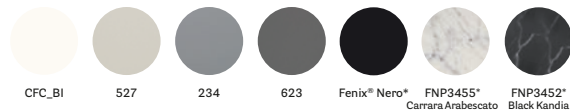

FINISHES / FINITURE

solid laminate top / ripiano in stratificato