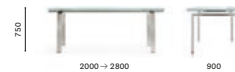

TM_200X90

FINISHES / FINITURE

tempered glass top / ripiano in vetro temperato

stainless steel frame / telaio in acciaio inox

TRA
Clear transparent
Trasparente

SAT
Frosted
Acidato

AC
Brushed
Satinato