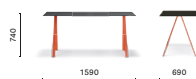

ARK7_159X69