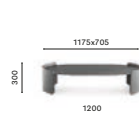

Copernico Milano Centrale

Milan, Italy

Project: Office

Architect: Studio DC 10

SIZES / DIMENSIONI

P10001

P10002

P10005

P10006

FINISHES / FINITURE

solid laminate top / ripiano in stratificato

CFP_BI

234

Fenix® Nero*

*Anti-fingerprint
Anti-impronta

coated oak sides

fianchi in rovere verniciato

RS

Bleached oak
Rovere sbiancato

marble top / ripiano in marmo

MBC
Bianco
Carrara

MVG
Verde
Guatemala

MED
Emperador
Dark

MGC
Grigio
Carnico

lacquered oak sides with visible grains

fianchi in rovere laccato a poro aperto

BI
White
Bianco

GC
Light grey
Grigio chiaro

AN
Black
Nero