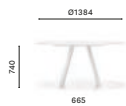

ARK 200/240/300X100

ARKW 200/240/300X100

ARK 240/300/360X120

ARKW 240/300/360X120

ARK 240X120 CCC

ARKW 240X120 CCC

ARK 300/360X120 CCC

ARKW 300/360X120 CCC

ARK 240/300/360X120 CC

ARKW 240/300/360X120 CC

ARK 107_200X79

ARKW 107_200X79

ARK 107_200X79 CC

ARKW 107_200X79 CC

ARK D139

ARKW D139

ARK D159

ARKW D159

ARK 139X139

ARKW 139x139