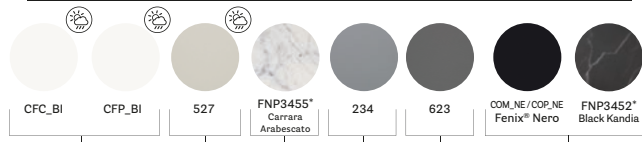

FINISHES / FINITURE

solid laminate top / ripiano in stratificato