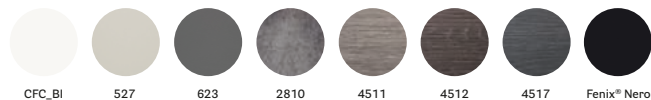

ARK7_139X69

ARK7_159X69

ARK7_159X79

ARK7_179X79

ARK7_199X79

ARKW7_139X69

ARKW7_159X69

ARKW7_159X79

ARKW7_179X79

ARKW7_199X79

solid laminate top / ripiano in stratificato