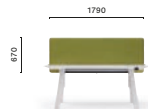

Sound absorbing panel