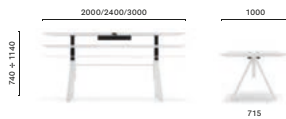

SIZES / DIMENSIONI

ARK REG 200/240/300x100