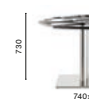

COLUMN 4x Ø 76
TOP MAX 1600x1600; Ø 2000

4472

Stainless steel
dining table base