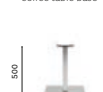

COLUMN 50x50
TOP MAX 800x900

4406

Stainless steel poseur table base