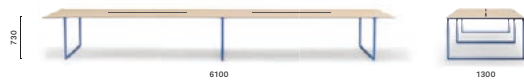

TOA2_610X130 CCO