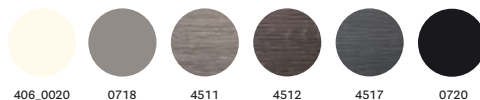

laminate top / ripiano in laminato

coated oak legs / gambe in rovere verniciato

any standard colour in powder coated finish
verniciato in tutti i colori standard