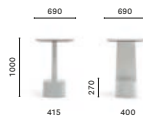

SIZES / DIMENSIONI

861

Polyethylene base and solid laminate top