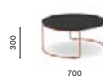

CRTD_70X30