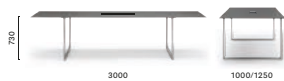

TOA300X100/125 CCO