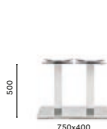

COLUMN 2x 80x80
TOP MAX 1600x900

4466

Stainless steel
poseur table base