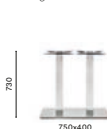

COLUMN 2x 80x80
TOP MAX 1600x900

4462 H500

Stainless steel coffee
table base