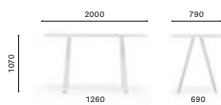

ARK 107_200X79