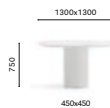

SIZES / DIMENSIONI

TAE_130X130

Table, steel base, glass,
solid laminate top