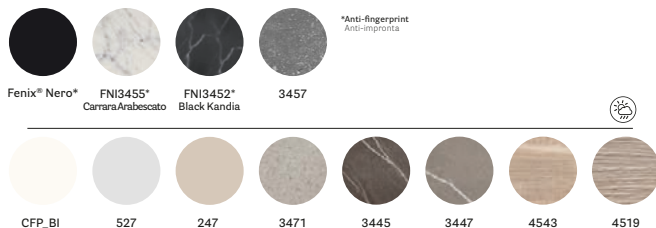

SIZES / DIMENSIONI

BDT_59X59X26

BDT_59X59X32

BDT_79X79X26

BDT_79X79X32

FINISHES / FINITURE

solid laminate top / ripiano in stratificato