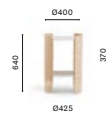

Copernico Milano Centrale

Milan, Italy

Project: Office

Architect: Studio DC 10

SIZES / DIMENSIONI

P10001

P10002

P10005

P10006

FINISHES / FINITURE

solid laminate top / ripiano in stratificato

CFP_BI

234

Fenix® Nero*

*Anti-fingerprint
Anti-impronta

coated oak sides

fianchi in rovere verniciato

RS

Bleached oak
Rovere sbiancato

marble top / ripiano in marmo

MBC
Bianco
Carrara

MVG
Verde
Guatemala

MED
Emperador
Dark

MGC
Grigio
Carnico

lacquered oak sides with visible grains

fianchi in rovere laccato a poro aperto

BI
White
Bianco

GC
Light grey
Grigio chiaro

AN
Black
Nero