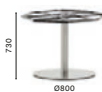

4400/4401

Stainless steel
dining table base

COLUMN Ø 50
TOP MAX Ø 700

4400/4401 H500

Stainless steel
coffee table base

COLUMN Ø 50
TOP MAX Ø 600

4404

Stainless steel poseur table base

COLUMN Ø 50
TOP MAX Ø 700

4412

Stainless steel
dining table base

COLUMN Ø 50
TOP MAX 650x650, Ø 900

4412 H500

Stainless steel
coffee table base

COLUMN Ø 50
TOP MAX 650x650, Ø 900

4410/4411

Stainless steel
dining table base

COLUMN Ø 76
TOP MAX 650x650, Ø 900

4413

Stainless steel
coffee table base

COLUMN Ø 76
TOP MAX 650x650, Ø 900

4414

Stainless steel
coffee table base

COLUMN Ø 76
TOP MAX Ø 700

4414R

COLUMN Ø 76
TOP MAX Ø 700

4430/4431

Stainless steel
dining table base

COLUMN Ø 76
TOP MAX 900x900, Ø 1300

4433

Stainless steel
coffee table base

COLUMN Ø 76
TOP MAX 900x900, Ø 1300

4434

Stainless steel poseur table base

COLUMN Ø 76
TOP MAX 700x700, Ø 1000

4437

Stainless steel
dining table base

4901

Elliptical stainless steel
dining table base

COLUMN Ø 76
TOP MAX 1800x1100

4903

Elliptical stainless steel
coffee table base

COLUMN Ø 60
TOP MAX 1200x800

4402

Stainless steel
dining table base

COLUMN 50x50
TOP MAX 800x900

4402 H500

Stainless steel
coffee table base

COLUMN 50x50
TOP MAX 800x900

4406

Stainless steel poseur table base

COLUMN 50x50
TOP MAX 700x700

4402H

Stainless steel
dining table base

COLUMN 50x50
TOP MAX 700x700

4406H

Stainless steel
poseur table base

COLUMN 50x50
TOP MAX 700x700, Ø 700

4420/4421

Stainless steel
dining table base

COLUMN Ø 76
TOP MAX 900x900

4423

Stainless steel
coffee table base

COLUMN Ø 76
TOP MAX 900x900

4424

Stainless steel poseur table base

COLUMN Ø 76
TOP MAX 700x700