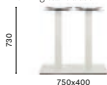

4467

Stainless steel
dining table base

COLUMN 2x 50x50
TOP MAX 1600x900

4467 H500

Stainless steel coffee
table base