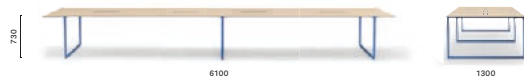

TOA2_610X130 SPEC