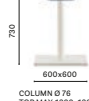

COLUMN Ø 76
TOP MAX 1200x1200; Ø 1700

4492 H500

Stainless steel
coffee table base