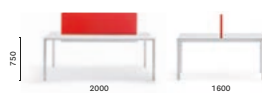

TMS_200X160