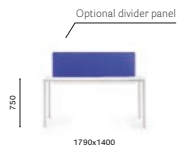

TK2S179X140