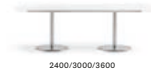

PL0 240/300/360x120/140