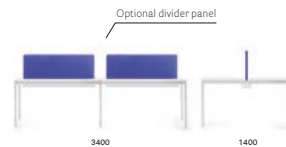

TK2S340X140