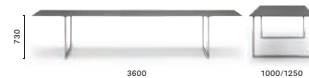

TOA360X100/125