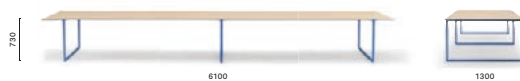

TOA2_610X130