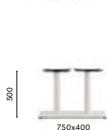

COLUMN 2x Ø 76
TOP MAX 1600x900

4464

Stainless steel
poseur table base