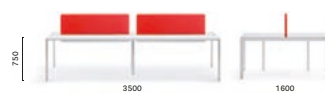

TMS_350X160