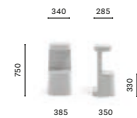

860

Polyethylene barstool

FINISHES / FINITURE

solid laminate top / ripiano in stratificato

polyethylene table base / basamento polietilene

CFC_BI

COI_263

BI

GC