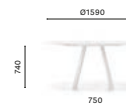

ARK 200/240/300X100

ARKW 200/240/300X100

ARK 240/300/360X120

ARKW 240/300/360X120

ARK 240X120 CCC

ARKW 240X120 CCC

ARK 300/360X120 CCC

ARKW 300/360X120 CCC

ARK 240/300/360X120 CC

ARKW 240/300/360X120 CC

ARK 107_200X79

ARKW 107_200X79

ARK 107_200X79 CC

ARKW 107_200X79 CC

ARK D139

ARKW D139

ARK D159

ARKW D159

ARK 139X139

ARKW 139x139