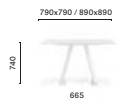

SIZES / DIMENSIONI

ARK REG 200/240/300x100