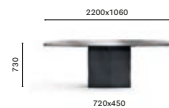

TAE_220X106

Table, steel base, glass,
solid laminate top

FINITURE / FINISHES

glass top / ripiano in vetro

solid laminate top / ripiano in stratificato

FUM
Fumé

CFC

Fenix® Nero*

FNP3455*
Carrara Arabescato

FNP3452*
Black Kandia

*Anti-fingerprint
Anti-impronta

BI

NEF