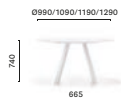

SIZES / DIMENSIONI

ARK REG 200/240/300x100