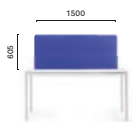

DSP/2

Divider panel
sound absorbing

TK_69X69

Table, steel frame and glass top

TK_80X80

Table, steel frame and glass top

TK_90X90

Table, steel frame and glass top