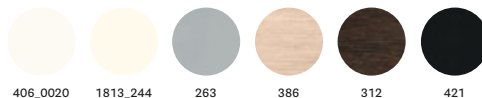

aluminium legs / gambe in alluminio