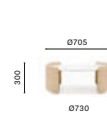

Copernico Milano Centrale

Milan, Italy

Project: Office

Architect: Studio DC 10

SIZES / DIMENSIONI

P10001

P10002

P10005

P10006

FINISHES / FINITURE

solid laminate top / ripiano in stratificato

CFP_BI

234

Fenix® Nero*

*Anti-fingerprint
Anti-impronta

coated oak sides

fianchi in rovere verniciato

RS

Bleached oak
Rovere sbiancato

marble top / ripiano in marmo

MBC
Bianco
Carrara

MVG
Verde
Guatemala

MED
Emperador
Dark

MGC
Grigio
Carnico

lacquered oak sides with visible grains

fianchi in rovere laccato a poro aperto

BI
White
Bianco

GC
Light grey
Grigio chiaro

AN
Black
Nero