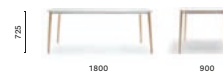

TMLF_180X90