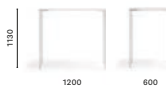

SIZES / DIMENSIONI

TG_H110 120x60