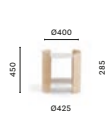

SIZES / DIMENSIONI

P10001