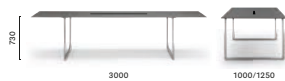

TOA300X100/125 CC60