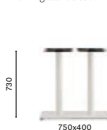

COLUMN 2x Ø 76
TOP MAX 1600x900

4463

Stainless steel
coffee table base