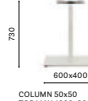

COLUMN 50x50
TOP MAX 1200x800

4475 H500

Stainless steel coffee
table base