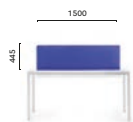

DSP

Divider panel
sound absorbing