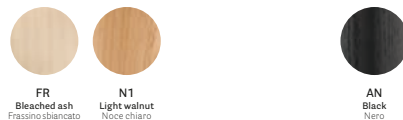

*Anti-fingerprint
Anti-impronta

coated ash legs

gambe in frassino verniciato

lacquered ash legs with visible grains

gambe in frassino laccato a poro aperto