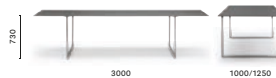

TOA300X100/125