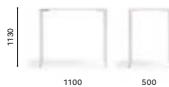

TG_H110 110x50