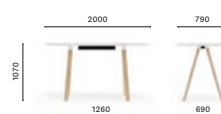

ARKW 107_200X79 CC