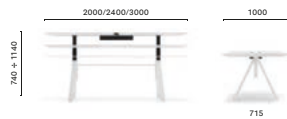

ARK REG BT 200/240/300x100