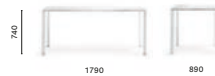

TL_179X89

Table, steel frame and solid laminate top