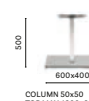

COLUMN 50x50
TOP MAX 1200x800

4470/4471

Stainless steel
dining table base