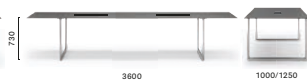

TOA360X100/125 CCO