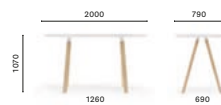

ARKW 107_200X79