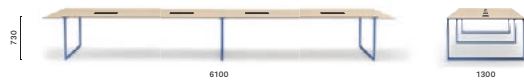

TOA2_519X125 SPEC

TOA2_610X130 CC60

TOA2_610X130 CCO

TOA2_610X130 SPEC

solid laminate top / ripiano in stratificato

solid laminate top / ripiano in stratificato

RS

aluminium frame / telaio in alluminio

LU
Polished
Lucidato

TN
Titanium
Titanio

NEF

any standard colour in powder coated finish
verniciato in tutti i colori standard