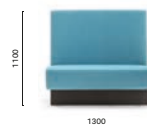

MODUS 2.0

MD/2L_110*