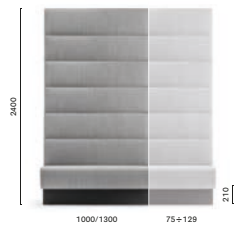

MDAB_175*

custom made sized / misura su richiesta

MDP_110*

MDP_175*

*Free standing / Autoportante

MD5

MDP_240

MODUS 2.0

MD/2L_110*

MD/2L_110_L100*

MD/2L_140*

MD/2L_140_L100*

MD/2A_110*

MD/2A_140*

K_MD/2L

K_MD/2A