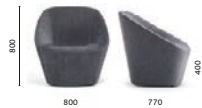

366

Upholstered lounge armchair