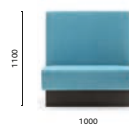

MD/2L_110_L100*