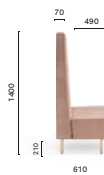

MDWL_140

1300