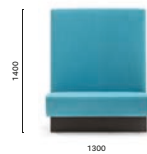

MD/2L_140*