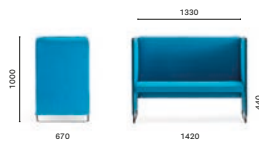

SIZES / DIMENSIONI

ZIP2P/100

ZIP1P/100

ZIP2P/140