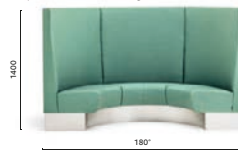

MD/2C60_140*

K_MD/2C60

*Free standing / Autoportante

FINISHES / FINITURE

fabrics / tessuti