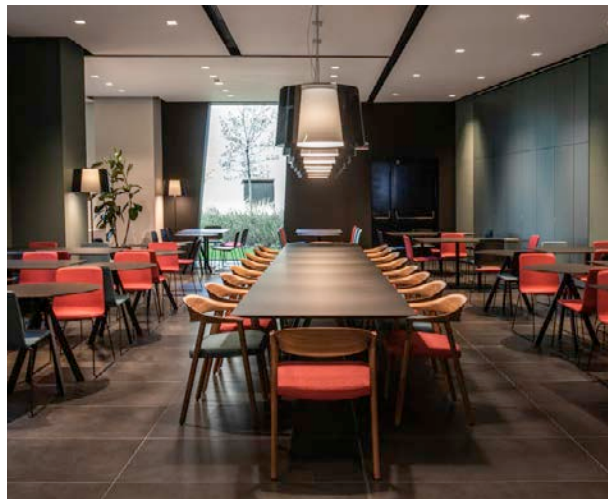

#pedralitales

Antwerp, Belgium

Project: 2021 ADV campaign

Chromavis Fareva

Cremona, Italy

Project: Company canteen