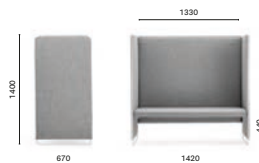

ZIP1P/140

ZIPL1P