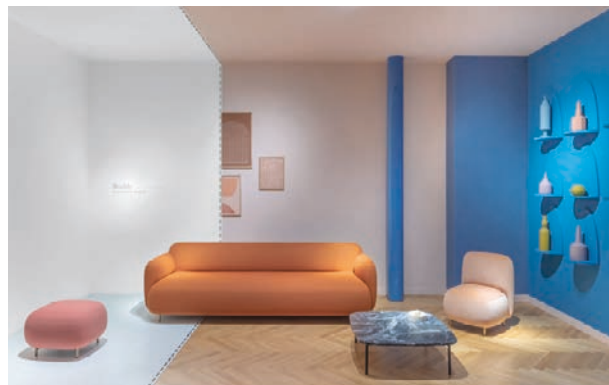

Aquarela Tower

Quito, Ecuador

Project: Office

Architect: Ateliers Jean Nouvel

Products: Buddy pouf and pouf with backrest

#PedraliPalaceofWonders

Salone Internazionale
del Mobile 2019
Milan, Italy