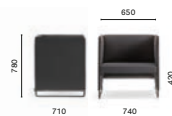

Unit4

Stockholm, Sweden

Project: Office

SIZES / DIMENSIONI

ZIP2P/100

ZIP1P/100

ZIP2P/140

ZIP1P/140

ZIPL1P

FINISHES / FINITURE

powder coated / verniciato

fabrics / tessuti

BI100

AL

NERO

CERTIFICATIONS / CERTIFICAZIONI