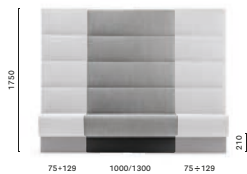

MDAB_175*

custom made sized / misura su richiesta

MDP_110*

MDP_175*

*Free standing / Autoportante

MD5

MDP_240

MODUS 2.0

MD/2L_110*

MD/2L_110_L100*

MD/2L_140*

MD/2L_140_L100*

MD/2A_110*

MD/2A_140*

K_MD/2L

K_MD/2A