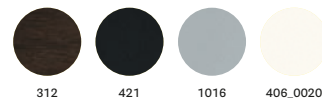

312

421

1016

406_0020