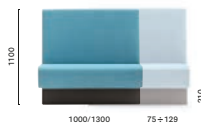

MDAB_175*

custom made sized / misura su richiesta

MDP_110*

MDP_175*

*Free standing / Autoportante

MD5

MDP_240

MODUS 2.0

MD/2L_110*

MD/2L_110_L100*

MD/2L_140*

MD/2L_140_L100*

MD/2A_110*

MD/2A_140*

K_MD/2L

K_MD/2A