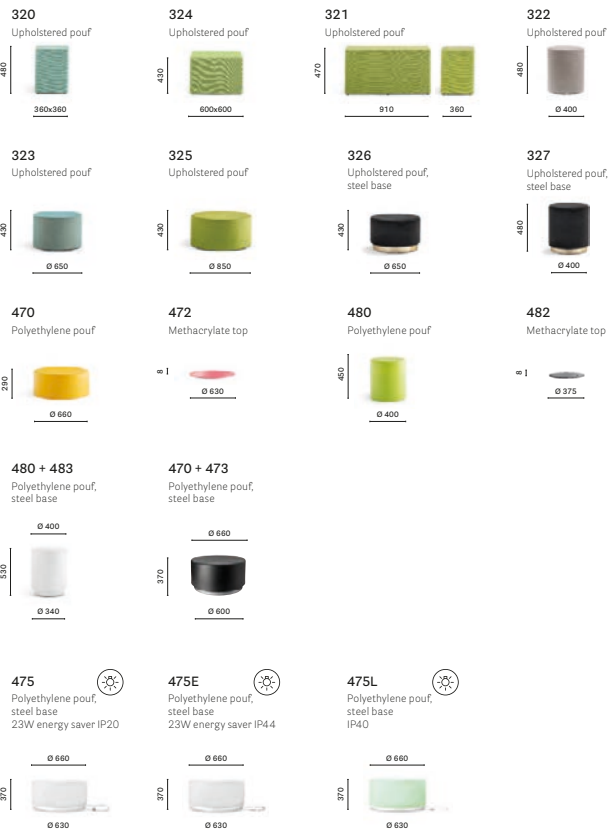

polyethylene / polietilene

methacrylate / metacrilato

steel
acciaio

powder coated
verniciato

LED

CERTIFICATES
CERTIFICAZIONI

fabrics / tessuti