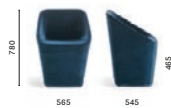

SIZES / DIMENSIONI

365

Upholstered armchair