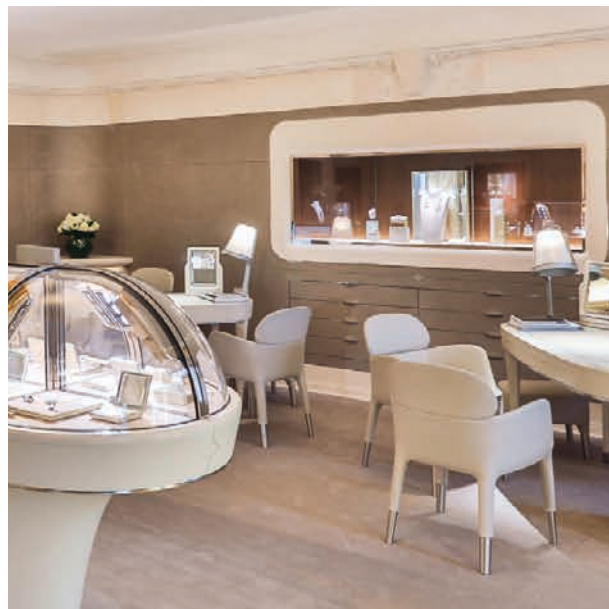

Le Jules Verne

Eiffel Tower Paris, France

Project: Restaurant

Chef: Alain Ducasse

Maison Van Cleef & Arpels

Place Vendôme Paris, France

Project: Haute Joaillerie

Architect: Jouin Manku