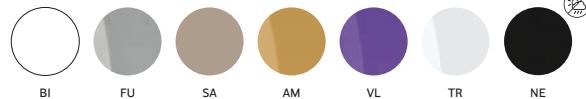

fabrics / tessuti

CERTIFICATES / CERTIFICAZIONI