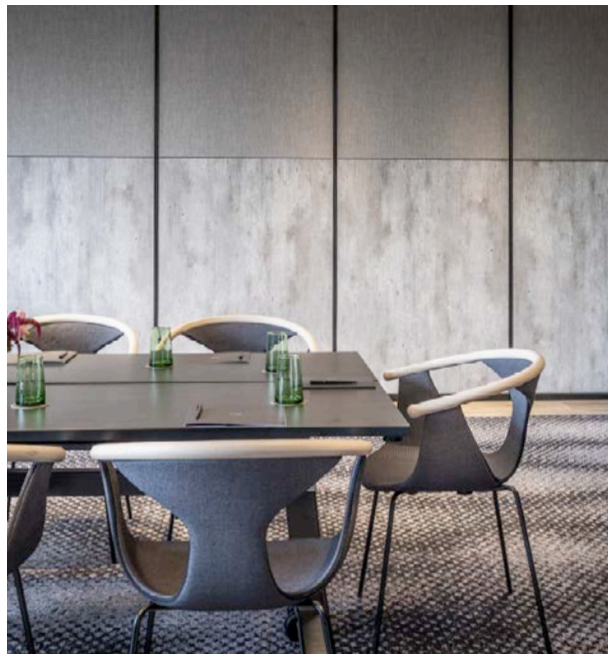

QT Luxury Hotel

Auckland, Australia

Project: Hotel
Products: Fox armchair