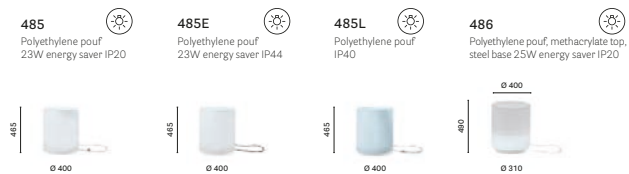

polyethylene / polietilene

methacrylate / metacrilato

steel
acciaio

powder coated
verniciato

LED

CERTIFICATES
CERTIFICAZIONI

fabrics / tessuti