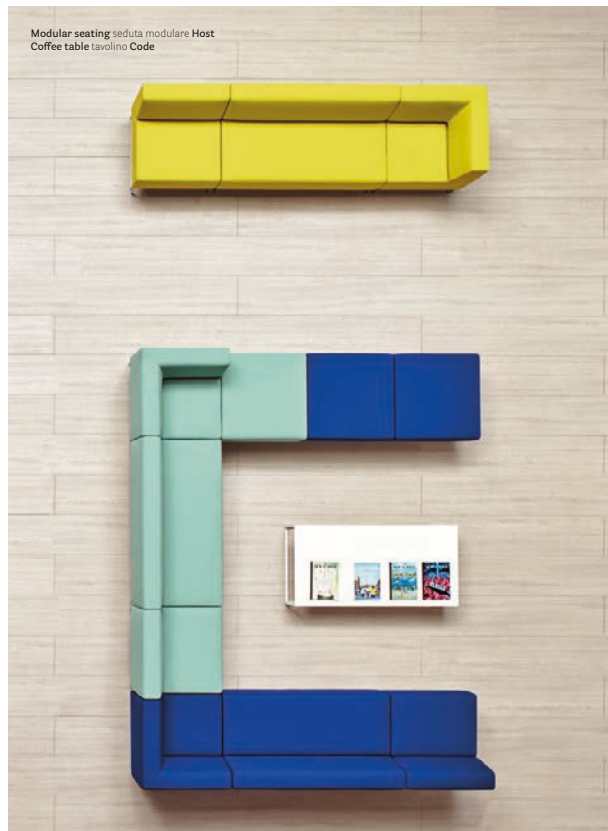

WAITING

201