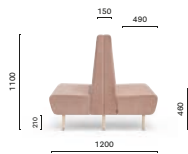

MDWB_110

1300