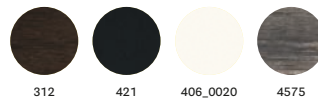

laminates for back shelf / mensola in laminato

312

421

406_0020

4575