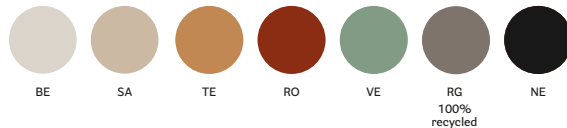

FINISHES / FINITURE

polypropylene / polipropilene

CERTIFICATES / CERTIFICAZIONI

AWARDS / PREMI