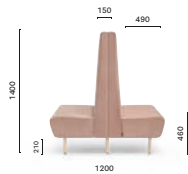

MDWL_110

1300

MDWL_110_L100

1000

MDWL_140

1300

MDWL_140_L100

1000

MDWB_110

1300

MDWB_110_L100

1000

MDWB_140

1300

MDWB_140_L100

1000

MD/2C60_140*

K_MD/2C60

*Free standing / Autoportante

FINISHES / FINITURE

fabrics / tessuti

312

421

1016

406_0020

laminates for back shelf / mensola in laminato

312

421

406_0020

4575

Fenix for back shelf / mensola in Fenix

0720

0029

AS

NE

OA2

FR
Bleached ash
Frassino sbiancato

N1
Light walnut
Noce chiaro

AN
Black
Nero

CERTIFICATIONS / CERTIFICAZIONI