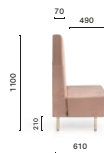

MDWL_110

1300