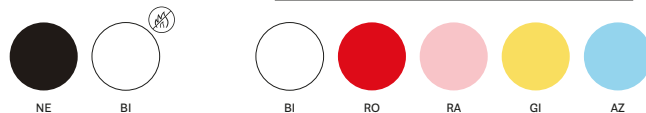

AWARDS / PREMI

CERTIFICATES / CERTIFICAZIONI

For 300 - 303