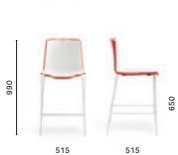

890

897

895

898

891/3

893

893F

892

896

899

890/2

897/2

895/2

898/2

891/4

893/2

893F/2

892/2

896/2

899/2