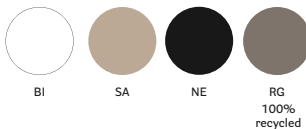

BI

SA

NE

RG
100%
recycled

fabrics / tessuti

CERTIFICATES / CERTIFICAZIONI

AWARDS / PREMI