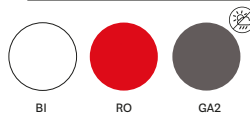

636.3

Cushion for sofa only
WIDTH: 515