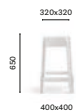

582
Polycarbonate barstool