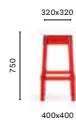

SIZES / DIMENSIONI

580
Polycarbonate barstool