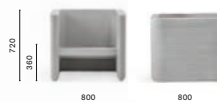

SIZES / DIMENSIONI

625

Polyethylene lounge armchair