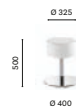

4405G

Swivel seat as option
Seduta girevole

4403G

4403F

4403G

4405F

4405G

4407F

4407

coated oak / rovere verniciato

fabrics / tessuti

RS
Bleached oak
Rovere sbiancato

W
Wenge
Wengè

EB
Ebony
Ebano

ZB
Zebrano

stainless steel / acciaio inox

AC
Brushed
Satinato

LU
Polished
Lucidato