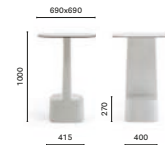

861

Polyethylene base and solid laminate top