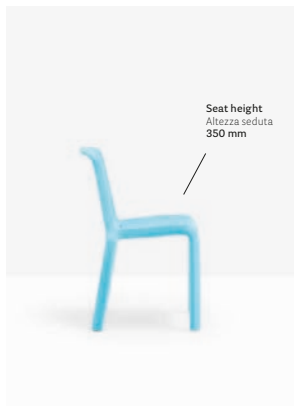

Junior chair

Sedia Junior