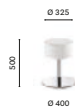

4405G

Swivel seat as option
Seduta girevole

4403G

4403F

4403G

4405F

4405G

4407F

4407

coated oak / rovere verniciato

fabrics / tessuti

RS
Bleached oak
Rovere sbiancato

W
Wenge
Wengè

EB
Ebony
Ebano

ZB
Zebrano

stainless steel / acciaio inox

AC
Brushed
Satinato

LU
Polished
Lucidato