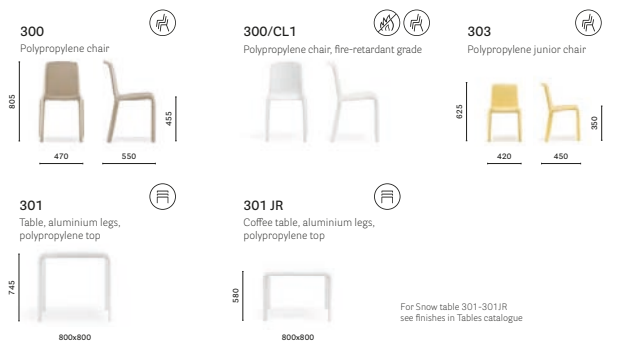

SIZES / DIMENSIONI

FINISHES / FINITURE

polypropylene / polipropilene (Snow chair)