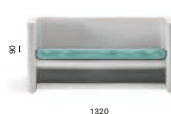

626.3

Cushion for seat only
WIDTH: 585