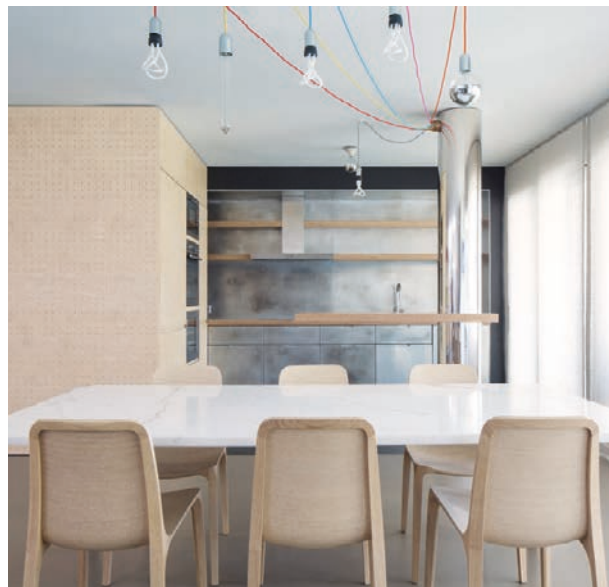

Studio Boldrin e Vianello

Venice, Italy

Project: Office

Product: Frida chair

House on the Lake

Lugano, Switzerland

Project: Private house

Architect: dotdotdot

Product: Frida chair