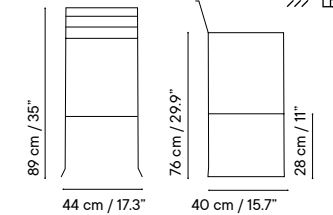

iSi 8003
Stool 76