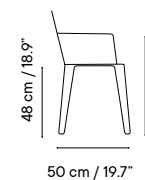

Dimensions in cm and inches
 Medidas en cms y pulgadas

iSi 9135
 Chair

iSi 9136
 Armchair

iSi 9137
 Stool 76

iSi 9138
 Stool 65

iSi 9135
 Beige cream RAL 1013

iSi 9136
 Taupe grey RAL 7006

iSi 9137
 Brown chocolate RAL 8017

Metal finishes 214
Outdoor fabric 218
Outdoor leather 220
Cushions 221
Porcelain table-top 222
Compact table-top 223

Dimensions in cm and inches
Medidas en cms y pulgadas

iSi 8034
Chair

iSi 8035
Armchair