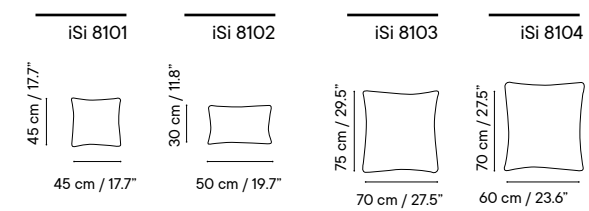

Cushion Decorative

iSi 8101	Cushion 45x45
iSi 8102	Cushion 50x30
iSi 8103	Cushion 75x70
iSi 8104	Cushion 70x60