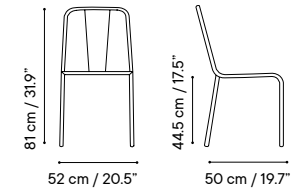

Metal finishes 214
Outdoor fabric 218
Outdoor leather 220
Cushions 221
Porcelain table-top 222
Compact table-top 223

Dimensions in cm and inches
Medidas en cms y pulgadas

iSi 8042
Chair
Icons: chair, outdoor, indoor