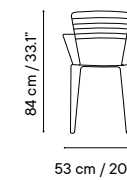

Dimensions in cm and inches
 Medidas en cms y pulgadas

iSi 9135
 Chair

iSi 9136
 Armchair

iSi 9137
 Stool 76

iSi 9138
 Stool 65

iSi 9135
 Beige cream RAL 1013

iSi 9136
 Taupe grey RAL 7006

iSi 9137
 Brown chocolate RAL 8017

Metal finishes 214
Outdoor fabric 218
Outdoor leather 220
Cushions 221
Porcelain table-top 222
Compact table-top 223

Dimensions in cm and inches
Medidas en cms y pulgadas

iSi 8034
Chair

iSi 8035
Armchair