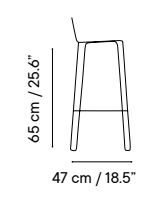

iSi 8113
High Armchair

iSi 8068
Stool 65