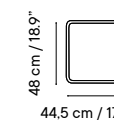

Toscana

Designed by iSiMAR

Collection made of aluminum, polyester powder coated. Suitable for outdoor, indoor, and contract use.

Colección fabricada con aluminio lacado con polvo de poliéster. Apto para uso exterior, interior y contract.

Metal finishes 214
Outdoor fabric 218
Outdoor leather 220
Cushions 221
Porcelain table-top 222
Compact table-top 223

Dimensions in cm and inches
Medidas en cms y pulgadas