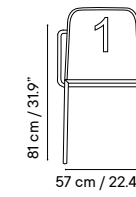

NEW iSi 8121
Stool 76