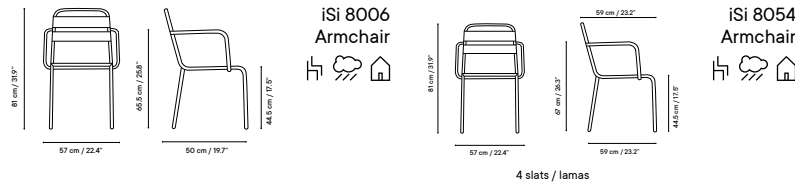

Barceloneta

Designed by iSiMAR

Collection made of aluminum, polyester powder coated. Suitable for outdoor, indoor, and contract use.

Colección fabricada con aluminio lacado con polvo de poliéster. Apto para uso exterior, interior y contract.

- Metal finishes 214
- Outdoor fabric 218
- Outdoor leather 220
- Cushions 221
- Porcelain table-top 222
- Compact table-top 223

Dimensions in cm and inches
Medidas en cms y pulgadas

iSi 8006
Armchair

iSi 8054
Armchair

4 slats / lamas