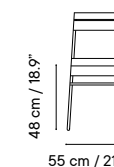

Toscana

Designed by iSiMAR

Collection made of aluminum, polyester powder coated. Suitable for outdoor, indoor, and contract use.

Colección fabricada con aluminio lacado con polvo de poliéster. Apto para uso exterior, interior y contract.

Metal finishes 214
Outdoor fabric 218
Outdoor leather 220
Cushions 221
Porcelain table-top 222
Compact table-top 223

Dimensions in cm and inches
Medidas en cms y pulgadas