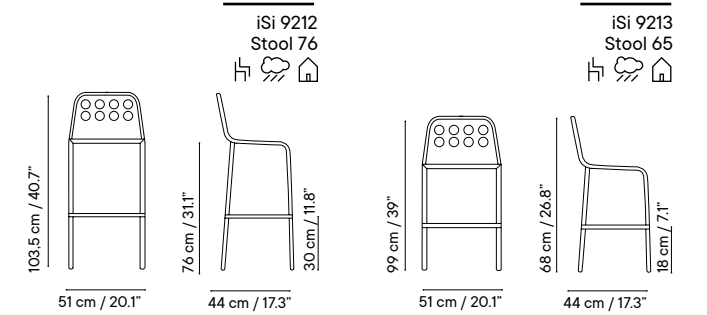

Metal finishes 214
Outdoor fabric 218
Outdoor leather 220
Cushions 221
Porcelain table-top 222
Compact table-top 223

Dimensions in cm and inches
Medidas en cms y pulgadas

iSi 9210
Chair

iSi 9211
Armchair