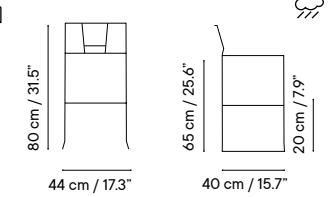

iSi 8011
Pine green RAL 6005