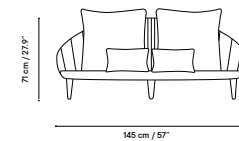

**ACCES
PLAGE**

Olivo

Designed by iSiMAR

Collection made of galvanized wire, polyester powder coated. Suitable for outdoor, indoor, and contract use.

Colección fabricada con varilla galvanizado y lacado con polvo de poliéster. Apto para uso exterior, interior y contract.

Metal finishes 214
Outdoor fabric 218
Outdoor leather 220
Cushions 221
Porcelain table-top 222
Compact table-top 223

Dimensions in cm and inches
Medidas en cms y pulgadas