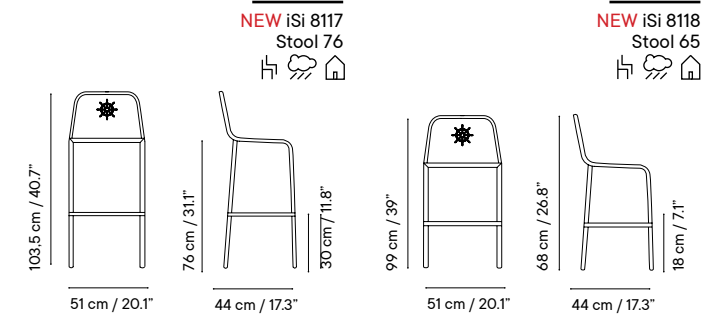

Metal finishes 214
Outdoor fabric 218
Outdoor leather 220
Cushions 221
Porcelain table-top 222
Compact table-top 223

Dimensions in cm and inches
Medidas en cms y pulgadas

NEW iSi 8115
Chair

NEW iSi 8116
Armchair