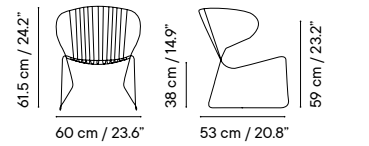

Bolonia

Designed by iSiMAR

Collection made of galvanized wire, polyester powder coated. Suitable for outdoor, indoor, and contract use.

Colección fabricada con varilla galvanizado y lacado con polvo de poliéster. Apto para uso exterior, interior y contract.

Dimensions in cm and inches
Medidas en cms y pulgadas

iSi 9151
Junior
Icon: house, umbrella, chair