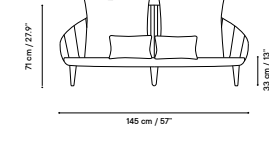

**ACCES
PLAGE**

Olivo

Designed by iSiMAR

Collection made of galvanized wire, polyester powder coated. Suitable for outdoor, indoor, and contract use.

Colección fabricada con varilla galvanizado y lacado con polvo de poliéster. Apto para uso exterior, interior y contract.

Metal finishes 214
Outdoor fabric 218
Outdoor leather 220
Cushions 221
Porcelain table-top 222
Compact table-top 223

Dimensions in cm and inches
Medidas en cms y pulgadas