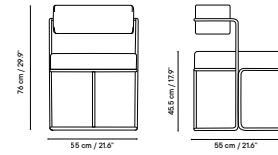

Paradiso

Designed by ILMIODESIGN

Collection made of galvanized tube, polyester powder coated. Suitable for outdoor, indoor, and contract use.

Colección fabricada con tubo galvanizado y lacado con polvo de poliéster. Apto para uso exterior, interior y contract.

Metal finishes 214
Outdoor fabric 218
Outdoor leather 220
Cushions 221
Porcelain table-top 222
Compact table-top 223

Dimensions in cm and inches
Medidas en cms y pulgadas