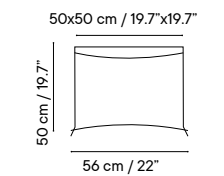

iSi 8001
Plain Blue RAL 5002