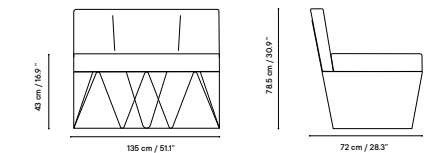

Lagarto

Designed by ILMIODESIGN

Collection made of galvanized wire, polyester powder coated. Suitable for outdoor, indoor, and contract use.

Colección fabricada con varilla galvanizado y lacado con polvo de poliéster. Apto para uso exterior, interior y contract.

Metal finishes 214
Outdoor fabric 218
Outdoor leather 220
Cushions 221
Porcelain table-top 222
Compact table-top 223

Dimensions in cm and inches
Medidas en cms y pulgadas

Dimensions in cm and inches
Medidas en cms y pulgadas

Table Height 74 cm / 29.1"		
iSi 9259	ø 60 cm / 23.6"	
iSi 9260	ø 70 cm / 27.6"	
iSi 9216	ø 80 cm / 31.5"	
iSi 9217	ø 90 cm / 35.4"	
iSi 9218	ø 110 cm / 43.3"	

Table Height 45 cm / 17.7"		
iSi 9254	ø 60 cm / 23.6"	
iSi 9255	ø 70 cm / 27.6"	
iSi 9256	ø 80 cm / 31.5"	
iSi 9257	ø 90 cm / 35.4"	
iSi 9258	ø 110 cm / 43.3"