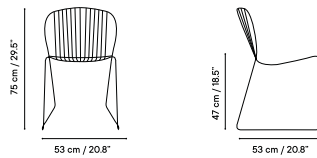

iSi 8072
Chair
Icon: house, umbrella, chair