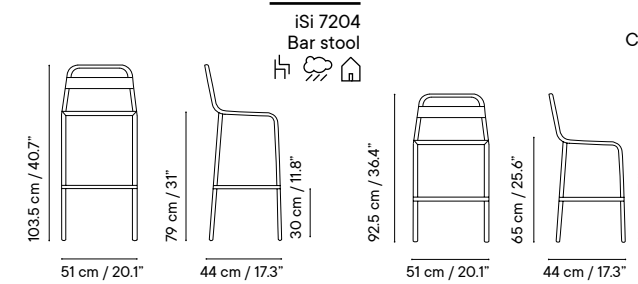

Metal finishes 214
Outdoor fabric 218
Outdoor leather 220
Cushions 221
Porcelain table-top 222
Compact table-top 223

Dimensions in cm and inches
Medidas en cms y pulgadas

iSi 7202
Chair

iSi 7203
Armchair