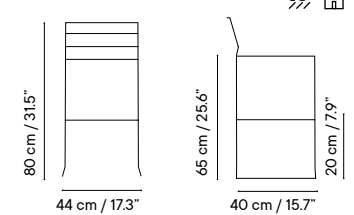

iSi 8004
Table