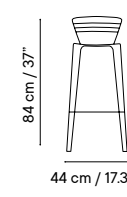

iSi 8067
Stool 76