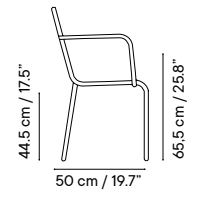

NEW iSi 8121
Stool 76

NEW iSi 8120
Armchair