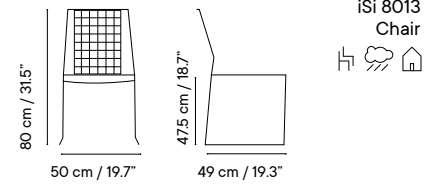

Metal finishes 214
Outdoor fabric 218
Outdoor leather 220
Cushions 221
Porcelain table-top 222
Compact table-top 223

Dimensions in cm and inches
Medidas en cms y pulgadas

iSi 8013
Ultramarine Blue RAL 5009