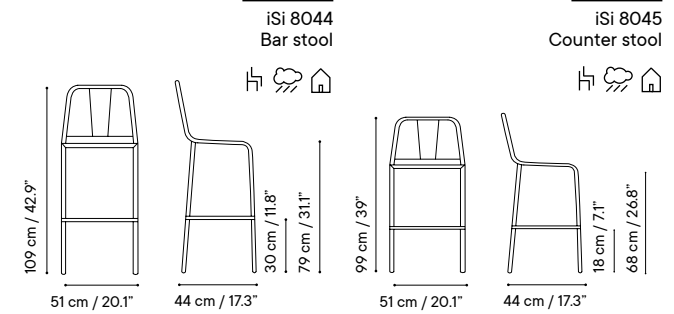

iSi 8044
Bar stool
Icons: chair, outdoor, indoor

iSi 8045
Counter stool
Icons: chair, outdoor, indoor