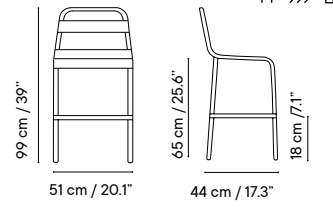

iSi 8059
Bench

iSi 8057
Counter stool