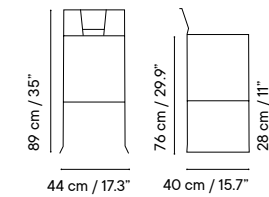

CINE CARTAGO

TERRAZA DE VERAN

Chicago

Designed by iSiMAR

Collection made of galvanized wire, polyester powder coated. Suitable for outdoor, indoor, and contract use.

Colección fabricada con varilla galvanizado y lacado con polvo de poliéster. Apto para uso exterior, interior y contract.

Metal finishes 214
Outdoor fabric 218
Outdoor leather 220
Cushions 221
Porcelain table-top 222
Compact table-top 223

Dimensions in cm and inches
Medidas en cms y pulgadas