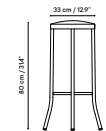

iSi 8133
Upholstered stool