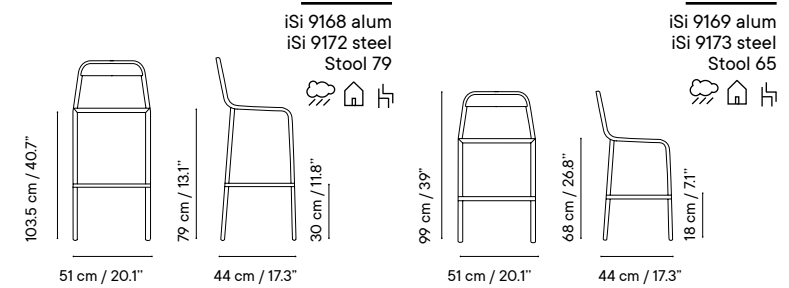

iSi 9168 alum
iSi 9172 steel
Stool 79

iSi 9169 alum
iSi 9173 steel
Stool 65