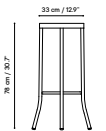

iSi 8087
Stool