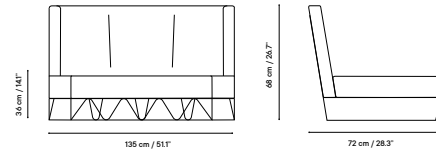

Lagarto

Designed by ILMIODESIGN

Collection made of galvanized wire, polyester powder coated. Suitable for outdoor, indoor, and contract use.

Colección fabricada con varilla galvanizado y lacado con polvo de poliéster. Apto para uso exterior, interior y contract.

Metal finishes 214
Outdoor fabric 218
Outdoor leather 220
Cushions 221
Porcelain table-top 222
Compact table-top 223

Dimensions in cm and inches
Medidas en cms y pulgadas