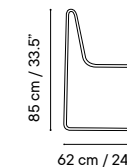

Toscana

Designed by iSiMAR

Collection made of aluminum, polyester powder coated. Suitable for outdoor, indoor, and contract use.

Colección fabricada con aluminio lacado con polvo de poliéster. Apto para uso exterior, interior y contract.

Metal finishes 214
Outdoor fabric 218
Outdoor leather 220
Cushions 221
Porcelain table-top 222
Compact table-top 223

Dimensions in cm and inches
Medidas en cms y pulgadas