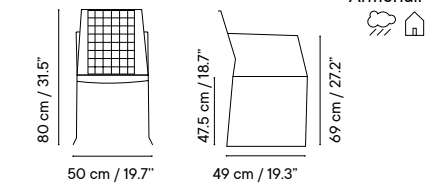

Metal finishes 214
Outdoor fabric 218
Outdoor leather 220
Cushions 221
Porcelain table-top 222
Compact table-top 223

Dimensions in cm and inches
Medidas en cms y pulgadas

iSi 8013
Ultramarine Blue RAL 5009