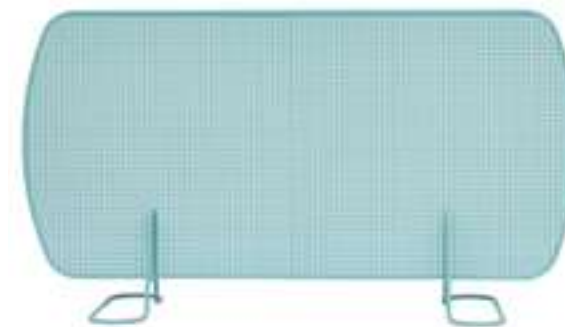

Dimensions in cm and inches
Medidas en cms y pulgadas

iSi 7219

iSi 7218

NEW ACCESSORIES

Arena planter

Designed by iSiMAR

ARENA planter is designed to coat your planters. It is available in its simple or double version, to lean on wall and corners or cover a planter. Collection made of galvanized steel and lacquered powder coat.