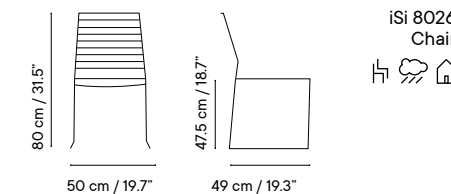

iSi 8026
Anthracite grey RAL 7016