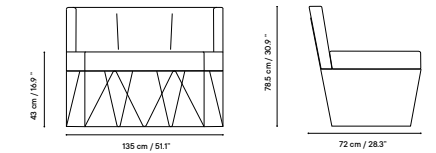

Metal finishes 214
Outdoor fabric 218
Outdoor leather 220
Cushions 221
Porcelain table-top 222
Compact table-top 223

Dimensions in cm and inches
Medidas en cms y pulgadas

iSi 9132
Curved modular sofa

iSi 9158
Straight modular sofa