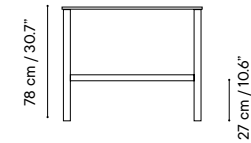

Bench Height 78 cm / 30.7"	
iSi 8019	100 x 40 cm / 39.4 x 15.7"
iSi 8020	150 x 40 cm / 59.1 x 15.7"