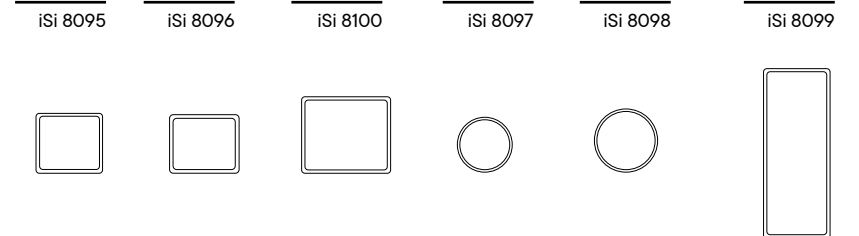

Dimensions in cm and inches
Medidas en cms y pulgadas

Cushion Premium

iSi 8095	Chair - cushion PREMIUM 40x36
iSi 8096	Stool - cushion PREMIUM 38x32
iSi 8097	Small round cushion PREMIUM D33
iSi 8098	Large round cushion PREMIUM D38
iSi 8099	Lounge cushion PREMIUM
iSi 8100	Poltrona cusion PREMIUM