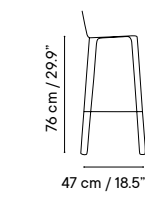

Metal finishes 214
Outdoor fabric 218
Outdoor leather 220
Cushions 221
Porcelain table-top 222
Compact table-top 223

Dimensions in cm and inches
Medidas en cms y pulgadas

iSi 8034
Chair

iSi 8035
Armchair