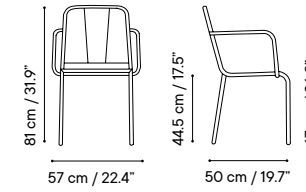

Metal finishes 214
Outdoor fabric 218
Outdoor leather 220
Cushions 221
Porcelain table-top 222
Compact table-top 223

Dimensions in cm and inches
Medidas en cms y pulgadas

iSi 8042
Chair
Icons: chair, outdoor, indoor