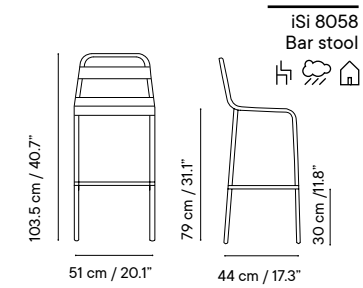

Metal finishes 214
Outdoor fabric 218
Outdoor leather 220
Cushions 221
Porcelain table-top 222
Compact table-top 223

Dimensions in cm and inches
Medidas en cms y pulgadas

iSi 8055
Chair

iSi 8056
Armchair