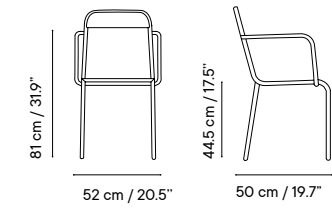

Metal finishes 214
 Outdoor fabric 218
 Outdoor leather 220
 Cushions 221
 Porcelain table-top 222
 Compact table-top 223

Dimensions in cm and inches
 Medidas en cms y pulgadas

iSi 9166 alum
 iSi 9170 steel
 Chair