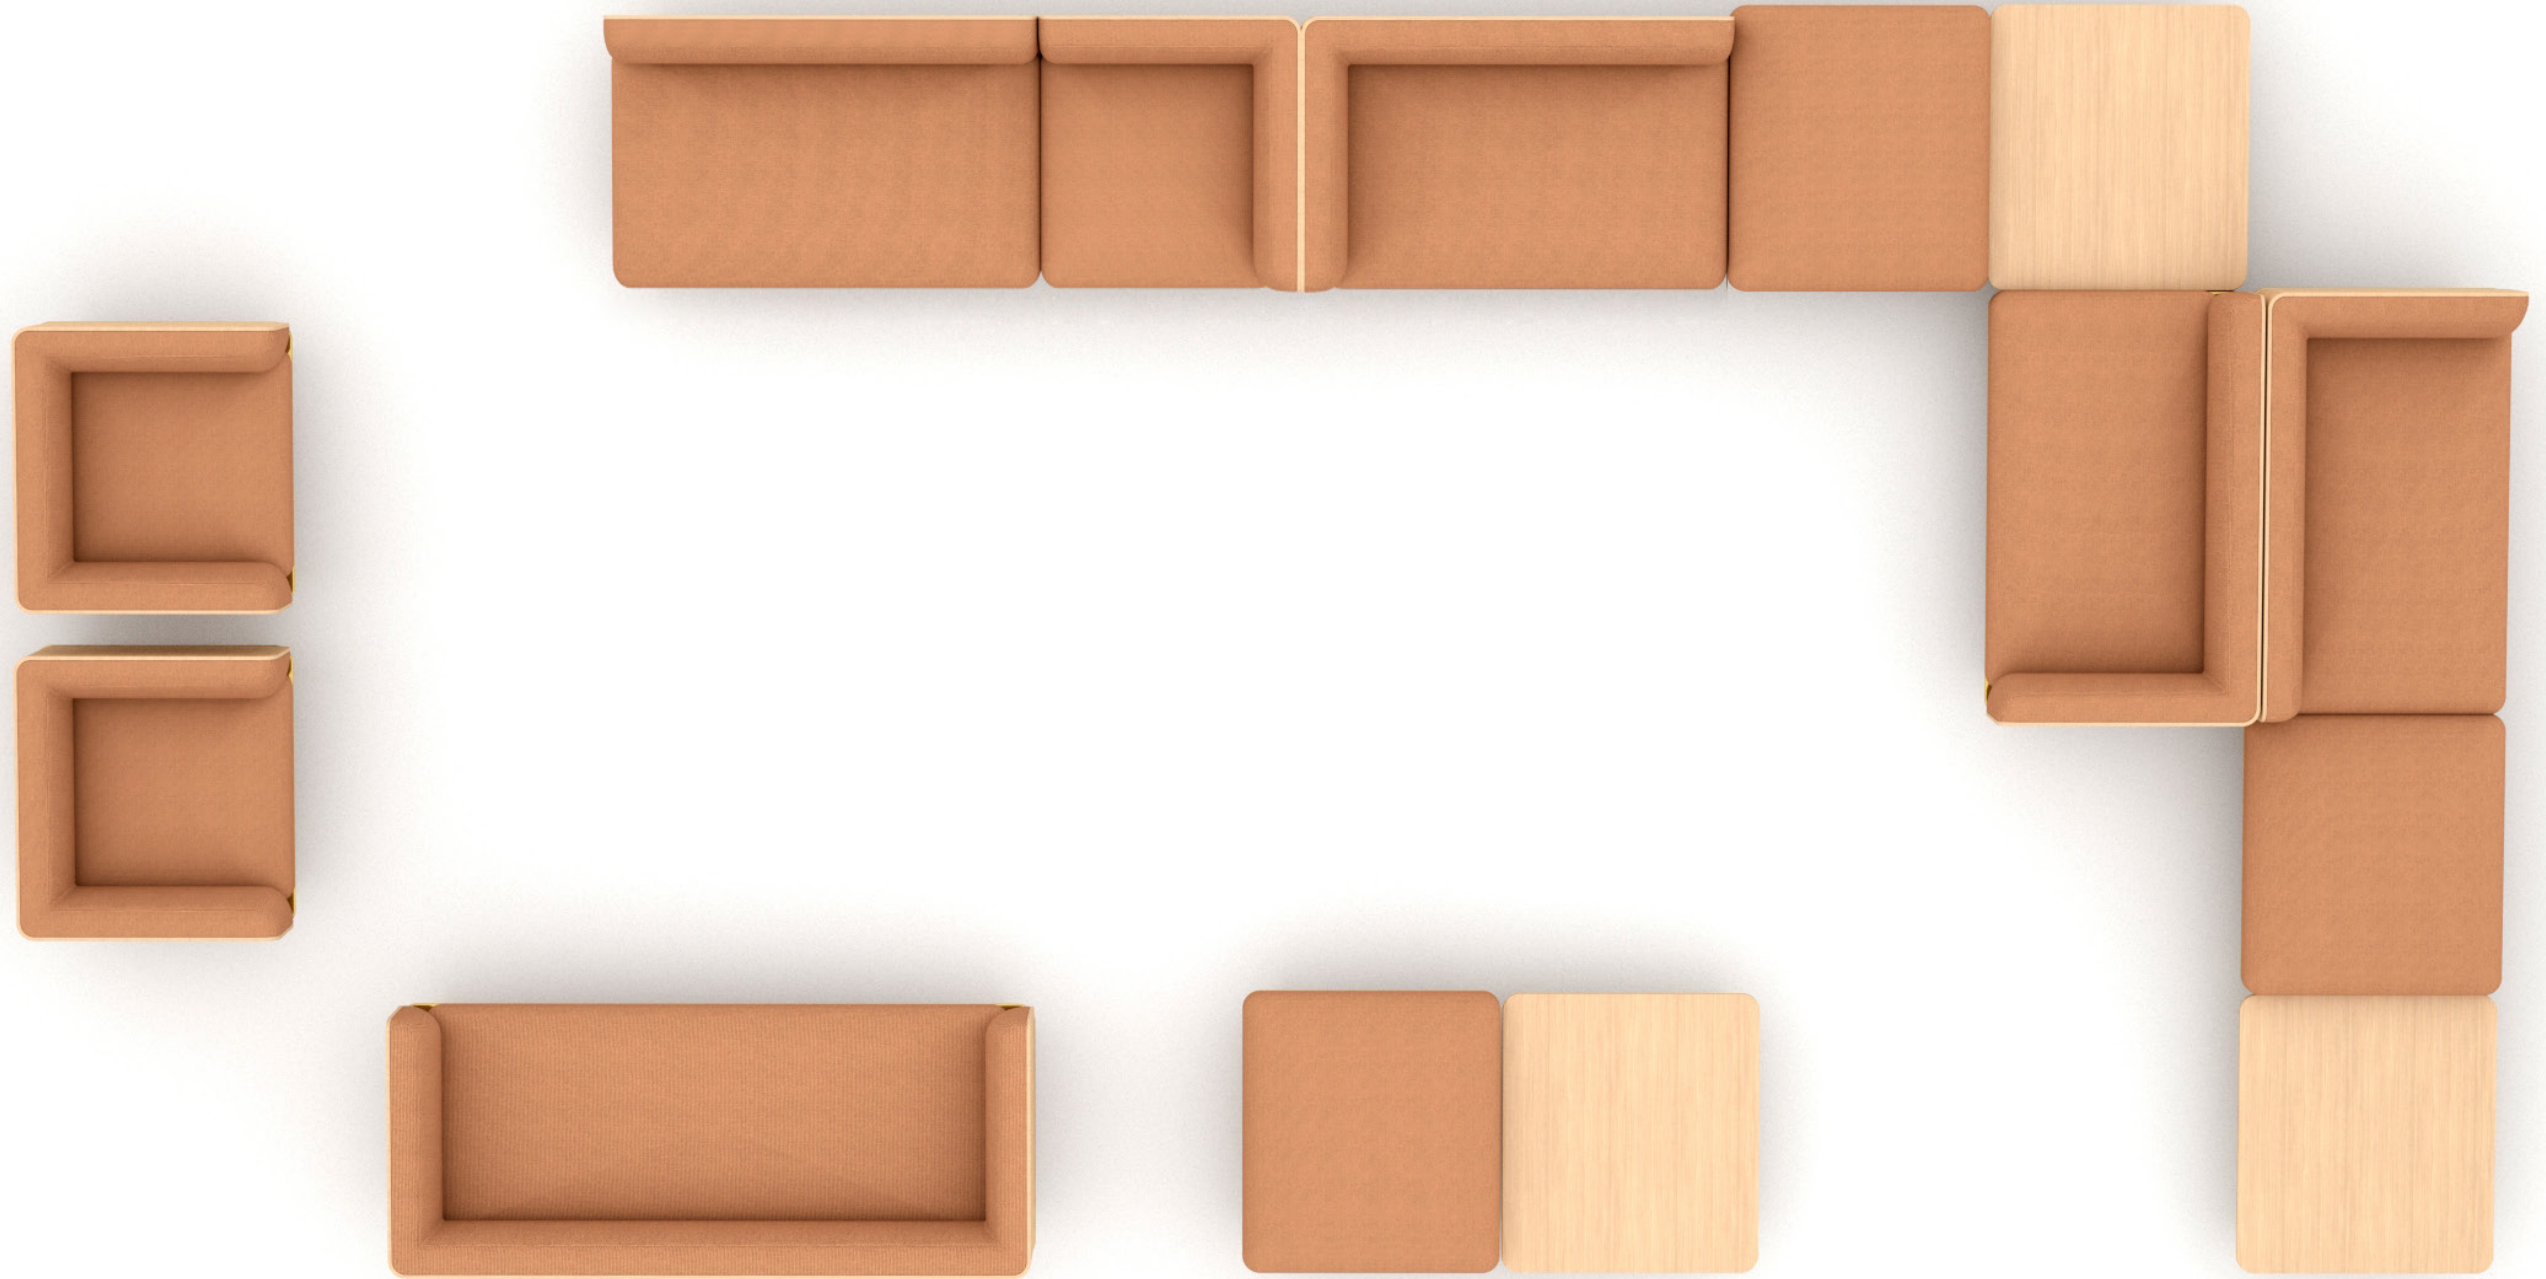

A 4 legs metal base supports the sinuous padded volumes, which bring to the products a total comfort plus a marked horizontal and elegant line. The backrest is embraced by a continuous curved plywood frame that surrounds it, giving life to a sophisticated material combination between the upholstered Kvadrat fabric and the essence of the wood.

The Lap collection offers a modular sofa with two angular solution (120° and 90°), an office armchair and tables.

Modular Sofa 120  
**Sofa**

**Total Upholstered Edition**

All pieces are available also without the external wooden layer, for a total fabric overall solution.

**Lap Modular Sofa 90**

In this version all pieces of the collection provide a 90° angle on the side/armrest.