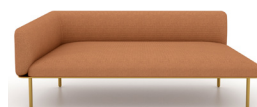

LAP G-120
side armrest left

h 64 h 73 A 190 h 44
volume m3 - **0,89**
pack pcs - **1**