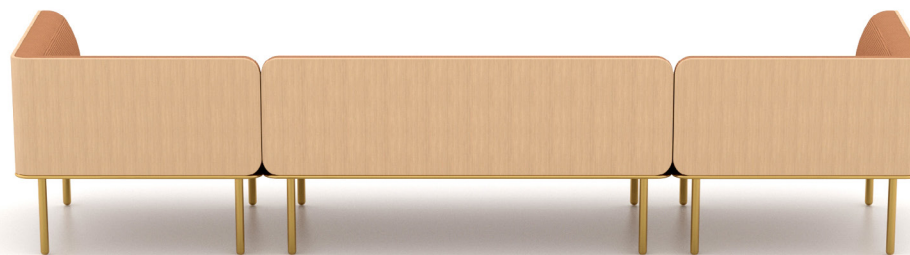

A 4 legs metal base supports the sinuous padded volumes, which bring to the products a total comfort plus a marked horizontal and elegant line. The backrest is embraced by a continuous curved plywood frame that surrounds it, giving life to a sophisticated material combination between the upholstered Kvadrat fabric and the essence of the wood.

The Lap collection offers a modular sofa with two angular solution (120° and 90°), an office armchair and tables.

Modular Sofa 120  
**Sofa**

**Total Upholstered Edition**

All pieces are available also without the external wooden layer, for a total fabric overall solution.

**Lap Modular Sofa 90**

In this version all pieces of the collection provide a 90° angle on the side/armrest.

### Lap Office Armchair

An iconic armchair, perfectly suitable for sophisticated and refined environments, available with different base solution and materials.