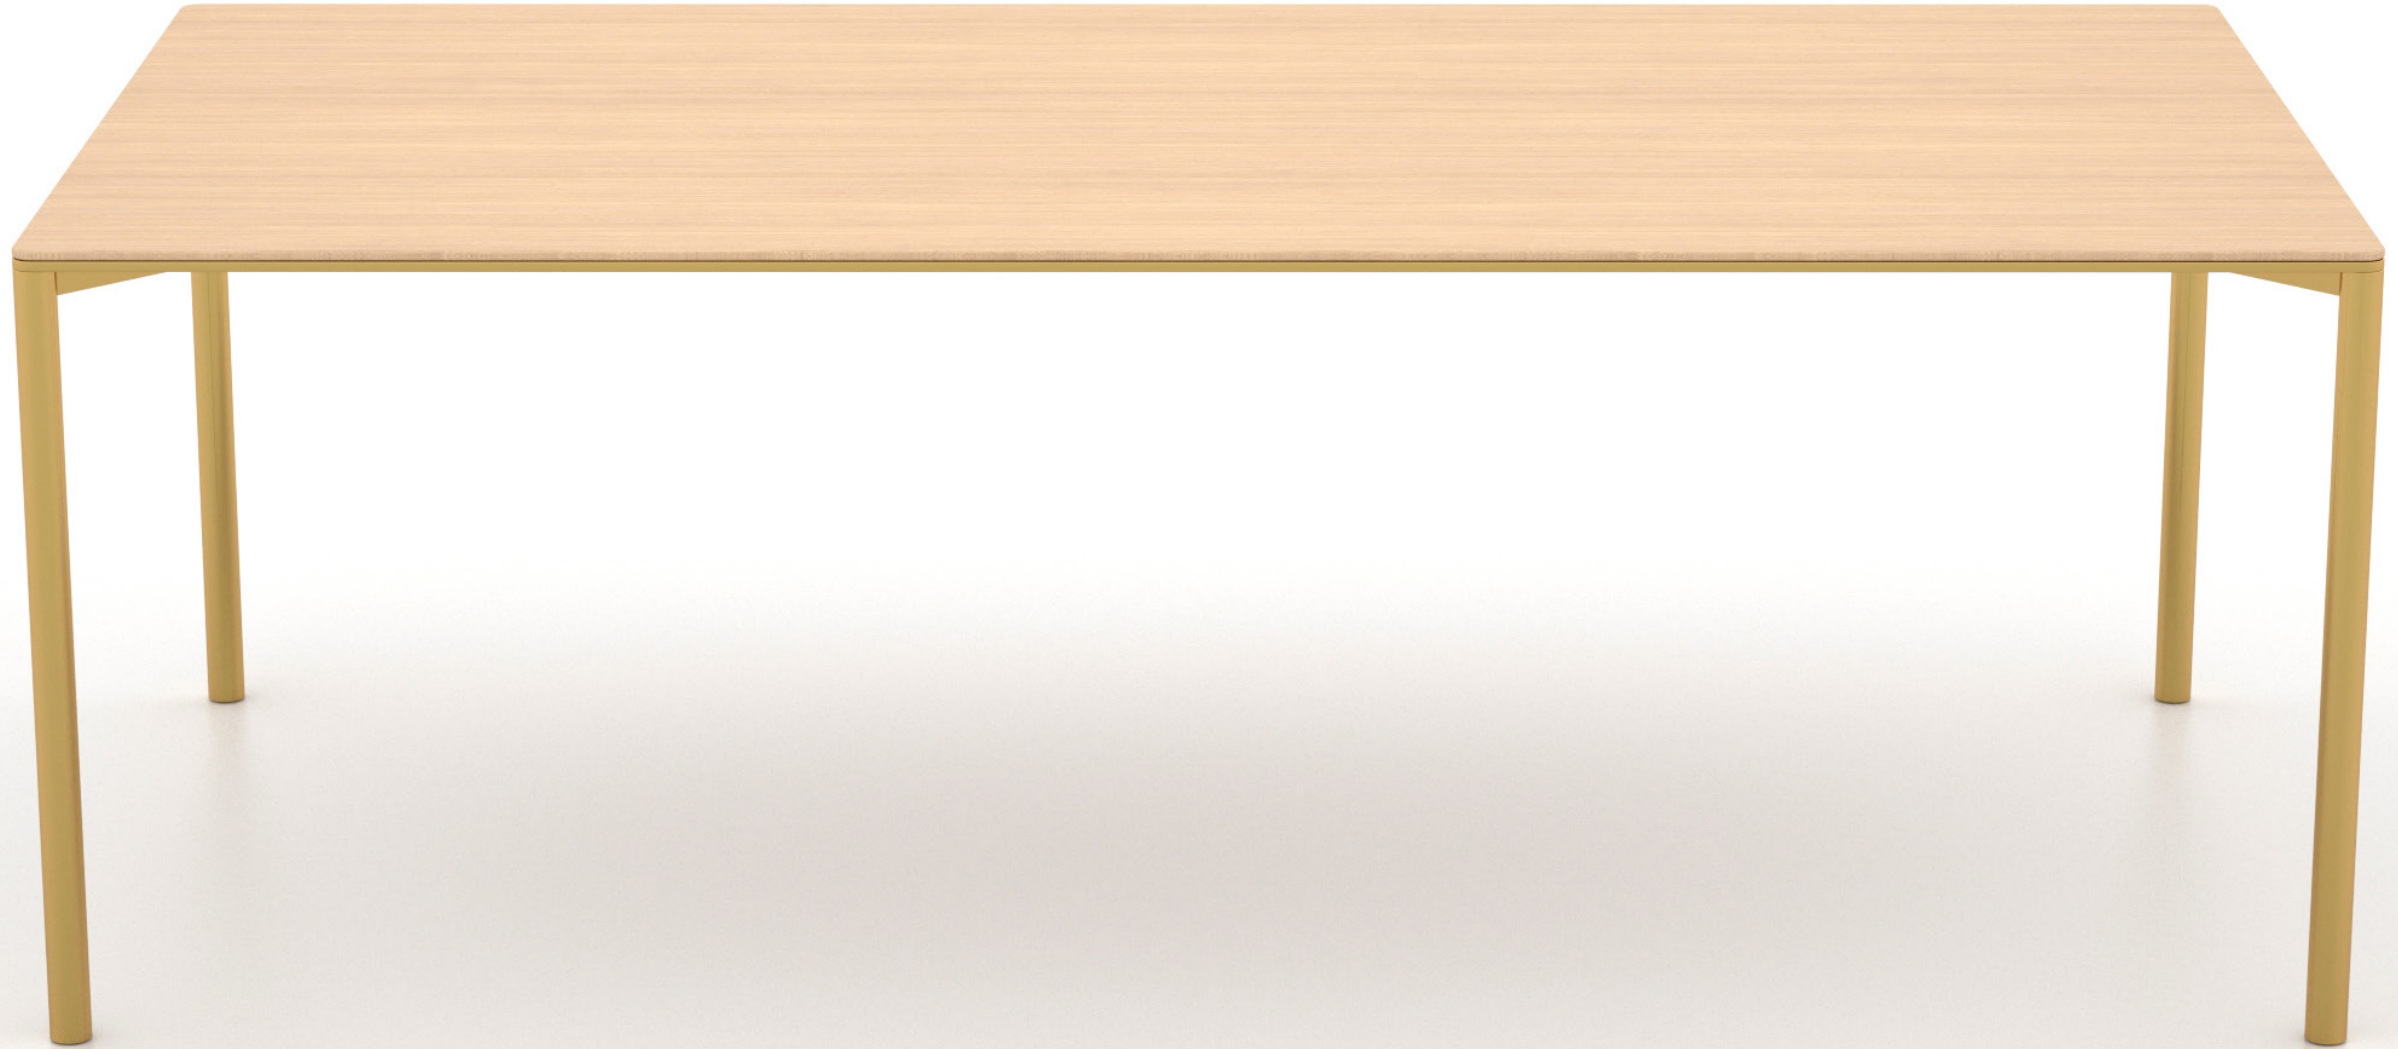

A 4 legs metal base supports the sinuous padded volumes, which bring to the products a total comfort plus a marked horizontal and elegant line. The backrest is embraced by a continuous curved plywood frame that surrounds it, giving life to a sophisticated material combination between the upholstered Kvadrat fabric and the essence of the wood.

### Lap Office Armchair

An iconic armchair, perfectly suitable for sophisticated and refined environments, available with different base solution and materials.

## Lap Table System

A functional and extremely essential family of tables, flat-pack delivered and totally self mountable. Metal legs and top in solid wood or HPL laminated.

Table 200  
**Standard**

---

TORRE 1961 | NOVELTIES 2020 | LAP COLLECTION