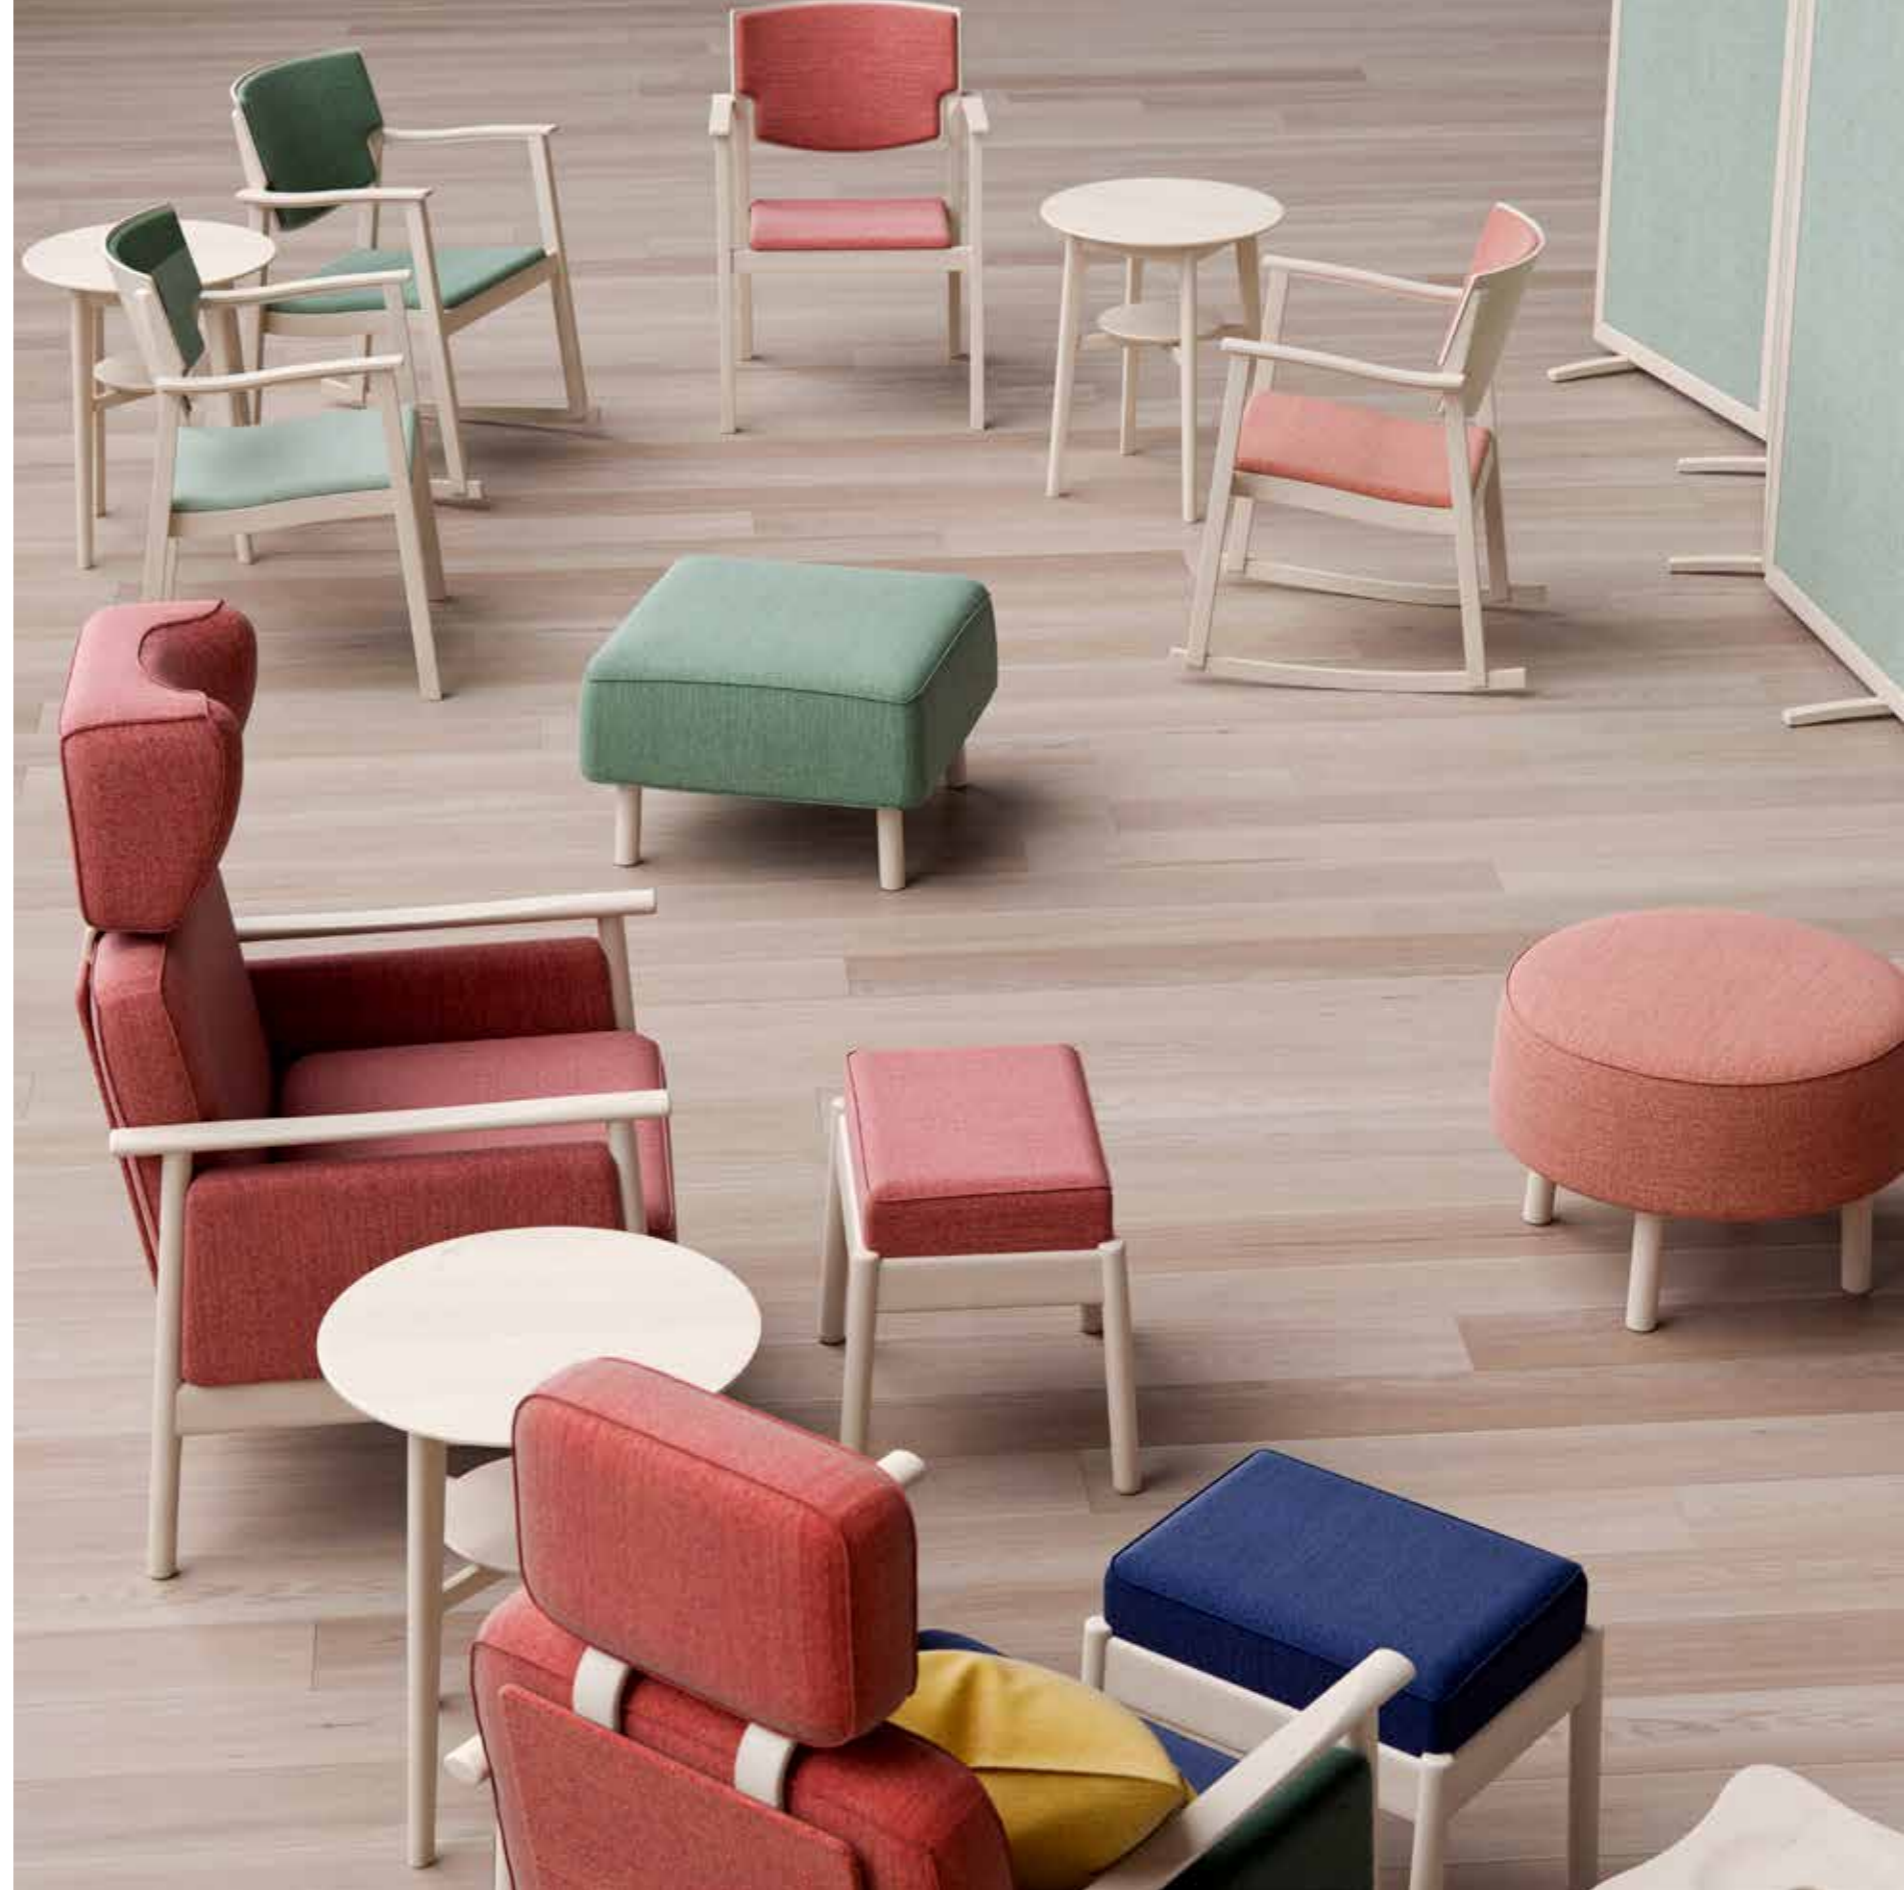

ANYDAY EASY CHAIR AND ROCKING CHAIR

Design: Marit Stigsdotter / Staffan Lind

The **Anyday easy chair** is lightweight, space-saving and easy to move around – just like an ordinary armchair, but yet almost as comfortable as an ordinary upholstered easy chair. It can be used as a conference chair or visitors chair, in wards or day rooms.

With living environments becoming ever more compact, stackability is a bonus. Since the requirement for seating and functions varies, the ability to increase flexibility and free up floor space by stacking the armchairs is useful.

Anyday rocking chair. Movement stimulates the brain and almost everyone enjoys the feeling that rocking in a rocking chair creates. And that includes people of all ages, both young and old. People with dementia in particular are thought to benefit from and enjoy the feeling of rocking in a rocking chair. The benefits of rocking chairs in care environments have been known for some time.

Both our armchairs and our rocking chairs have removable, washable seat coverings.