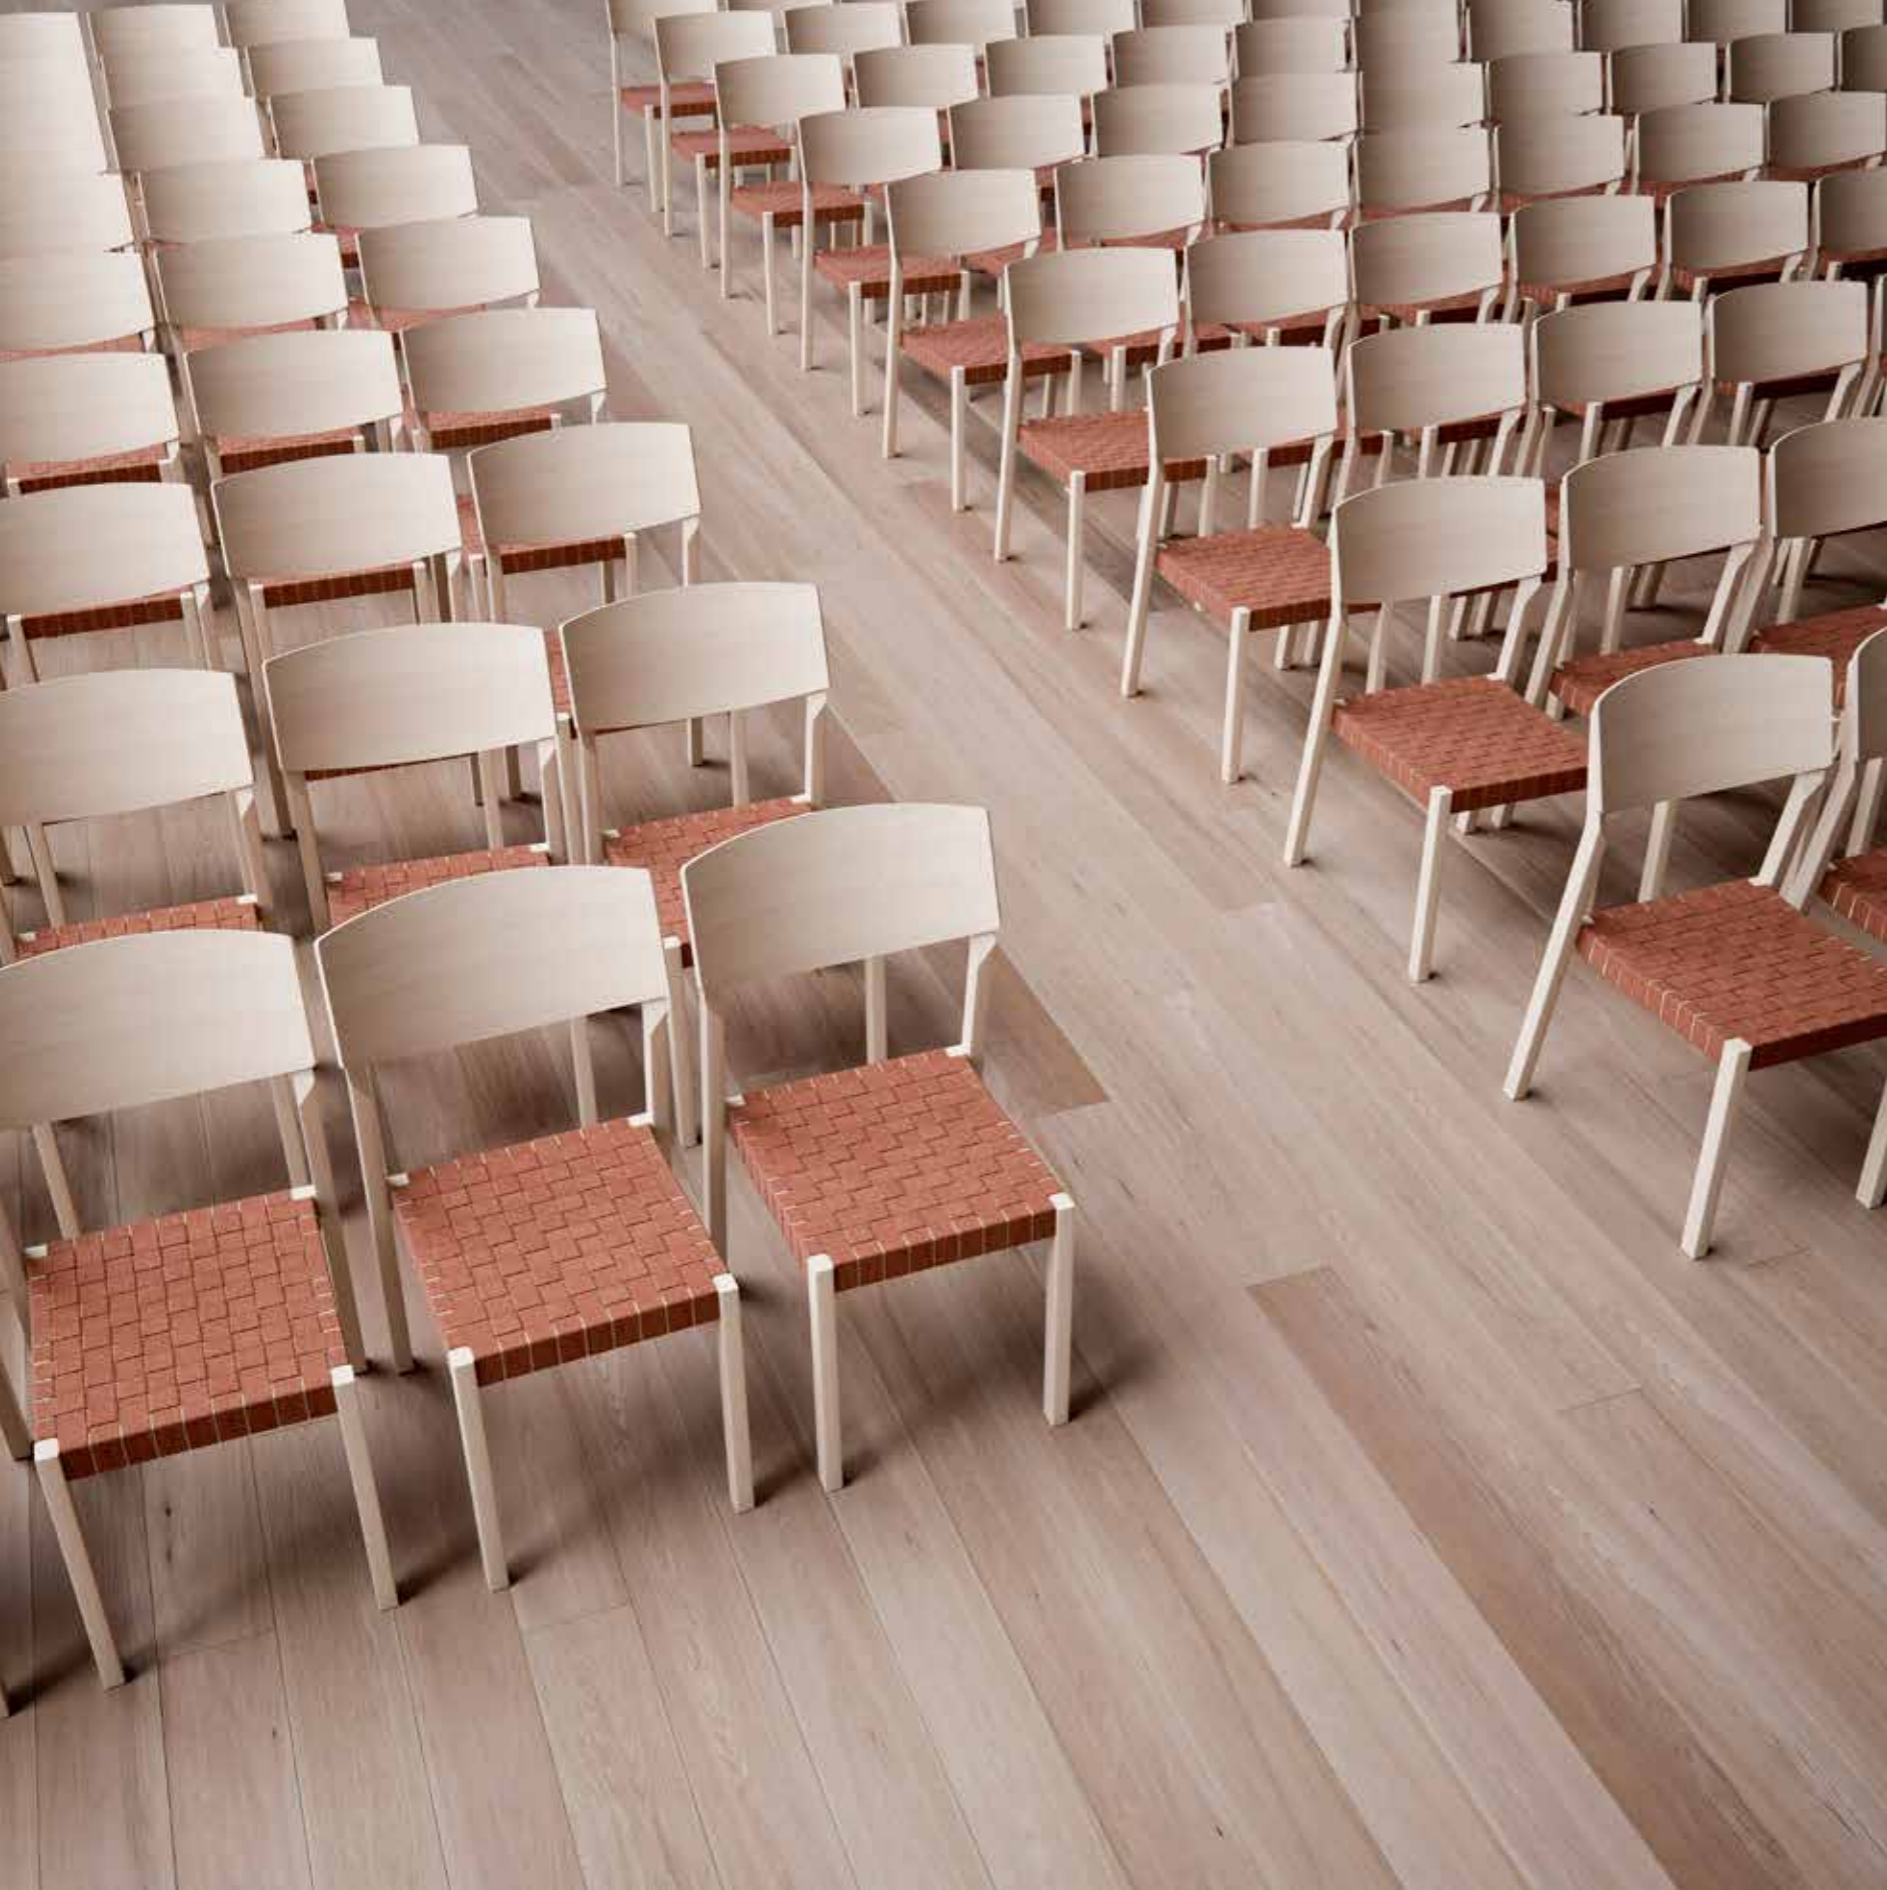

ANYDAY CHAIRS WITH WEBBING

Design: Marit Stigsdotter / Staffan Lind

Our comfortable, versatile Anyday chairs are perfect for meeting rooms, churches, community centres and other similar spaces. They come with a padded seat or webbing and all variants are linkable. All Anyday chairs can be linked interchangeably with each other whatever their design, and all can of course be stacked.