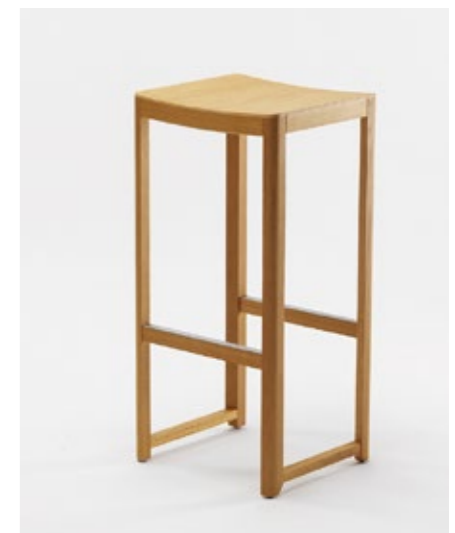

Seleri 2013

Design.
Mentsen

Sgabello / Stool

Low
W. 360 mm
D. 320 mm
H. 450 mm

Kitchen
W. 360 mm
D. 320 mm
H. 650 mm

Bar
W. 360 mm
D. 320 mm
H. 750 mm

Legno / Wood.
B1, B2, B3, B4, B6, B7, B8, O1, O2,
O3, O4

Seat with cushion available.

Tessuto / Fabric.
Fusion, Step, Step M, Crisp, Sera,
Moss, Breeze Fusion, Europost 2,
Luna 2, Rime, Sprinkles, leather