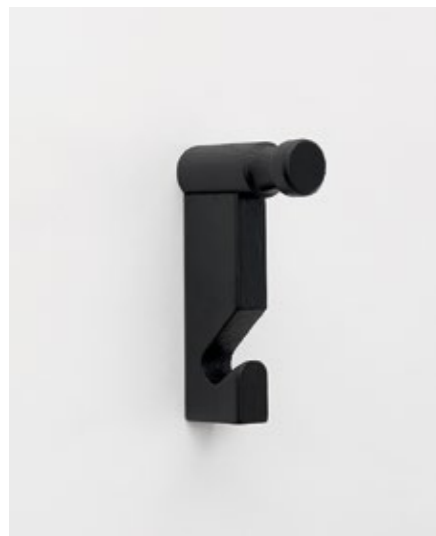

Image © Yuki Sugita

June 2015

Design.
Simon Kämpfer

Specchio / Wall mirror
W. 450 mm
D. 130 mm
H. 475 mm

Legno / Wood.
O1, O2, O3, O4

Frank 2015

Design.
Simon Kämpfer

Appendiabiti / Wall hooks
W. 32 mm
D. 100 mm
H. 165 mm

Legno / Wood.
O1, O2, O3, O4

Woodstock 2012

Design.
David Dolcini

Appendiabiti / Wall hooks
ø. 72 mm
H. 70 mm

Legno / Wood.
B1, B2, B3, B4, B5