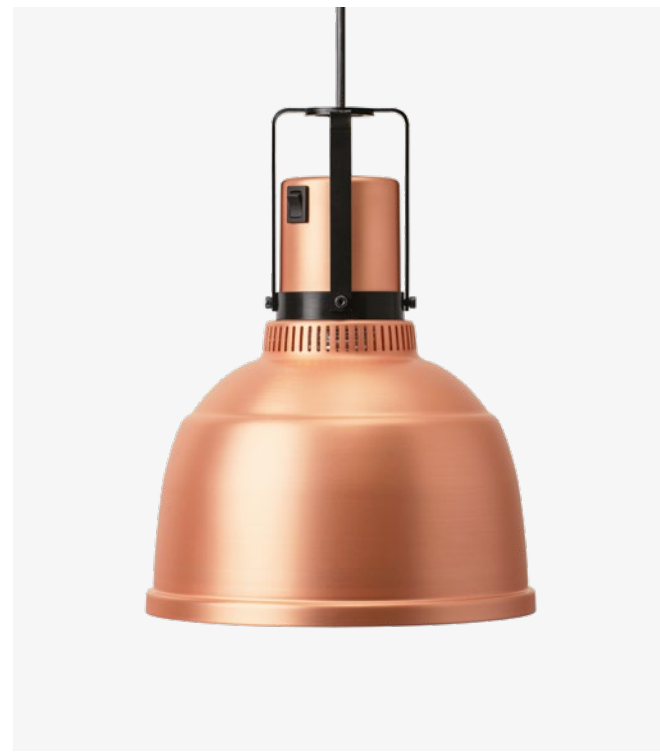

Focus is our latest addition to the Stayhot product family, which combines understated form with trailblazing functionality to enhance the restaurant experience for chefs and visitors alike.

Heat Lamp Focus RO Black
Bastard Burgers

Pendant Heat Lamps

Available Finishes

Cord Options

Pendant Heat Lamp Focus RO

Dimensions (Shade)	H 250 mm / Ø 220 mm
Adjustable Height (HS)	Min 850 mm / Max 1850 mm
Fixed Cord Length (RK)	Max 2000 mm
Material	Aluminium, Steel
Voltage / Power	230 V / 250 W
Heat Source	Infrared Bulb (Philips E27)
Colour Temperature	2700K (Kelvin)

Available Finishes

Cord Options

Pendant Heat Lamp Focus RS

Dimensions (Shade)	H 220 mm / Ø 220 mm
Adjustable Height (HS)	Min 850 mm / Max 1850 mm
Fixed Cord Length (RK)	Max 2000 mm
Material	Aluminium
Voltage / Power	230 V / 250 W
Heat Source	Infrared Bulb (Philips E27)
Colour Temperature	2700K (Kelvin)

Cord Options

Retractable (HS) Fixed (RK)

Pendant Heat Lamp Focus MO

Dimensions (Shade)	H 250 mm / Ø 200 mm
Adjustable Height (HS)	Min 850 mm / Max 1850 mm
Fixed Cord Length (RK)	Max 2000 mm
Material	Aluminium, Steel
Voltage / Power	230 V / 250 W
Heat Source	Infrared Bulb (Philips E27)
Colour Temperature	2700K (Kelvin)