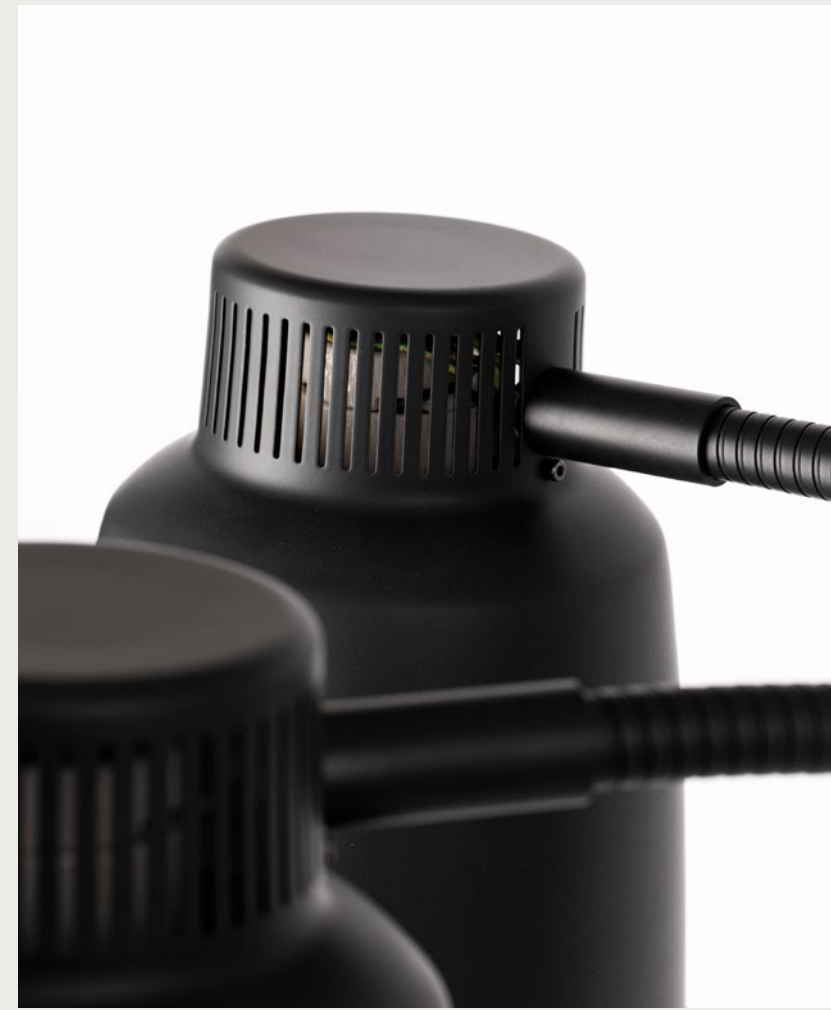

Available Finishes

Black Cement Grey Copper Brass

White

Tabletop Heat Lamp Focus LPF / Clamp Base

Height (Standard Angle)	628 mm
Shade	H 218 / Ø 180 mm
Fits Table Top Height	Min 10 mm, Max 60 mm
Material	Aluminium, Steel
Voltage / Power	230 V / 250 W
Heat Source	Infrared Bulb (Philips E27)
Colour Temperature	2700K (Kelvin)

Available Finishes

Black

Cement Grey

Copper

Brass

White

Tabletop Heat Lamp Focus LPF / Dual Version

Height (Standard Angle)	635 mm
Shade	H 218 / Ø 180 mm
Base	Ø 236 x 12 mm
Material	Aluminium, Steel
Voltage / Power	230 V / 2x 250 W
Heat Source	2x Infrared Bulbs (Philips E27)
Colour Temperature	2700K (Kelvin)