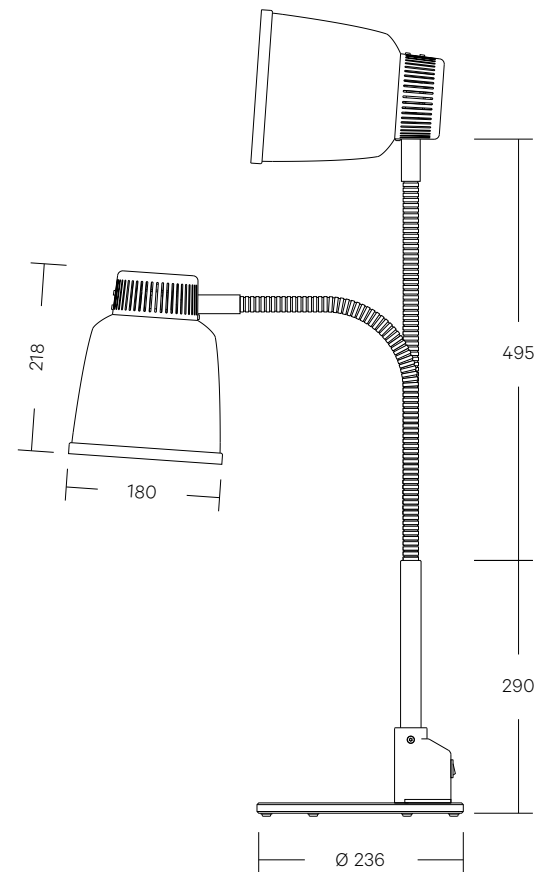

Pendant Heat Lamp Focus IO

Dimensions (Shade)	H 250 mm / Ø 220 mm
Adjustable Height (HS)	Min 850 mm / Max 1850 mm
Fixed Cord Length (RK)	Max 2000 mm
Material	Aluminium, Steel
Voltage / Power	230 V / 250 W
Heat Source	Infrared Bulb (Philips E27)
Colour Temperature	2700K (Kelvin)

Tabletop Heat Lamps

Available Finishes

Black Cement Grey Copper Brass

White

Tabletop Heat Lamp Focus LPF / Standard Base

Height (Standard Angle)	635 mm
Shade	H 218 / Ø 180 mm
Base	Ø 236 x 12 mm
Material	Aluminium, Steel
Voltage / Power	230 V / 250 W
Heat Source	Infrared Bulb (Philips E27)
Colour Temperature	2700K (Kelvin)

Available Finishes

Black Cement Grey Copper Brass

White

Tabletop Heat Lamp Focus LPF / Clamp Base

Height (Standard Angle)	628 mm
Shade	H 218 / Ø 180 mm
Fits Table Top Height	Min 10 mm, Max 60 mm
Material	Aluminium, Steel
Voltage / Power	230 V / 250 W
Heat Source	Infrared Bulb (Philips E27)
Colour Temperature	2700K (Kelvin)

Available Finishes

Black

Cement Grey

Copper

Brass

White

Tabletop Heat Lamp Focus LPF / Dual Version

Height (Standard Angle)	635 mm
Shade	H 218 / Ø 180 mm
Base	Ø 236 x 12 mm
Material	Aluminium, Steel
Voltage / Power	230 V / 2x 250 W
Heat Source	2x Infrared Bulbs (Philips E27)
Colour Temperature	2700K (Kelvin)