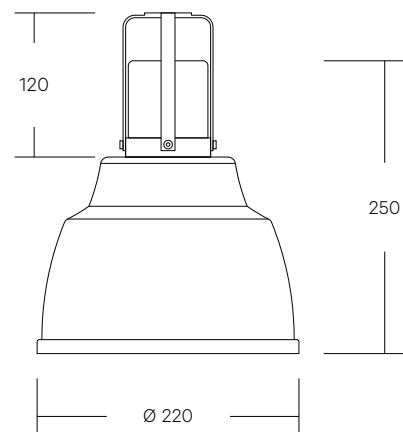

Pendant Heat Lamps

Available Finishes

Cord Options

Pendant Heat Lamp Focus RO

Dimensions (Shade)	H 250 mm / Ø 220 mm
Adjustable Height (HS)	Min 850 mm / Max 1850 mm
Fixed Cord Length (RK)	Max 2000 mm
Material	Aluminium, Steel
Voltage / Power	230 V / 250 W
Heat Source	Infrared Bulb (Philips E27)
Colour Temperature	2700K (Kelvin)

Pendant Heat Lamp Focus MS

Dimensions (Shade)	H 250 mm / Ø 200 mm
Adjustable Height (HS)	Min 850 mm / Max 1850 mm
Fixed Cord Length (RK)	Max 2000 mm
Material	Aluminium
Voltage / Power	230 V / 250 W
Heat Source	Infrared Bulb (Philips E27)
Colour Temperature	2700K (Kelvin)

Pendant Heat Lamp Focus IO

Dimensions (Shade)	H 250 mm / Ø 220 mm
Adjustable Height (HS)	Min 850 mm / Max 1850 mm
Fixed Cord Length (RK)	Max 2000 mm
Material	Aluminium, Steel
Voltage / Power	230 V / 250 W
Heat Source	Infrared Bulb (Philips E27)
Colour Temperature	2700K (Kelvin)

Tabletop Heat Lamps

Available Finishes

Black Cement Grey Copper Brass

White

Tabletop Heat Lamp Focus LPF / Standard Base

Height (Standard Angle)	635 mm
Shade	H 218 / Ø 180 mm
Base	Ø 236 x 12 mm
Material	Aluminium, Steel
Voltage / Power	230 V / 250 W
Heat Source	Infrared Bulb (Philips E27)
Colour Temperature	2700K (Kelvin)