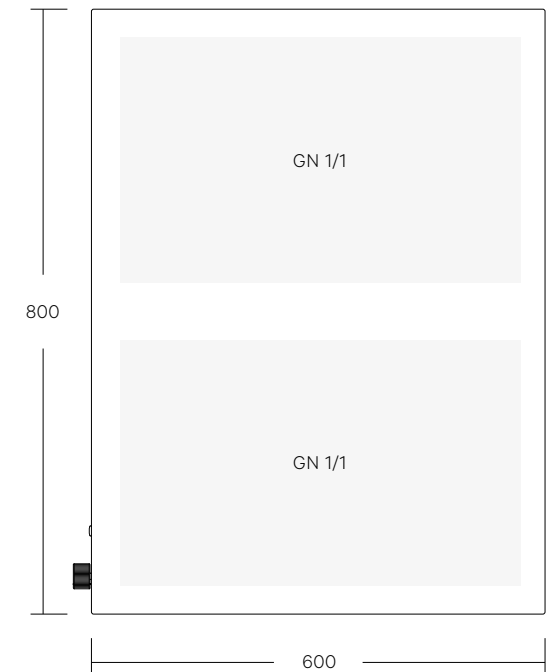

Pendant Heat Lamps

Available Finishes

Cord Options

Pendant Heat Lamp Focus RO

Dimensions (Shade)	H 250 mm / Ø 220 mm
Adjustable Height (HS)	Min 850 mm / Max 1850 mm
Fixed Cord Length (RK)	Max 2000 mm
Material	Aluminium, Steel
Voltage / Power	230 V / 250 W
Heat Source	Infrared Bulb (Philips E27)
Colour Temperature	2700K (Kelvin)

Available Finishes

Black

Cement Grey

Copper

Brass

White

Tabletop Heat Lamp Focus LPF / Dual Version

Height (Standard Angle)	635 mm
Shade	H 218 / Ø 180 mm
Base	Ø 236 x 12 mm
Material	Aluminium, Steel
Voltage / Power	230 V / 2x 250 W
Heat Source	2x Infrared Bulbs (Philips E27)
Colour Temperature	2700K (Kelvin)

Available Finishes

Stainless Steel

Brass

Available Finishes

Stainless Steel

Brass

Hot Tray Focus 64

Dimensions	600 x 400 x 53 mm
Heated Surface	600 x 400 mm
GN Standard	Adapted to GN 1/1
Material	Stainless Steel / Brass
Voltage / Power	230 V / 900 W
Temperature	Max 105° C
IP Rating	IP43

Hot Tray Focus 68

Dimensions	600 x 800 x 53 mm
Heated Surface	600 x 800 mm
GN Standard	Adapted to GN 2/1
Material	Stainless Steel / Brass
Voltage / Power	230 V / 1800 W
Temperature	Max 105° C
IP Rating	IP43