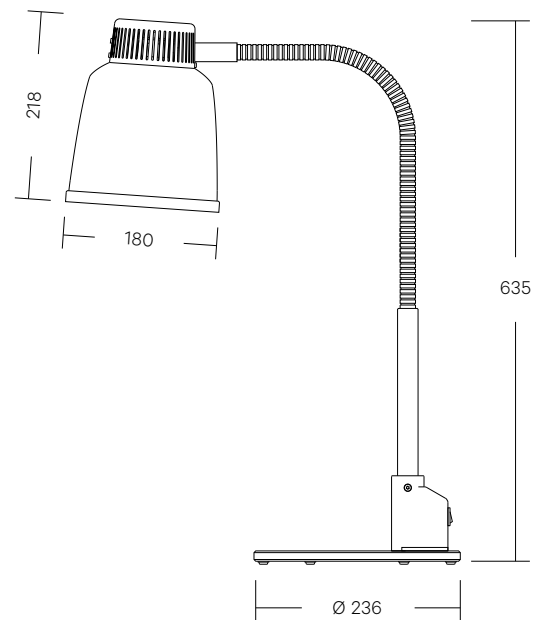

Pendant Heat Lamp Focus IO

Dimensions (Shade)	H 250 mm / Ø 220 mm
Adjustable Height (HS)	Min 850 mm / Max 1850 mm
Fixed Cord Length (RK)	Max 2000 mm
Material	Aluminium, Steel
Voltage / Power	230 V / 250 W
Heat Source	Infrared Bulb (Philips E27)
Colour Temperature	2700K (Kelvin)

Tabletop Heat Lamps

Available Finishes

Black Cement Grey Copper Brass

White

Tabletop Heat Lamp Focus LPF / Standard Base

Height (Standard Angle)	635 mm
Shade	H 218 / Ø 180 mm
Base	Ø 236 x 12 mm
Material	Aluminium, Steel
Voltage / Power	230 V / 250 W
Heat Source	Infrared Bulb (Philips E27)
Colour Temperature	2700K (Kelvin)

Available Finishes

Black Cement Grey Copper Brass

White

Tabletop Heat Lamp Focus LPF / Clamp Base

Height (Standard Angle)	628 mm
Shade	H 218 / Ø 180 mm
Fits Table Top Height	Min 10 mm, Max 60 mm
Material	Aluminium, Steel
Voltage / Power	230 V / 250 W
Heat Source	Infrared Bulb (Philips E27)
Colour Temperature	2700K (Kelvin)

Available Finishes

Black

Cement Grey

Copper

Brass

White

Tabletop Heat Lamp Focus LPF / Dual Version

Height (Standard Angle)	635 mm
Shade	H 218 / Ø 180 mm
Base	Ø 236 x 12 mm
Material	Aluminium, Steel
Voltage / Power	230 V / 2x 250 W
Heat Source	2x Infrared Bulbs (Philips E27)
Colour Temperature	2700K (Kelvin)