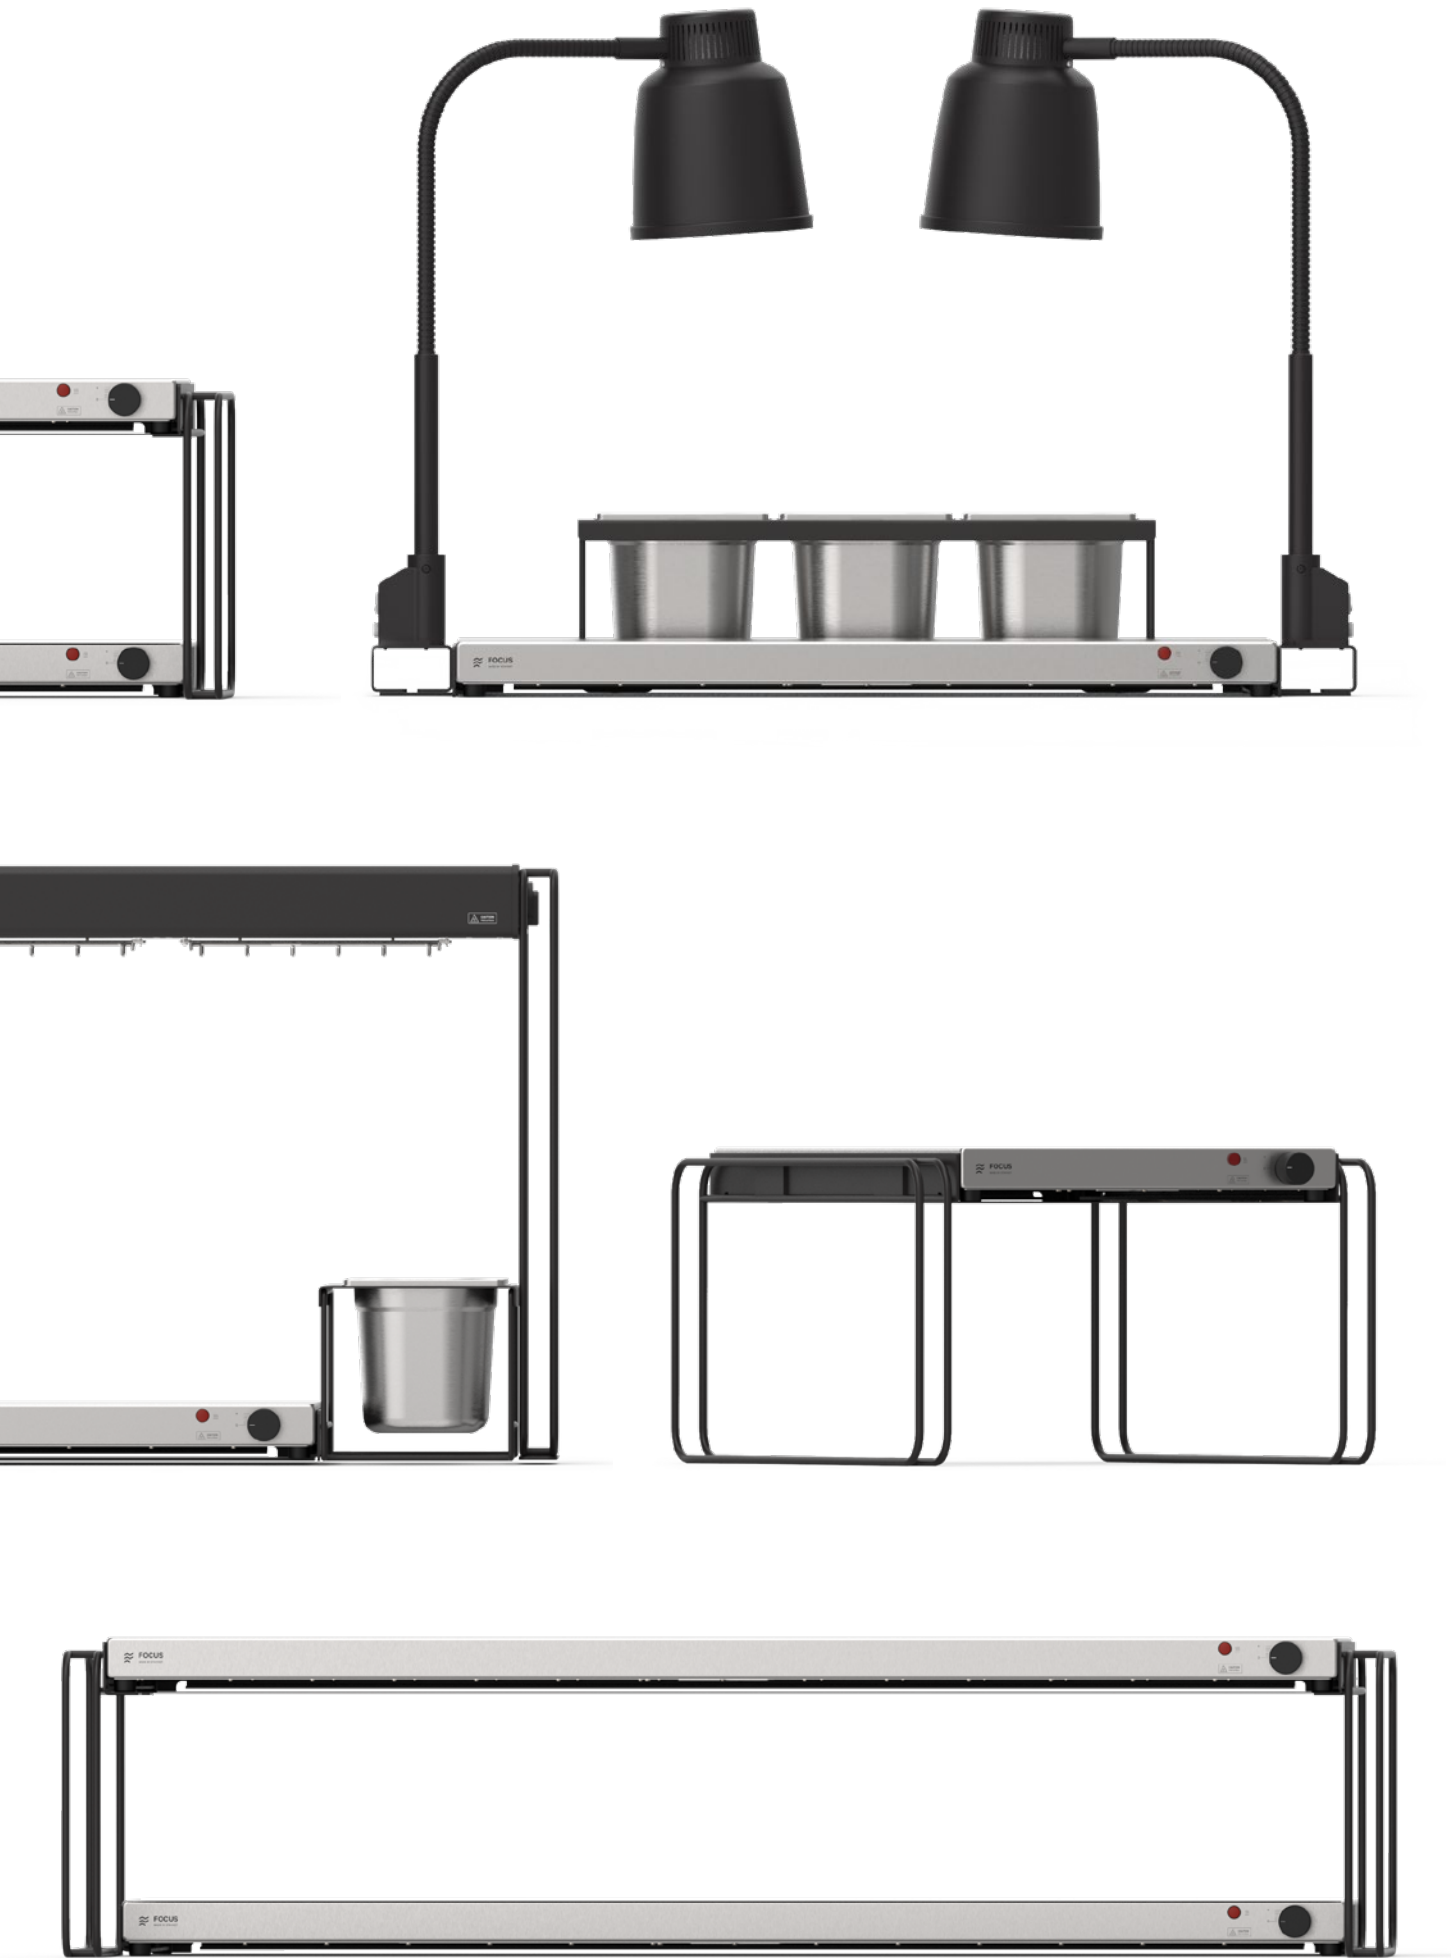

Available Finishes

Nickel

Black

Strip Heater Focus 90

Dimensions	900 x 200 x 70 mm
Material	Aluminium / Stainless Steel
Heat Source	Ceramic Heating Element
Light Source	Halogen
Colour Temperature	2700K (Kelvin)
Voltage	230 V
Power	1000 + 100 W
IP Rating	IP44

Available Finishes

Nickel

Black

Strip Heater Focus 120

Dimensions	1200 x 200 x 70 mm
Material	Aluminium / Stainless Steel
Heat Source	Ceramic Heating Element
Light Source	Halogen
Colour Temperature	2700K (Kelvin)
Voltage	230 V
Power	1500 +150 W
IP Rating	IP44

Available Finishes

Nickel

Black

Strip Heater Focus 150

Dimensions	1500 x 200 x 70 mm
Material	Aluminium / Stainless Steel
Heat Source	Ceramic Heating Element
Light Source	Halogen
Colour Temperature	2700K (Kelvin)
Voltage	230 V
Power	2000 + 200 W
IP Rating	IP44