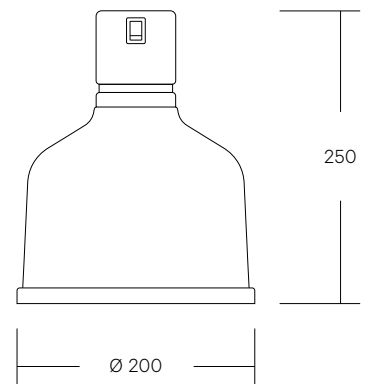

Pendant Heat Lamps

Available Finishes

Cord Options

Pendant Heat Lamp Focus RO

Dimensions (Shade)	H 250 mm / Ø 220 mm
Adjustable Height (HS)	Min 850 mm / Max 1850 mm
Fixed Cord Length (RK)	Max 2000 mm
Material	Aluminium, Steel
Voltage / Power	230 V / 250 W
Heat Source	Infrared Bulb (Philips E27)
Colour Temperature	2700K (Kelvin)

Available Finishes

Cord Options

Pendant Heat Lamp Focus RS

Dimensions (Shade)	H 220 mm / Ø 220 mm
Adjustable Height (HS)	Min 850 mm / Max 1850 mm
Fixed Cord Length (RK)	Max 2000 mm
Material	Aluminium
Voltage / Power	230 V / 250 W
Heat Source	Infrared Bulb (Philips E27)
Colour Temperature	2700K (Kelvin)

Cord Options

Retractable (HS) Fixed (RK)

Pendant Heat Lamp Focus MO

Dimensions (Shade)	H 250 mm / Ø 200 mm
Adjustable Height (HS)	Min 850 mm / Max 1850 mm
Fixed Cord Length (RK)	Max 2000 mm
Material	Aluminium, Steel
Voltage / Power	230 V / 250 W
Heat Source	Infrared Bulb (Philips E27)
Colour Temperature	2700K (Kelvin)

Pendant Heat Lamp Focus MS

Dimensions (Shade)	H 250 mm / Ø 200 mm
Adjustable Height (HS)	Min 850 mm / Max 1850 mm
Fixed Cord Length (RK)	Max 2000 mm
Material	Aluminium
Voltage / Power	230 V / 250 W
Heat Source	Infrared Bulb (Philips E27)
Colour Temperature	2700K (Kelvin)