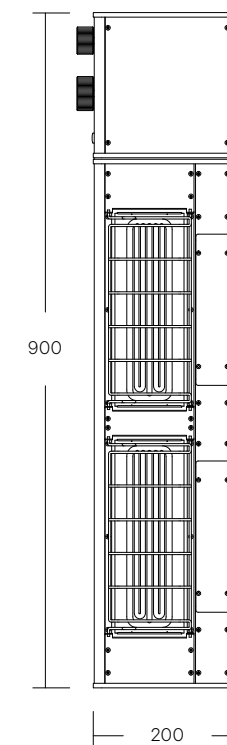

Pendant Heat Lamps

Available Finishes

Cord Options

Pendant Heat Lamp Focus RO

Dimensions (Shade)	H 250 mm / Ø 220 mm
Adjustable Height (HS)	Min 850 mm / Max 1850 mm
Fixed Cord Length (RK)	Max 2000 mm
Material	Aluminium, Steel
Voltage / Power	230 V / 250 W
Heat Source	Infrared Bulb (Philips E27)
Colour Temperature	2700K (Kelvin)

Pendant Heat Lamp Focus MS

Dimensions (Shade)	H 250 mm / Ø 200 mm
Adjustable Height (HS)	Min 850 mm / Max 1850 mm
Fixed Cord Length (RK)	Max 2000 mm
Material	Aluminium
Voltage / Power	230 V / 250 W
Heat Source	Infrared Bulb (Philips E27)
Colour Temperature	2700K (Kelvin)

Tabletop Heat Lamps

Available Finishes

Black Cement Grey Copper Brass

White

Tabletop Heat Lamp Focus LPF / Standard Base

Height (Standard Angle)	635 mm
Shade	H 218 / Ø 180 mm
Base	Ø 236 x 12 mm
Material	Aluminium, Steel
Voltage / Power	230 V / 250 W
Heat Source	Infrared Bulb (Philips E27)
Colour Temperature	2700K (Kelvin)

Available Finishes

Nickel

Black

Strip Heater Focus 90

Dimensions	900 x 200 x 70 mm
Material	Aluminium / Stainless Steel
Heat Source	Ceramic Heating Element
Light Source	Halogen
Colour Temperature	2700K (Kelvin)
Voltage	230 V
Power	1000 + 100 W
IP Rating	IP44