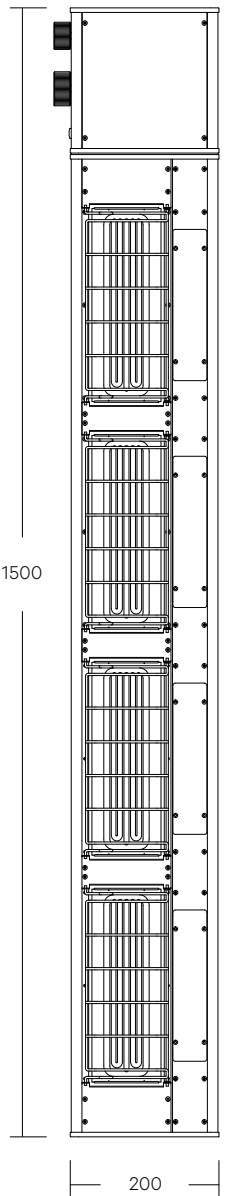

Available Finishes

Nickel

Black

Strip Heater Focus 120

Dimensions	1200 x 200 x 70 mm
Material	Aluminium / Stainless Steel
Heat Source	Ceramic Heating Element
Light Source	Halogen
Colour Temperature	2700K (Kelvin)
Voltage	230 V
Power	1500 +150 W
IP Rating	IP44

Available Finishes

Nickel

Black

Strip Heater Focus 150

Dimensions	1500 x 200 x 70 mm
Material	Aluminium / Stainless Steel
Heat Source	Ceramic Heating Element
Light Source	Halogen
Colour Temperature	2700K (Kelvin)
Voltage	230 V
Power	2000 + 200 W
IP Rating	IP44