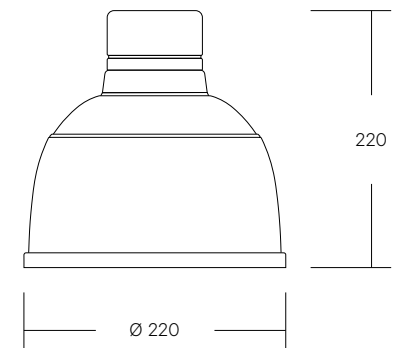

Pendant Heat Lamps

Available Finishes

Cord Options

Pendant Heat Lamp Focus RO

Dimensions (Shade)	H 250 mm / Ø 220 mm
Adjustable Height (HS)	Min 850 mm / Max 1850 mm
Fixed Cord Length (RK)	Max 2000 mm
Material	Aluminium, Steel
Voltage / Power	230 V / 250 W
Heat Source	Infrared Bulb (Philips E27)
Colour Temperature	2700K (Kelvin)

Available Finishes

Cord Options

Pendant Heat Lamp Focus RS

Dimensions (Shade)	H 220 mm / Ø 220 mm
Adjustable Height (HS)	Min 850 mm / Max 1850 mm
Fixed Cord Length (RK)	Max 2000 mm
Material	Aluminium
Voltage / Power	230 V / 250 W
Heat Source	Infrared Bulb (Philips E27)
Colour Temperature	2700K (Kelvin)

Cord Options

Retractable (HS) Fixed (RK)

Pendant Heat Lamp Focus MO

Dimensions (Shade)	H 250 mm / Ø 200 mm
Adjustable Height (HS)	Min 850 mm / Max 1850 mm
Fixed Cord Length (RK)	Max 2000 mm
Material	Aluminium, Steel
Voltage / Power	230 V / 250 W
Heat Source	Infrared Bulb (Philips E27)
Colour Temperature	2700K (Kelvin)

Pendant Heat Lamp Focus MS

Dimensions (Shade)	H 250 mm / Ø 200 mm
Adjustable Height (HS)	Min 850 mm / Max 1850 mm
Fixed Cord Length (RK)	Max 2000 mm
Material	Aluminium
Voltage / Power	230 V / 250 W
Heat Source	Infrared Bulb (Philips E27)
Colour Temperature	2700K (Kelvin)