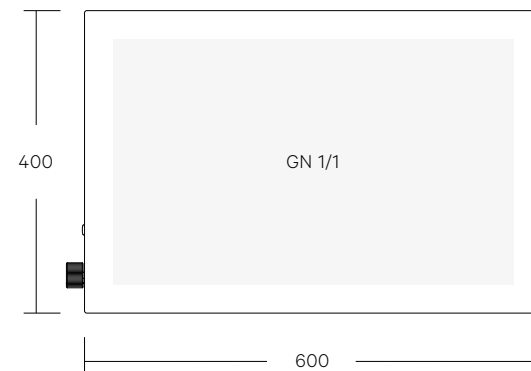

Available Finishes

Black

Cement Grey

Copper

Brass

White

Tabletop Heat Lamp Focus LPF / Dual Version

Height (Standard Angle)	635 mm
Shade	H 218 / Ø 180 mm
Base	Ø 236 x 12 mm
Material	Aluminium, Steel
Voltage / Power	230 V / 2x 250 W
Heat Source	2x Infrared Bulbs (Philips E27)
Colour Temperature	2700K (Kelvin)

Available Finishes

Stainless Steel

Brass

Available Finishes

Stainless Steel

Brass

Hot Tray Focus 64

Dimensions	600 x 400 x 53 mm
Heated Surface	600 x 400 mm
GN Standard	Adapted to GN 1/1
Material	Stainless Steel / Brass
Voltage / Power	230 V / 900 W
Temperature	Max 105° C
IP Rating	IP43

Hot Tray Focus 68

Dimensions	600 x 800 x 53 mm
Heated Surface	600 x 800 mm
GN Standard	Adapted to GN 2/1
Material	Stainless Steel / Brass
Voltage / Power	230 V / 1800 W
Temperature	Max 105° C
IP Rating	IP43