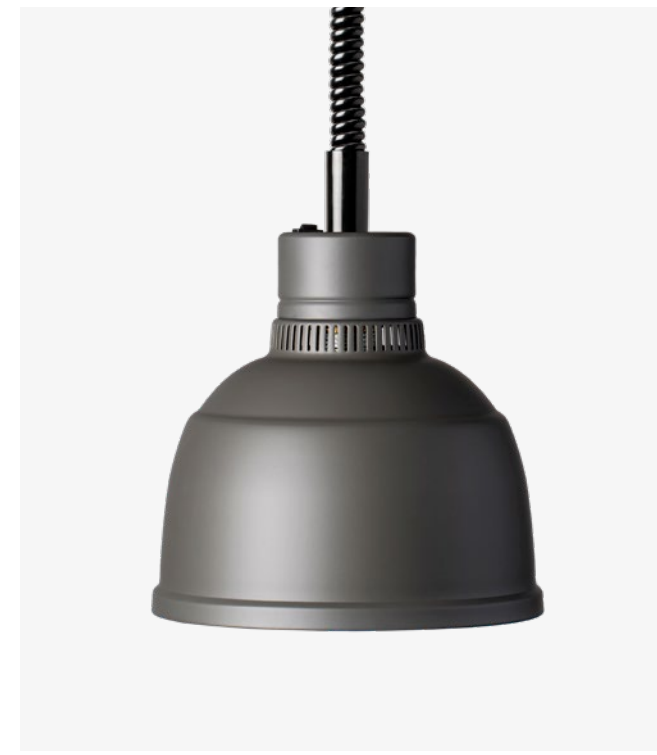

Pendant Heat Lamps

Available Finishes

Cord Options

Pendant Heat Lamp Focus RO

Dimensions (Shade)	H 250 mm / Ø 220 mm
Adjustable Height (HS)	Min 850 mm / Max 1850 mm
Fixed Cord Length (RK)	Max 2000 mm
Material	Aluminium, Steel
Voltage / Power	230 V / 250 W
Heat Source	Infrared Bulb (Philips E27)
Colour Temperature	2700K (Kelvin)

Available Finishes

Cord Options

Pendant Heat Lamp Focus RS

Dimensions (Shade)	H 220 mm / Ø 220 mm
Adjustable Height (HS)	Min 850 mm / Max 1850 mm
Fixed Cord Length (RK)	Max 2000 mm
Material	Aluminium
Voltage / Power	230 V / 250 W
Heat Source	Infrared Bulb (Philips E27)
Colour Temperature	2700K (Kelvin)

Cord Options

Retractable (HS) Fixed (RK)

Pendant Heat Lamp Focus MO

Dimensions (Shade)	H 250 mm / Ø 200 mm
Adjustable Height (HS)	Min 850 mm / Max 1850 mm
Fixed Cord Length (RK)	Max 2000 mm
Material	Aluminium, Steel
Voltage / Power	230 V / 250 W
Heat Source	Infrared Bulb (Philips E27)
Colour Temperature	2700K (Kelvin)

Pendant Heat Lamp Focus MS

Dimensions (Shade)	H 250 mm / Ø 200 mm
Adjustable Height (HS)	Min 850 mm / Max 1850 mm
Fixed Cord Length (RK)	Max 2000 mm
Material	Aluminium
Voltage / Power	230 V / 250 W
Heat Source	Infrared Bulb (Philips E27)
Colour Temperature	2700K (Kelvin)