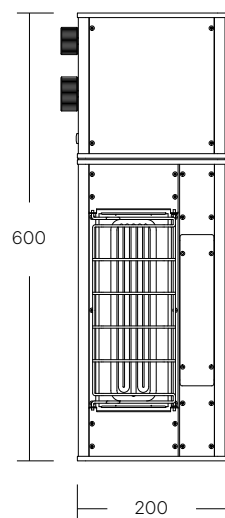

Pendant Heat Lamps

Available Finishes

Cord Options

Pendant Heat Lamp Focus RO

Dimensions (Shade)	H 250 mm / Ø 220 mm
Adjustable Height (HS)	Min 850 mm / Max 1850 mm
Fixed Cord Length (RK)	Max 2000 mm
Material	Aluminium, Steel
Voltage / Power	230 V / 250 W
Heat Source	Infrared Bulb (Philips E27)
Colour Temperature	2700K (Kelvin)

Available Finishes

Black

Cement Grey

Copper

Brass

White

Tabletop Heat Lamp Focus LPF / Dual Version

Height (Standard Angle)	635 mm
Shade	H 218 / Ø 180 mm
Base	Ø 236 x 12 mm
Material	Aluminium, Steel
Voltage / Power	230 V / 2x 250 W
Heat Source	2x Infrared Bulbs (Philips E27)
Colour Temperature	2700K (Kelvin)

Available Finishes

Nickel

Black

Strip Heater Focus 60

Dimensions	600 x 200 x 70 mm
Material	Aluminium / Stainless Steel
Heat Source	Ceramic Heating Element
Light Source	Halogen
Colour Temperature	2700K (Kelvin)
Voltage	230 V
Power	500 + 50 W
IP Rating	IP44

Available Finishes

Nickel

Black

Strip Heater Focus 90

Dimensions	900 x 200 x 70 mm
Material	Aluminium / Stainless Steel
Heat Source	Ceramic Heating Element
Light Source	Halogen
Colour Temperature	2700K (Kelvin)
Voltage	230 V
Power	1000 + 100 W
IP Rating	IP44