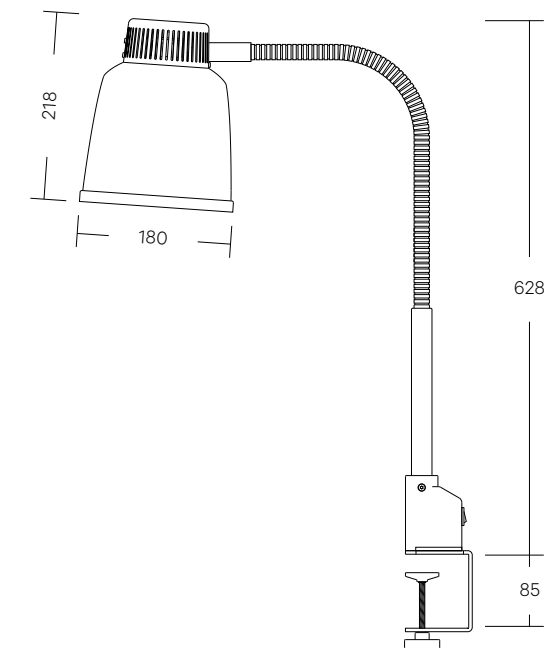

Pendant Heat Lamp Focus IO

Dimensions (Shade)	H 250 mm / Ø 220 mm
Adjustable Height (HS)	Min 850 mm / Max 1850 mm
Fixed Cord Length (RK)	Max 2000 mm
Material	Aluminium, Steel
Voltage / Power	230 V / 250 W
Heat Source	Infrared Bulb (Philips E27)
Colour Temperature	2700K (Kelvin)

Tabletop Heat Lamps

Available Finishes

Black Cement Grey Copper Brass

White

Tabletop Heat Lamp Focus LPF / Standard Base

Height (Standard Angle)	635 mm
Shade	H 218 / Ø 180 mm
Base	Ø 236 x 12 mm
Material	Aluminium, Steel
Voltage / Power	230 V / 250 W
Heat Source	Infrared Bulb (Philips E27)
Colour Temperature	2700K (Kelvin)

Available Finishes

Black Cement Grey Copper Brass

White

Tabletop Heat Lamp Focus LPF / Clamp Base

Height (Standard Angle)	628 mm
Shade	H 218 / Ø 180 mm
Fits Table Top Height	Min 10 mm, Max 60 mm
Material	Aluminium, Steel
Voltage / Power	230 V / 250 W
Heat Source	Infrared Bulb (Philips E27)
Colour Temperature	2700K (Kelvin)

Available Finishes

Black

Cement Grey

Copper

Brass

White

Tabletop Heat Lamp Focus LPF / Dual Version

Height (Standard Angle)	635 mm
Shade	H 218 / Ø 180 mm
Base	Ø 236 x 12 mm
Material	Aluminium, Steel
Voltage / Power	230 V / 2x 250 W
Heat Source	2x Infrared Bulbs (Philips E27)
Colour Temperature	2700K (Kelvin)