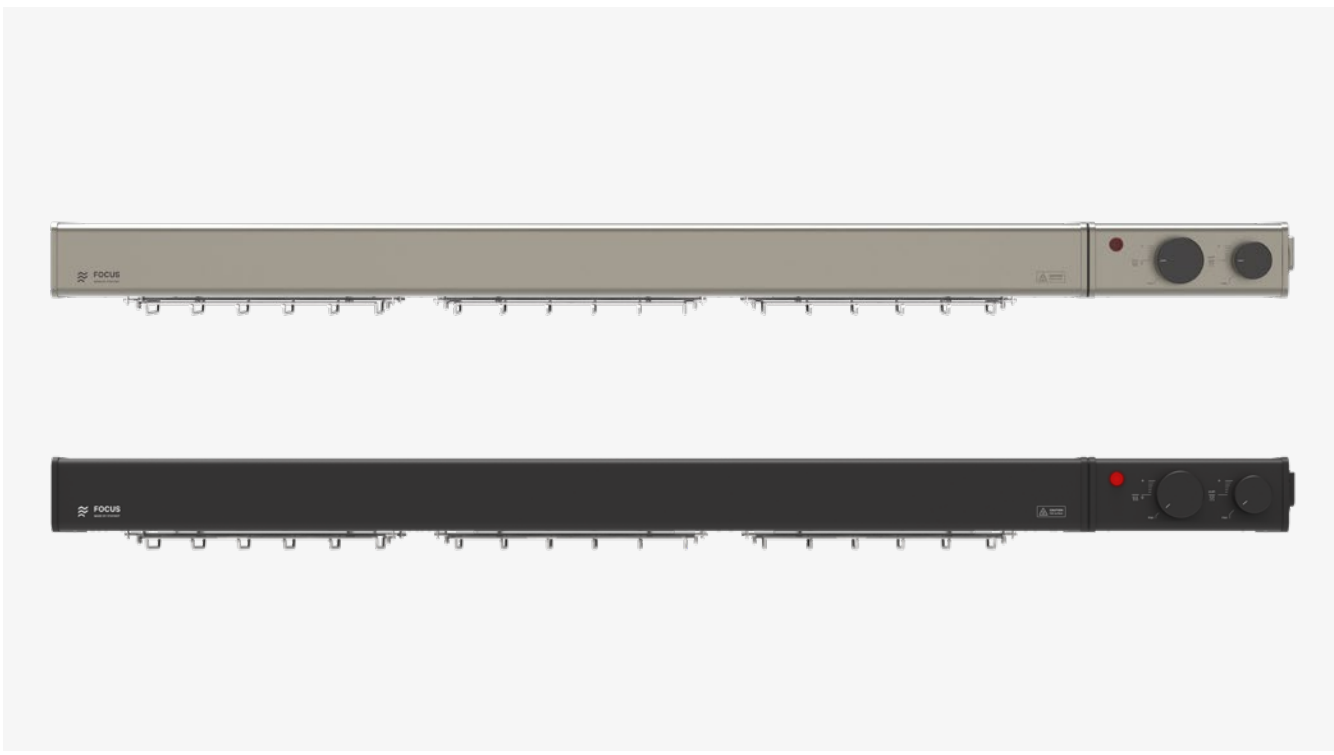

Available Finishes

Nickel

Black

Strip Heater Focus 60

Dimensions	600 x 200 x 70 mm
Material	Aluminium / Stainless Steel
Heat Source	Ceramic Heating Element
Light Source	Halogen
Colour Temperature	2700K (Kelvin)
Voltage	230 V
Power	500 + 50 W
IP Rating	IP44

Available Finishes

Nickel

Black

Strip Heater Focus 90

Dimensions	900 x 200 x 70 mm
Material	Aluminium / Stainless Steel
Heat Source	Ceramic Heating Element
Light Source	Halogen
Colour Temperature	2700K (Kelvin)
Voltage	230 V
Power	1000 + 100 W
IP Rating	IP44

Available Finishes

Nickel

Black

Strip Heater Focus 120

Dimensions	1200 x 200 x 70 mm
Material	Aluminium / Stainless Steel
Heat Source	Ceramic Heating Element
Light Source	Halogen
Colour Temperature	2700K (Kelvin)
Voltage	230 V
Power	1500 +150 W
IP Rating	IP44