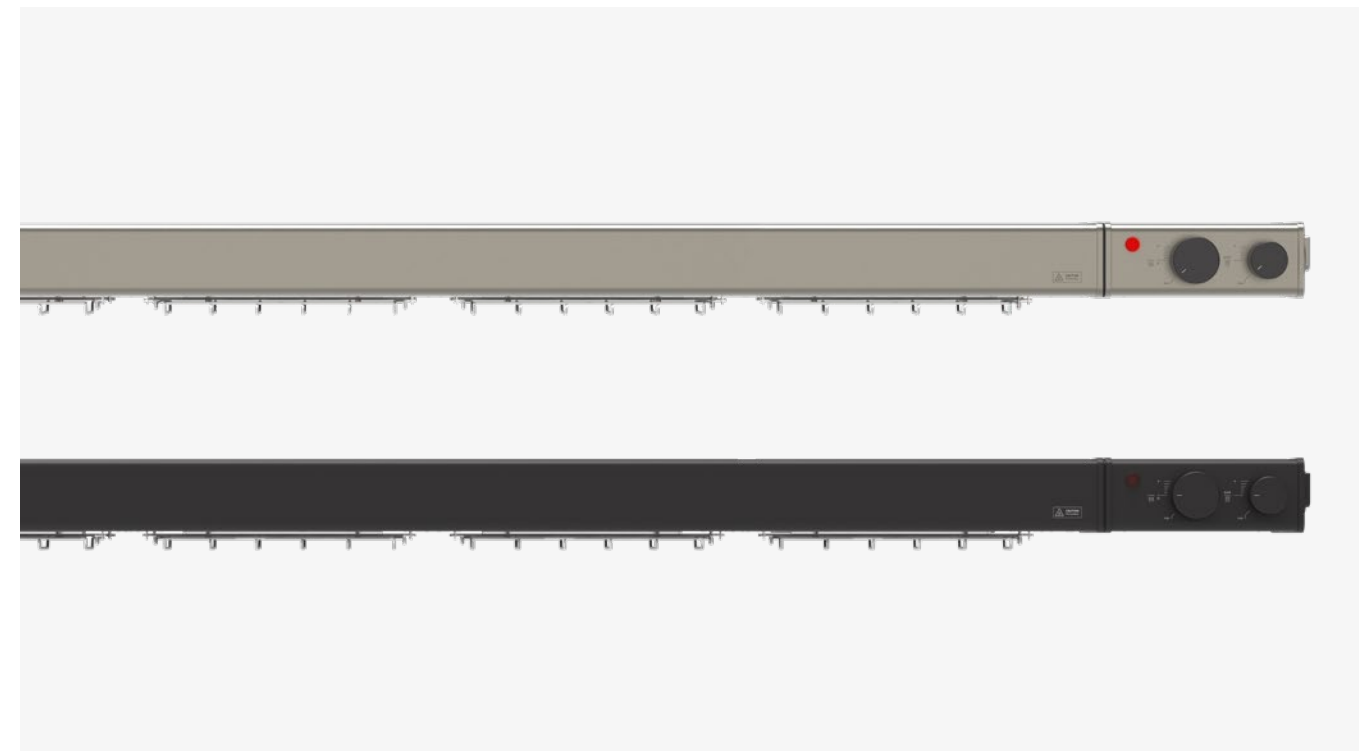

Available Finishes

Nickel

Black

Strip Heater Focus 90

Dimensions	900 x 200 x 70 mm
Material	Aluminium / Stainless Steel
Heat Source	Ceramic Heating Element
Light Source	Halogen
Colour Temperature	2700K (Kelvin)
Voltage	230 V
Power	1000 + 100 W
IP Rating	IP44

Available Finishes

Nickel

Black

Strip Heater Focus 120

Dimensions	1200 x 200 x 70 mm
Material	Aluminium / Stainless Steel
Heat Source	Ceramic Heating Element
Light Source	Halogen
Colour Temperature	2700K (Kelvin)
Voltage	230 V
Power	1500 +150 W
IP Rating	IP44