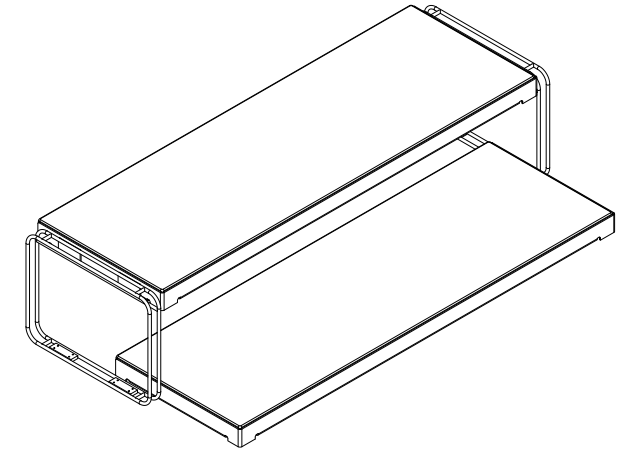

Stayhot Focus Modular System

Example #2 The Double Decker Buffet

An abundance of space is usually a rare commodity at the buffet table. We sought to combat this issue by creating a two tiered food warming station that effectively doubles the area available for displaying hot food. Simply combine the customised Hot Tray Stand and Frame with the Focus Hot Tray, and you have created The Double Decker Buffet!

Individual Components

- 2x Hot Tray Focus 412
  VH1-0412-RF
- 2x Hot Tray Frame 400 x 1200
  FMS-HTF-412-S
- 1x Hot Tray Stand 400 x 300
  FMS-HTS-43-S