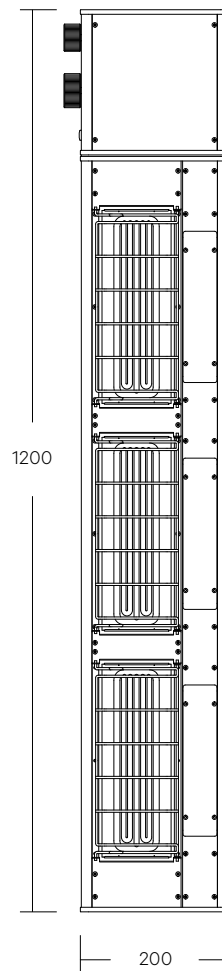

Available Finishes

Nickel

Black

Strip Heater Focus 150

Dimensions	1500 x 200 x 70 mm
Material	Aluminium / Stainless Steel
Heat Source	Ceramic Heating Element
Light Source	Halogen
Colour Temperature	2700K (Kelvin)
Voltage	230 V
Power	2000 + 200 W
IP Rating	IP44