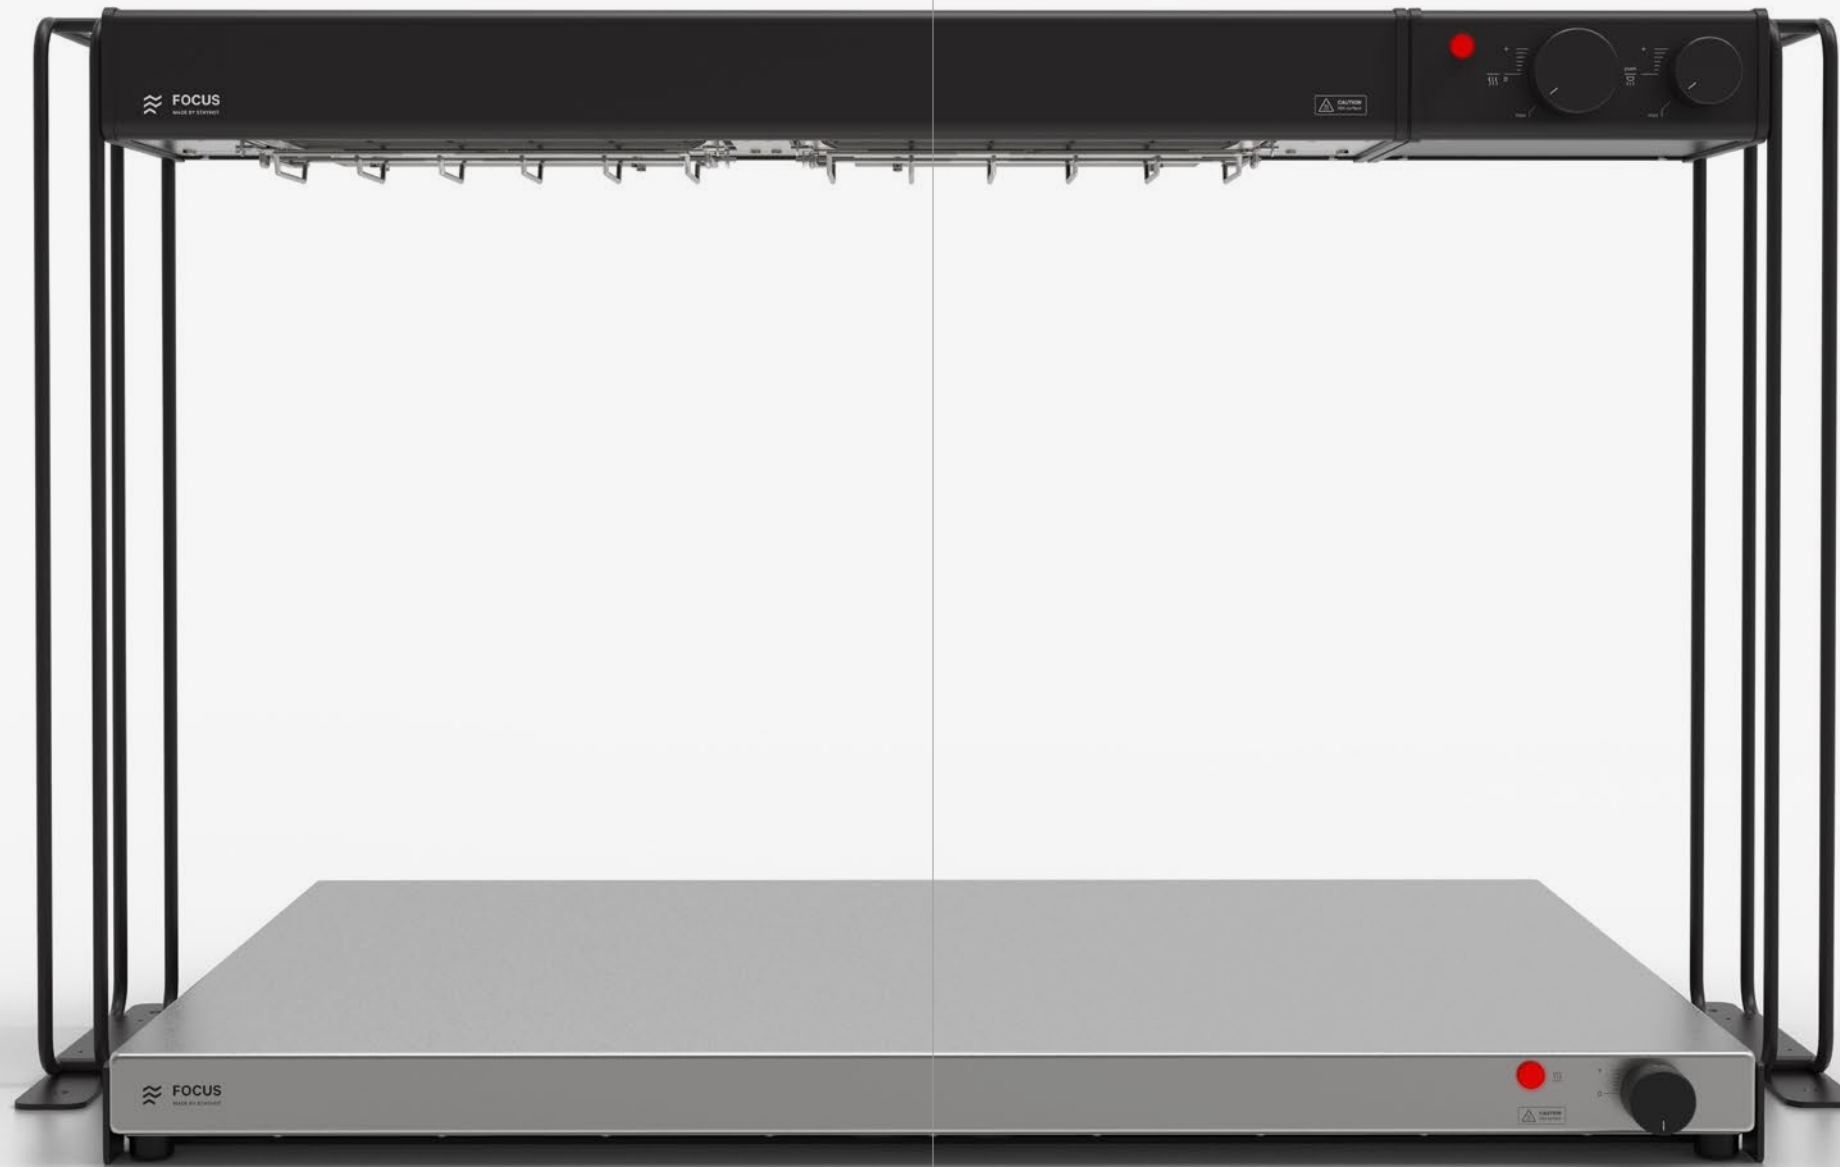

Available Finishes

Nickel

Black

Strip Heater Focus 120

Dimensions	1200 x 200 x 70 mm
Material	Aluminium / Stainless Steel
Heat Source	Ceramic Heating Element
Light Source	Halogen
Colour Temperature	2700K (Kelvin)
Voltage	230 V
Power	1500 +150 W
IP Rating	IP44

System

Modular

Stayhot Focus Modular System

Example #1 The Above & Below

Elevate your buffet with this custom solution. The Focus Hot Tray and Focus Strip Heater fuse together seamlessly through the addition of our custom made Hot Tray Frame and Strip Heater Stand, providing heat from both above and below.

Individual Components

- | | |
|---------------------------------------|---|
| 1x Strip Heater Focus 90
VB1-090-S | 1x Hot Tray Focus 68
VH1-0608-RF |
| 1x Strip Heater Stand
FMS-VBS-S | 1x Hot Tray Frame 600 x 800
FMS-HTF-68-S |