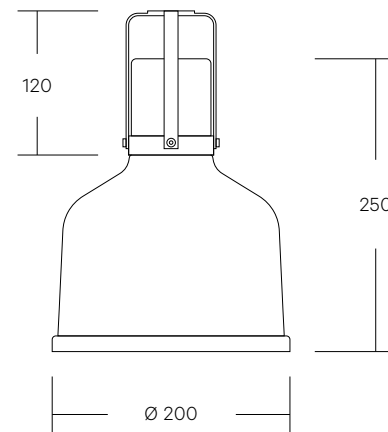

Pendant Heat Lamps

Available Finishes

Cord Options

Pendant Heat Lamp Focus RO

Dimensions (Shade)	H 250 mm / Ø 220 mm
Adjustable Height (HS)	Min 850 mm / Max 1850 mm
Fixed Cord Length (RK)	Max 2000 mm
Material	Aluminium, Steel
Voltage / Power	230 V / 250 W
Heat Source	Infrared Bulb (Philips E27)
Colour Temperature	2700K (Kelvin)

Available Finishes

Cord Options

Pendant Heat Lamp Focus RS

Dimensions (Shade)	H 220 mm / Ø 220 mm
Adjustable Height (HS)	Min 850 mm / Max 1850 mm
Fixed Cord Length (RK)	Max 2000 mm
Material	Aluminium
Voltage / Power	230 V / 250 W
Heat Source	Infrared Bulb (Philips E27)
Colour Temperature	2700K (Kelvin)

Cord Options

Retractable (HS) Fixed (RK)

Pendant Heat Lamp Focus MO

Dimensions (Shade)	H 250 mm / Ø 200 mm
Adjustable Height (HS)	Min 850 mm / Max 1850 mm
Fixed Cord Length (RK)	Max 2000 mm
Material	Aluminium, Steel
Voltage / Power	230 V / 250 W
Heat Source	Infrared Bulb (Philips E27)
Colour Temperature	2700K (Kelvin)

Pendant Heat Lamp Focus MS

Dimensions (Shade)	H 250 mm / Ø 200 mm
Adjustable Height (HS)	Min 850 mm / Max 1850 mm
Fixed Cord Length (RK)	Max 2000 mm
Material	Aluminium
Voltage / Power	230 V / 250 W
Heat Source	Infrared Bulb (Philips E27)
Colour Temperature	2700K (Kelvin)