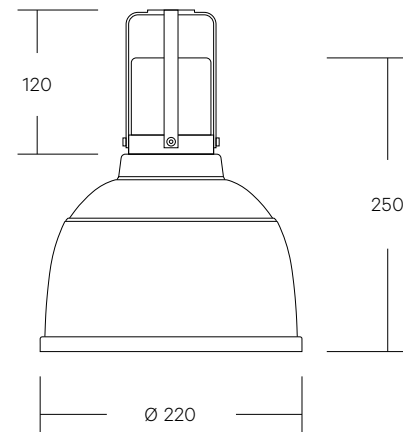

Pendant Heat Lamps

Available Finishes

Cord Options

Pendant Heat Lamp Focus RO

Dimensions (Shade)	H 250 mm / Ø 220 mm
Adjustable Height (HS)	Min 850 mm / Max 1850 mm
Fixed Cord Length (RK)	Max 2000 mm
Material	Aluminium, Steel
Voltage / Power	230 V / 250 W
Heat Source	Infrared Bulb (Philips E27)
Colour Temperature	2700K (Kelvin)

Available Finishes

Cord Options

Pendant Heat Lamp Focus RS

Dimensions (Shade)	H 220 mm / Ø 220 mm
Adjustable Height (HS)	Min 850 mm / Max 1850 mm
Fixed Cord Length (RK)	Max 2000 mm
Material	Aluminium
Voltage / Power	230 V / 250 W
Heat Source	Infrared Bulb (Philips E27)
Colour Temperature	2700K (Kelvin)

Pendant Heat Lamp Focus MS

Dimensions (Shade)	H 250 mm / Ø 200 mm
Adjustable Height (HS)	Min 850 mm / Max 1850 mm
Fixed Cord Length (RK)	Max 2000 mm
Material	Aluminium
Voltage / Power	230 V / 250 W
Heat Source	Infrared Bulb (Philips E27)
Colour Temperature	2700K (Kelvin)

Pendant Heat Lamp Focus IO

Dimensions (Shade)	H 250 mm / Ø 220 mm
Adjustable Height (HS)	Min 850 mm / Max 1850 mm
Fixed Cord Length (RK)	Max 2000 mm
Material	Aluminium, Steel
Voltage / Power	230 V / 250 W
Heat Source	Infrared Bulb (Philips E27)
Colour Temperature	2700K (Kelvin)