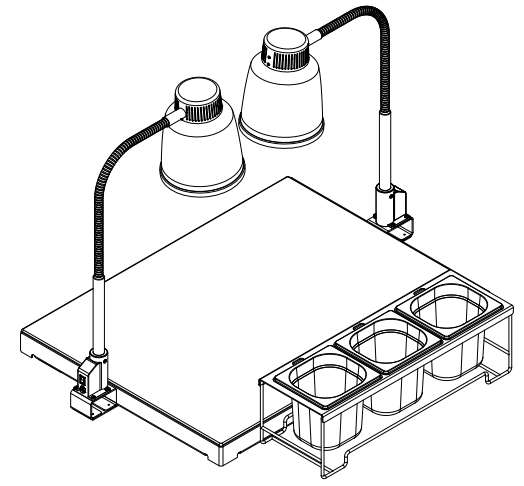

Stayhot Focus Modular System

Example #3 The Plating Station

A flexible and refined plating station for the discerning chef. A combination of our Tabletop Heat Lamp LPF and the Focus Hot Tray provides reliable heat from above and below, while the Canteen Holder ensures ease of access to all relevant garnishes and finishing touches before serving.

Individual Components

1x	Hot Tray Focus 68 VH1-0608-RF	2x	Tabletop Heat Lamp Focus LPF LPF1-FC-S
1x	Hot Tray Frame 600 x 800 FMS-HTF-68-S	1x	Canteen Holder (Optional) FMS-CH-S