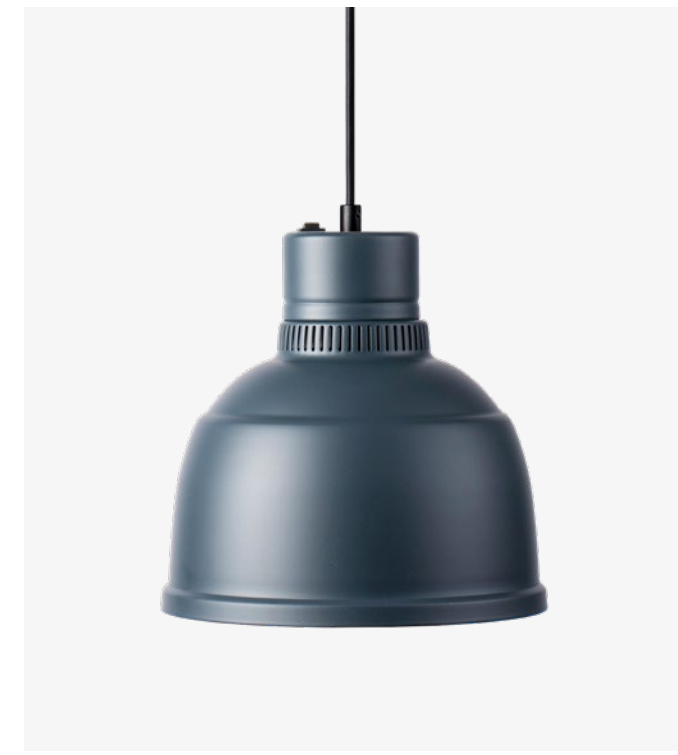

Pendant Heat Lamps

Available Finishes

Cord Options

Pendant Heat Lamp Focus RO

Dimensions (Shade)	H 250 mm / Ø 220 mm
Adjustable Height (HS)	Min 850 mm / Max 1850 mm
Fixed Cord Length (RK)	Max 2000 mm
Material	Aluminium, Steel
Voltage / Power	230 V / 250 W
Heat Source	Infrared Bulb (Philips E27)
Colour Temperature	2700K (Kelvin)

Available Finishes

Cord Options

Pendant Heat Lamp Focus RS

Dimensions (Shade)	H 220 mm / Ø 220 mm
Adjustable Height (HS)	Min 850 mm / Max 1850 mm
Fixed Cord Length (RK)	Max 2000 mm
Material	Aluminium
Voltage / Power	230 V / 250 W
Heat Source	Infrared Bulb (Philips E27)
Colour Temperature	2700K (Kelvin)

Cord Options

Retractable (HS) Fixed (RK)

Pendant Heat Lamp Focus MO

Dimensions (Shade)	H 250 mm / Ø 200 mm
Adjustable Height (HS)	Min 850 mm / Max 1850 mm
Fixed Cord Length (RK)	Max 2000 mm
Material	Aluminium, Steel
Voltage / Power	230 V / 250 W
Heat Source	Infrared Bulb (Philips E27)
Colour Temperature	2700K (Kelvin)