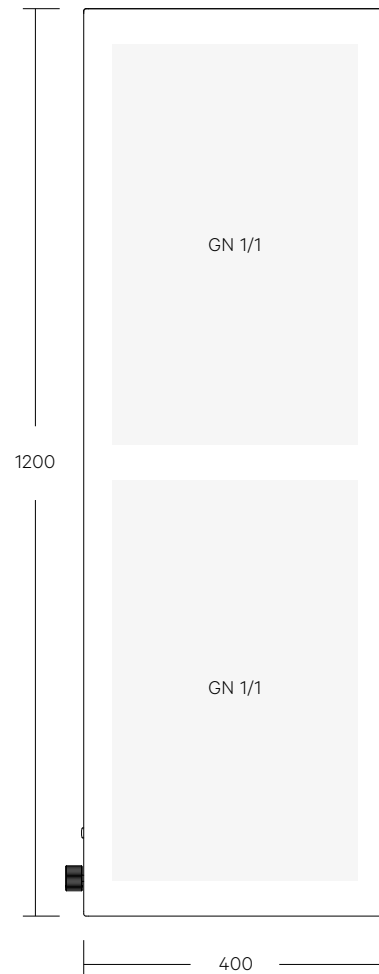

Pendant Heat Lamps

Available Finishes

Cord Options

Pendant Heat Lamp Focus RO

Dimensions (Shade)	H 250 mm / Ø 220 mm
Adjustable Height (HS)	Min 850 mm / Max 1850 mm
Fixed Cord Length (RK)	Max 2000 mm
Material	Aluminium, Steel
Voltage / Power	230 V / 250 W
Heat Source	Infrared Bulb (Philips E27)
Colour Temperature	2700K (Kelvin)

Available Finishes

Black

Cement Grey

Copper

Brass

White

Tabletop Heat Lamp Focus LPF / Dual Version

Height (Standard Angle)	635 mm
Shade	H 218 / Ø 180 mm
Base	Ø 236 x 12 mm
Material	Aluminium, Steel
Voltage / Power	230 V / 2x 250 W
Heat Source	2x Infrared Bulbs (Philips E27)
Colour Temperature	2700K (Kelvin)

Hot Tray Focus 68

Dimensions	600 x 800 x 53 mm
Heated Surface	600 x 800 mm
GN Standard	Adapted to GN 2/1
Material	Stainless Steel / Brass
Voltage / Power	230 V / 1800 W
Temperature	Max 105° C
IP Rating	IP43

Available Finishes

Stainless Steel

Brass

Hot Tray Focus 412

Dimensions	400 x 1200 x 53 mm
Heated Surface	400 x 1200 mm
GN Standard	Adapted to 2x GN 1/1
Material	Stainless Steel / Brass
Voltage / Power	230 V / 1800 W
Temperature	Max 105° C
IP Rating	IP43