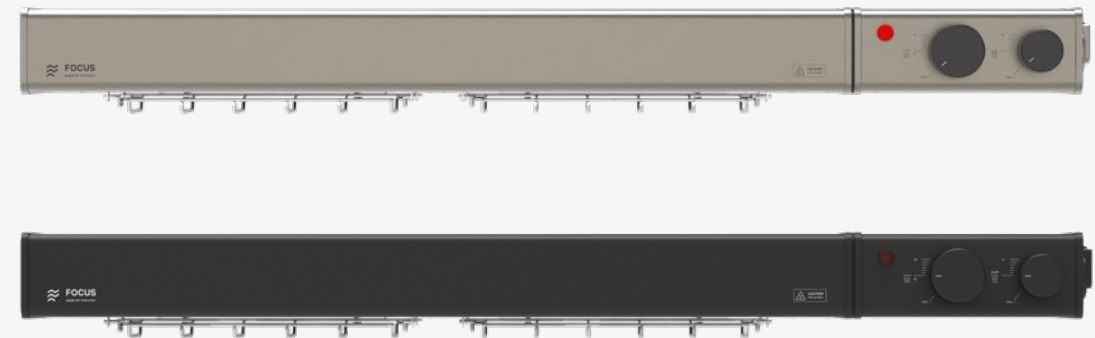

Legs for tabletop mounting available in addition to the standard mounting plates for installation under shelf

Available in Nickel Grey and Stealth Black

The cord output can be adjusted in four directions

Available Finishes

Nickel

Black

Strip Heater Focus 60

Dimensions	600 x 200 x 70 mm
Material	Aluminium / Stainless Steel
Heat Source	Ceramic Heating Element
Light Source	Halogen
Colour Temperature	2700K (Kelvin)
Voltage	230 V
Power	500 + 50 W
IP Rating	IP44

Available Finishes

Nickel

Black

Strip Heater Focus 90

Dimensions	900 x 200 x 70 mm
Material	Aluminium / Stainless Steel
Heat Source	Ceramic Heating Element
Light Source	Halogen
Colour Temperature	2700K (Kelvin)
Voltage	230 V
Power	1000 + 100 W
IP Rating	IP44