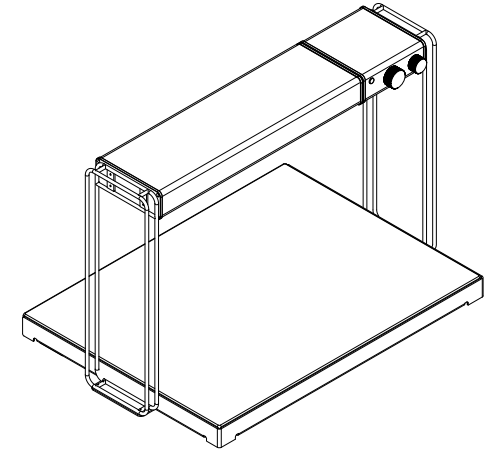

System

Modular

Stayhot Focus Modular System

Example #1 The Above & Below

Elevate your buffet with this custom solution. The Focus Hot Tray and Focus Strip Heater fuse together seamlessly through the addition of our custom made Hot Tray Frame and Strip Heater Stand, providing heat from both above and below.

Individual Components

- | | |
|---------------------------------------|---|
| 1x Strip Heater Focus 90
VB1-090-S | 1x Hot Tray Focus 68
VH1-0608-RF |
| 1x Strip Heater Stand
FMS-VBS-S | 1x Hot Tray Frame 600 x 800
FMS-HTF-68-S |