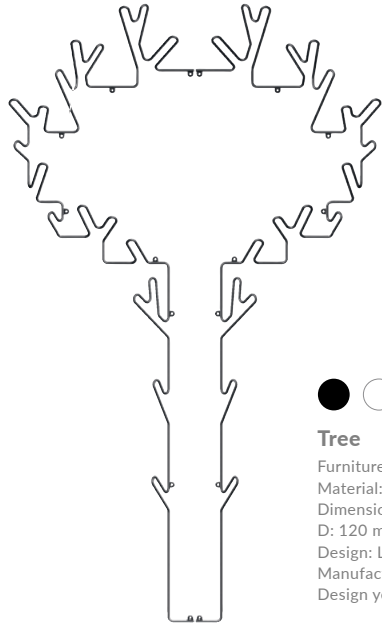

Nature

Tree

Furniture type: Hanger
Material: Metal wire
Dimensions: H: 1500 mm
D: 120 mm W: 880 mm
Design: Louise Hederström
Manufactured: Sweden
Design year: 2006

Branch

Furniture type: Hanger
Material: Metal wire
Dimensions: H: 1170 mm
D: 98 mm W: 290 mm
Design: Louise Hederström
Manufactured: Sweden
Design year: 2006

Buddy

Furniture type: Hook
Material: Metal wire
Dimensions: H: 130 mm
D: 45 mm W: 110 mm
Design: Louise Hederström
Manufactured: Sweden
Design year: 2011

Crown

Furniture type: Hanger
Material: Metal wire
Dimensions: H: 260 mm
D: 125 mm W: 550 mm
Design: Louise Hederström
Manufactured: Sweden
Design year: 2005

Twig

Furniture type: Hook
Material: Metal wire
Dimensions: H: 240 mm
D: 60 mm W: 195 mm
Design: Louise Hederström
Manufactured: Sweden
Design year: 2015

Pythagoras

Pythagoras Bracket

Furniture type: Bracket
Material: Recycled metal wire
Dimensions: H: 200 mm
D: 150 mm W: 105 mm
Design: Gustav Rosén
Manufactured: Sweden
Design year: 2016

Pythagoras Drawer

Furniture type: Shelf
Material: MDF+wood veneer
Dimensions: H: 110 mm
D: 270 mm W: 410 mm
Design: Gustav Rosén
Manufactured: Sweden
Design year: 2018

Pythagoras Shelf

Furniture type: Shelf
Material: MDF+wood veneer
Dimensions: H: 19 mm
D: 200 mm W: 800 mm
Design: Gustav Rosén
Manufactured: Sweden
Design year: 2016

Pythagoras Shelf L

Furniture type: Shelf
Material: MDF+wood veneer
Dimensions: H: 19 mm
D: 270 mm W: 800 mm
Design: Gustav Rosén
Manufactured: Sweden
Design year: 2018

Pythagoras Drawer L

Furniture type: Shelf
Material: MDF+wood veneer
Dimensions: H: 110 mm
D: 270 mm W: 800 mm
Design: Gustav Rosén
Manufactured: Sweden
Design year: 2018

Pythagoras XS

Furniture type: Shelf
Material: Recycled metal wire,
MDF+wood veneer
Dimensions: H: 420 mm
D: 65-125 mm W: 127 mm
Design: Gustav Rosén
Manufactured: Sweden
Design year: 2018