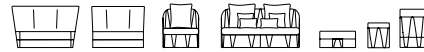

PARADISO COLLECTION