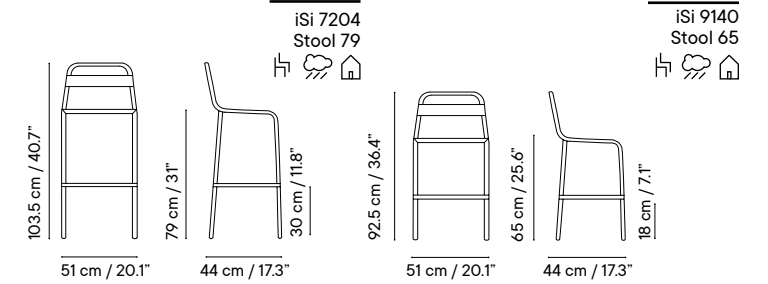

LAMENUA

Anglet

Designed by iSiMAR

Collection made of galvanized steel, polyester powder coated. Suitable for outdoor, indoor, and contract use.

Colección fabricada con acero galvanizado y lacado con polvo de poliéster. Apto para uso exterior, interior y contract.

- Metal finishes 214
- Outdoor fabric 218
- Outdoor leather 220
- Cushions 221
- Porcelain table-top 222
- Compact table-top 223

Dimensions in cm and inches
Medidas en cms y pulgadas

iSi 7202
Anthracite grey RAL 7016