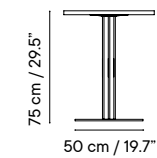

Paradiso

Designed by ILMIODESIGN

Collection made of galvanized tube, polyester powder coated. Suitable for outdoor, indoor, and contract use.

Colección fabricada con tubo galvanizado y lacado con polvo de poliéster. Apto para uso exterior, interior y contract.

Metal finishes 214
Outdoor fabric 218
Outdoor leather 220
Cushions 221
Porcelain table-top 222
Compact table-top 223

Dimensions in cm and inches
Medidas en cms y pulgadas

Dimensions in cm and inches
Medidas en cms y pulgadas