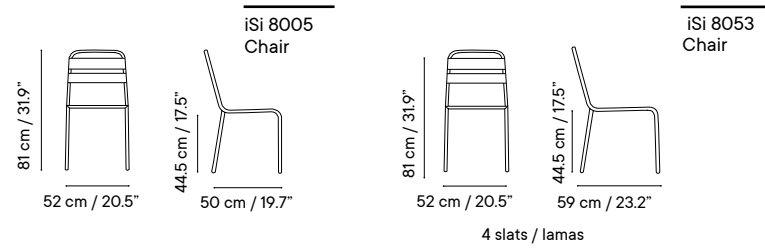

Barceloneta

Designed by iSiMAR

Collection made of aluminum, polyester powder coated. Suitable for outdoor, indoor, and contract use.

Colección fabricada con aluminio lacado con polvo de poliéster. Apto para uso exterior, interior y contract.

Metal finishes 214
Outdoor fabric 218
Outdoor leather 220
Cushions 221
Porcelain table-top 222
Compact table-top 223

Dimensions in cm and inches
Medidas en cms y pulgadas

Dimensions in cm and inches
Medidas en cms y pulgadas

TEXTILEN
Available in various colors, please inquire.
Disponible en varios colores, consultar.