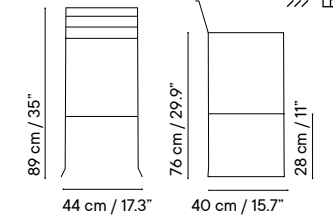

iSi 8003
Stool 76