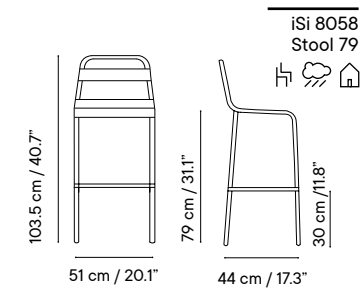

Metal finishes 214
Outdoor fabric 218
Outdoor leather 220
Cushions 221
Porcelain table-top 222
Compact table-top 223

Dimensions in cm and inches
Medidas en cms y pulgadas

iSi 8055
Chair

iSi 8056
Armchair