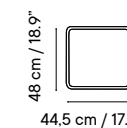

Metal finishes 214
Outdoor fabric 218
Outdoor leather 220
Cushions 221
Porcelain table-top 222
Compact table-top 223

Dimensions in cm and inches
Medidas en cms y pulgadas

iSi 8064
Chair

iSi 9087
Puff

iSi 9088
Bench