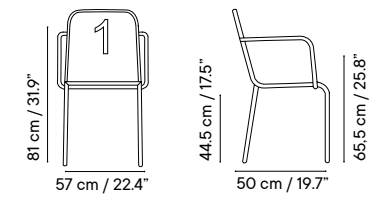

Metal finishes 214
Outdoor fabric 218
Outdoor leather 220
Cushions 221
Porcelain table-top 222
Compact table-top 223

Dimensions in cm and inches
Medidas en cms y pulgadas

NEW iSi 8115
Chair

NEW iSi 8116
Armchair

Metal finishes 214
Outdoor fabric 218
Outdoor leather 220
Cushions 221
Porcelain table-top 222
Compact table-top 223

Dimensions in cm and inches
Medidas en cms y pulgadas

NEW iSi 8119
Chair

NEW iSi 8120
Armchair