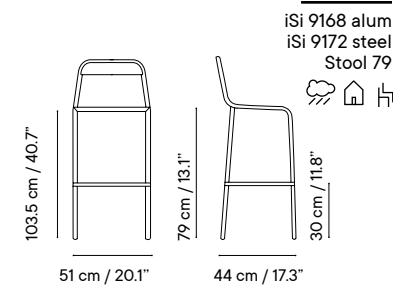

Rimini Stools & Capri Table
Pine Green RAL 6005
Sand Beige RAL 7032
Ibiza White RAL 9016

Rimini

Designed by Matteo Thun

Collection made of galvanized steel or aluminium, polyester powder coated. Suitable for outdoor, indoor, and contract use. Available table-tops: compact.

Colección fabricada con acero o aluminio y lacado con polvo de poliéster. Apto para uso exterior, interior y contract. Disponible en tablero compacto.

- Metal finishes 214
- Outdoor fabric 218
- Outdoor leather 220
- Cushions 221
- Porcelain table-top 222
- Compact table-top 223

Dimensions in cm and inches
Medidas en cms y pulgadas

iSi 9166 alum
iSi 9170 steel
Chair

iSi 9169 alum
iSi 9173 steel
Stool 65