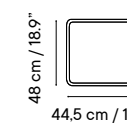

Metal finishes 214
Outdoor fabric 218
Outdoor leather 220
Cushions 221
Porcelain table-top 222
Compact table-top 223

Dimensions in cm and inches
Medidas en cms y pulgadas

iSi 8064
Chair

iSi 9087
Puff

iSi 9088
Bench