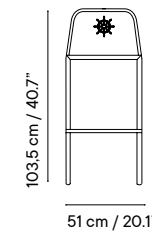

Nautic

Designed by iSiMAR

Collection made of galvanized steel, polyester powder coated. Suitable for outdoor, indoor and contract use.

Colección fabricada con acero galvanizado y lacado con polvo de poliéster. Apto para uso exterior, interior y Contract.

Metal finishes 214
Outdoor fabric 218
Outdoor leather 220
Cushions 221
Porcelain table-top 222
Compact table-top 223

Dimensions in cm and inches
Medidas en cms y pulgadas