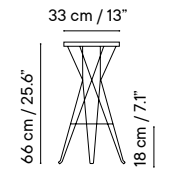

iSi 8111
Upholstered stool 65
NEW
Icon: house with cloud and rain

iSi 8028
Stool 65
Icon: house with cloud and rain