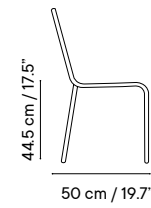

Nautic

Designed by iSiMAR

Collection made of galvanized steel, polyester powder coated. Suitable for outdoor, indoor and contract use.

Colección fabricada con acero galvanizado y lacado con polvo de poliéster. Apto para uso exterior, interior y Contract.

Metal finishes 214
Outdoor fabric 218
Outdoor leather 220
Cushions 221
Porcelain table-top 222
Compact table-top 223

Dimensions in cm and inches
Medidas en cms y pulgadas