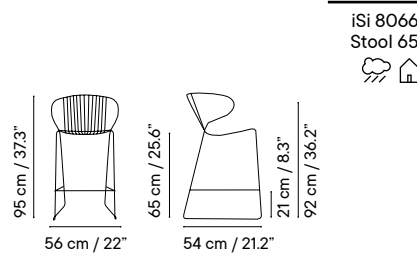

Bolonia

Designed by iSiMAR

Collection made of galvanized wire, polyester powder coated. Suitable for outdoor, indoor, and contract use.

Colección fabricada con varilla galvanizado y lacado con polvo de poliéster. Apto para uso exterior, interior y contract.

- Metal finishes 214
- Outdoor fabric 218
- Outdoor leather 220
- Cushions 221
- Porcelain table-top 222
- Compact table-top 223

Dimensions in cm and inches
Medidas en cms y pulgadas

Dimensions in cm and inches
Medidas en cms y pulgadas

iSi 9151
Junior
☀️ 🏠

iSi 8072
Chair
☀️ 🏠

iSi 7207
Armchair
☀️ 🏠

iSi 9152
Poltrona
☀️ 🏠

iSi 9144
Footrest
☀️ 🏠

iSi 8073 Sofa complet
iSi 8074 Sofa basic
☀️ 🏠