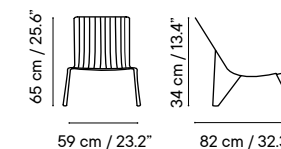

Mónaco

Designed by iSiMAR

Collection made of galvanized steel, polyester powder coated. Suitable for outdoor, indoor, and contract use.

Colección fabricada con acero galvanizado y lacado con polvo de poliéster. Apto para uso exterior, interior y contract.

- Metal finishes 214
- Outdoor fabric 218
- Outdoor leather 220
- Cushions 221
- Porcelain table-top 222
- Compact table-top 223

Dimensions in cm and inches
Medidas en cms y pulgadas

iSi 8022