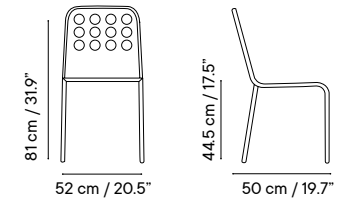

SEVILLA

Sevilla

Designed by iSiMAR

Collection made of galvanized steel, polyester powder coated. Suitable for outdoor, indoor and contract use.

Colección fabricada con acero galvanizado y lacado con polvo de poliéster. Apto para uso exterior, interior y Contract.

Metal finishes 214
Outdoor fabric 218
Outdoor leather 220
Cushions 221
Porcelain table-top 222
Compact table-top 223

Dimensions in cm and inches
Medidas en cms y pulgadas