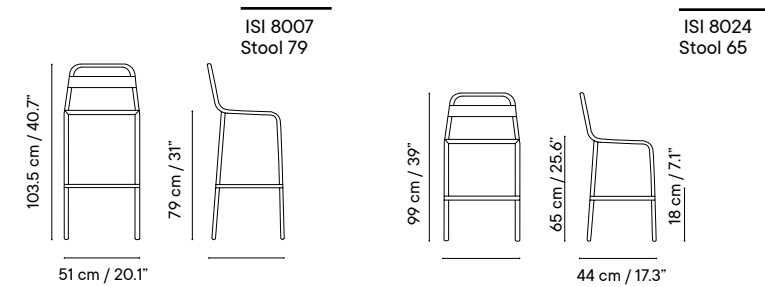

Barceloneta

Designed by iSiMAR

Collection made of aluminum, polyester powder coated. Suitable for outdoor, indoor, and contract use.

Colección fabricada con aluminio lacado con polvo de poliéster. Apto para uso exterior, interior y contract.

Metal finishes 214
Outdoor fabric 218
Outdoor leather 220
Cushions 221
Porcelain table-top 222
Compact table-top 223

Dimensions in cm and inches
Medidas en cms y pulgadas

Dimensions in cm and inches
Medidas en cms y pulgadas

TEXTILEN
Available in various colors, please inquire.
Disponible en varios colores, consultar.