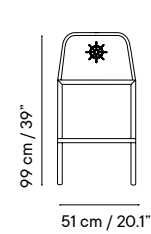

iSi 8115
Navy blue RAL 5011