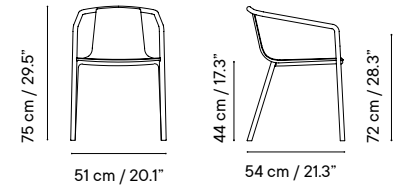

- Metal finishes 214
- Outdoor fabric 218
- Outdoor leather 220
- Cushions 221
- Porcelain table-top 222
- Compact table-top 223

Dimensions in cm and inches
Medidas en cms y pulgadas

iSi 8001
Chair

iSi 8002
Armchair

Metal finishes 214
Outdoor fabric 218
Outdoor leather 220
Cushions 221
Porcelain table-top 222
Compact table-top 223

Dimensions in cm and inches
Medidas en cms y pulgadas

iSi 7210
Armchair
Icon representing outdoor and indoor use.