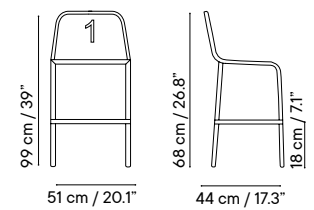

NEW iSi 8122
Stool 65