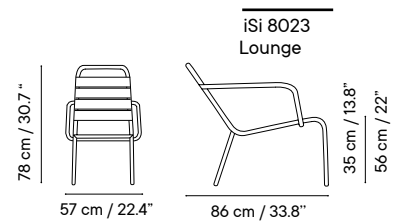

Barceloneta

Designed by iSiMAR

Collection made of aluminum, polyester powder coated. Suitable for outdoor, indoor, and contract use.

Colección fabricada con aluminio lacado con polvo de poliéster. Apto para uso exterior, interior y contract.

Metal finishes 214
Outdoor fabric 218
Outdoor leather 220
Cushions 221
Porcelain table-top 222
Compact table-top 223

Dimensions in cm and inches
Medidas en cms y pulgadas

Dimensions in cm and inches
Medidas en cms y pulgadas

TEXTILEN
Available in various colors, please inquire.
Disponible en varios colores, consultar.