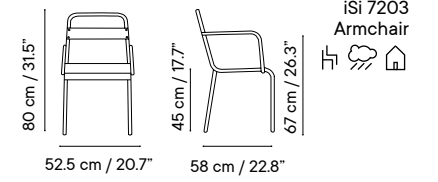

LAMENUA

Anglet

Designed by iSiMAR

Collection made of galvanized steel, polyester powder coated. Suitable for outdoor, indoor, and contract use.

Colección fabricada con acero galvanizado y lacado con polvo de poliéster. Apto para uso exterior, interior y contract.

- Metal finishes 214
- Outdoor fabric 218
- Outdoor leather 220
- Cushions 221
- Porcelain table-top 222
- Compact table-top 223

Dimensions in cm and inches
Medidas en cms y pulgadas

iSi 7202
Anthracite grey RAL 7016