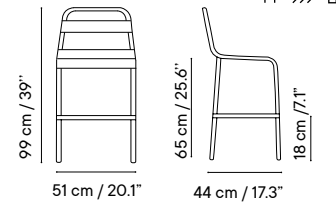

iSi 8059
Bench

iSi 8057
Stool 65