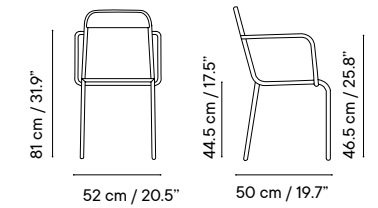

Dimensions in cm and inches
Medidas en cms y pulgadas

iSi 9210
Chair

iSi 9211
Armchair

iSi 9212
Stool 76

iSi 9213
Stool 65

iSi 9210
Geranium Red RAL 3020

iSi 9211
Anthracite grey RAL 7016

iSi 9212
Geranium Red RAL 3020

- Metal finishes 214
- Outdoor fabric 218
- Outdoor leather 220
- Cushions 221
- Porcelain table-top 222
- Compact table-top 223

Dimensions in cm and inches
 Medidas en cms y pulgadas

iSi 9166 alum
 iSi 9170 steel
 Chair