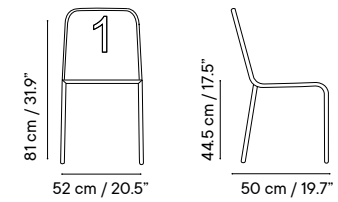

NEW iSi 8119
Chair