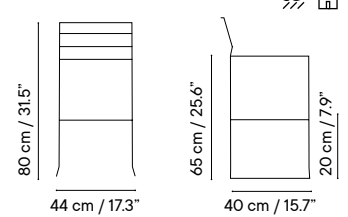

iSi 8004
Table