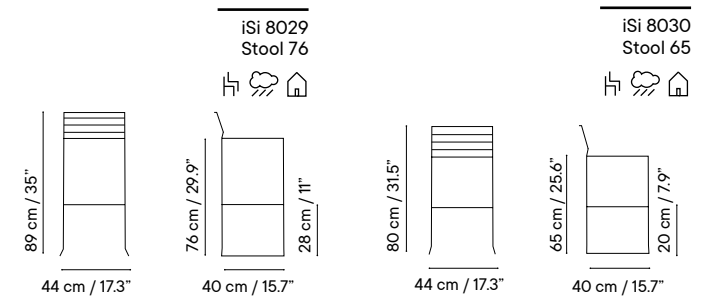

Tarifa

Designed by iSiMAR

Collection made of galvanized wire, polyester powder coated. Suitable for outdoor, indoor, and contract use.

Colección fabricada con varilla galvanizado y lacado con polvo de poliéster. Apto para uso exterior, interior y contract.

Metal finishes 214
Outdoor fabric 218
Outdoor leather 220
Cushions 221
Porcelain table-top 222
Compact table-top 223