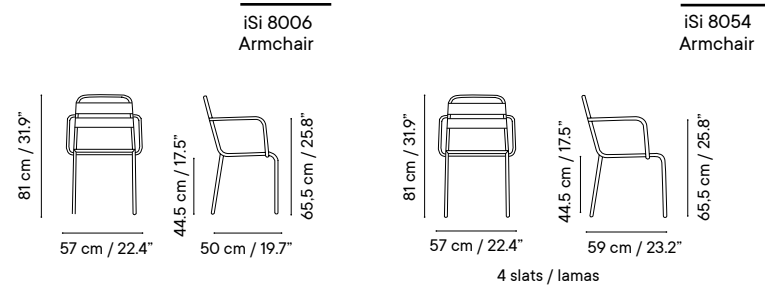

Barceloneta

Designed by iSiMAR

Collection made of aluminum, polyester powder coated. Suitable for outdoor, indoor, and contract use.

Colección fabricada con aluminio lacado con polvo de poliéster. Apto para uso exterior, interior y contract.

Metal finishes 214
Outdoor fabric 218
Outdoor leather 220
Cushions 221
Porcelain table-top 222
Compact table-top 223

Dimensions in cm and inches
Medidas en cms y pulgadas

Dimensions in cm and inches
Medidas en cms y pulgadas

TEXTILEN
Available in various colors, please inquire.
Disponible en varios colores, consultar.