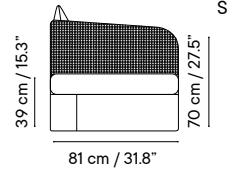

iSi 8107
Sofá Complete
iSi 8108
Sofá Basic
NEW