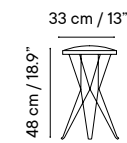

Metal finishes 214
Outdoor fabric 218
Outdoor leather 220
Cushions 221
Porcelain table-top 222
Compact table-top 223

Dimensions in cm and inches
Medidas en cms y pulgadas

iSi 8110
Upholstered mini stool 48
NEW
Icon: house with cloud and rain