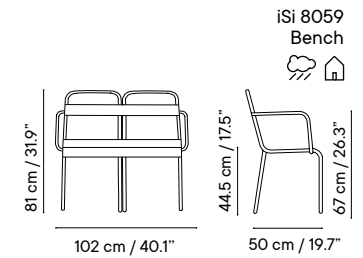

Biarritz

Designed by iSiMAR

Collection made of aluminum, polyester powder coated. Suitable for outdoor, indoor, and contract use.

Colección fabricada con aluminio lacado con polvo de poliéster. Apto para uso exterior, interior y contract.

Metal finishes 214
Outdoor fabric 218
Outdoor leather 220
Cushions 221
Porcelain table-top 222
Compact table-top 223

Dimensions in cm and inches
Medidas en cms y pulgadas

iSi 8055
Chair

iSi 8056
Armchair