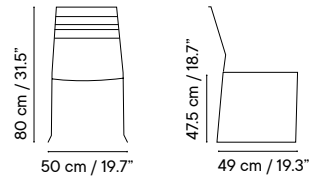

- Metal finishes 214
- Outdoor fabric 218
- Outdoor leather 220
- Cushions 221
- Porcelain table-top 222
- Compact table-top 223

Dimensions in cm and inches
Medidas en cms y pulgadas

iSi 8001
Chair

iSi 8002
Armchair