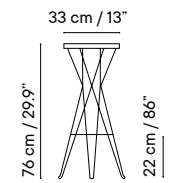

iSi 8112
Upholstered stool 76
NEW
Icon: house with cloud and rain

iSi 8021
Stool 76
Icon: house with cloud and rain