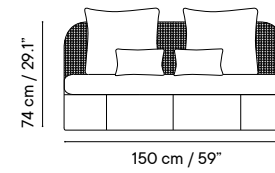

iSi 8107
Sofá Complete
iSi 8108
Sofá Basic
NEW