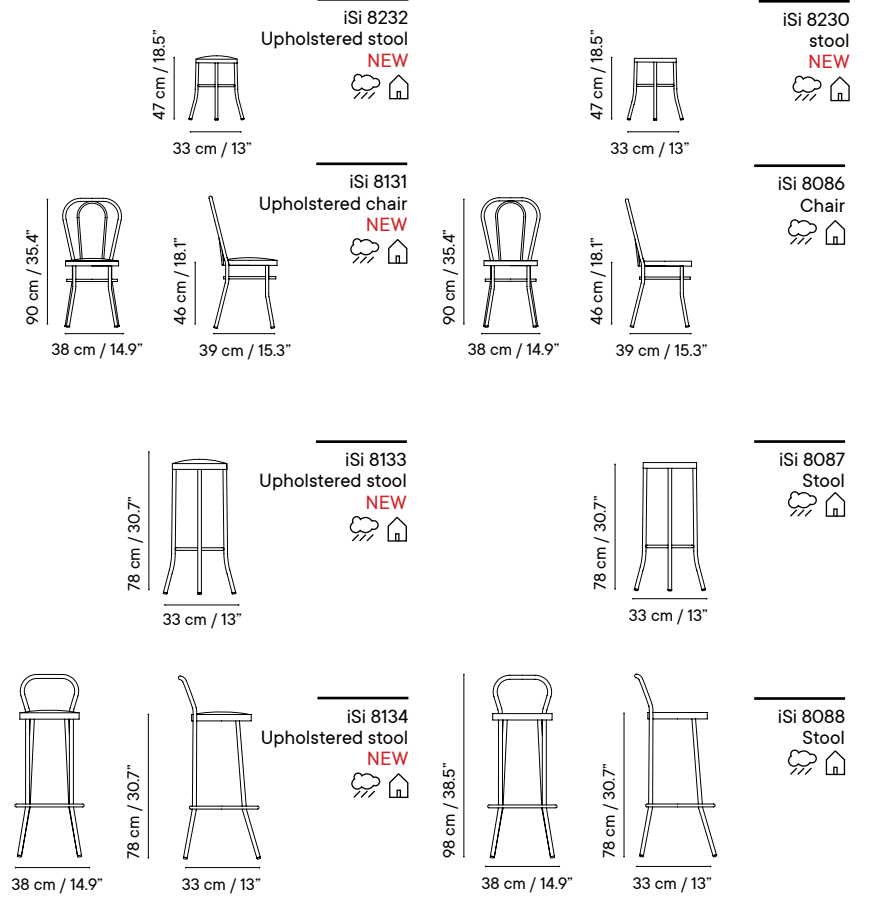

iSi 8086 Pale green
iSi 8131 Emerald green Hill 1022
iSi 8087 Geranium red
iSi 8133 Navy blue RAL 5011 Horizon 1042
iSi 8230 Plain blue RAL 5002
iSi 8232 Navy blue RAL 5011 Horizon 1042
iSi 8088 Manganese
iSi 8134 Navy blue RAL 5011 Horizon 1042