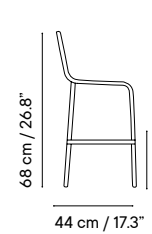

NEW iSi 8118
Stool 65