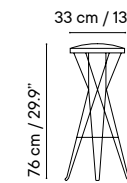

iSi 8112
Upholstered stool 76
NEW
Icon: house with cloud and rain