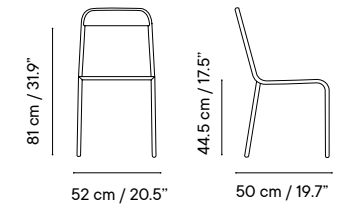

Dimensions in cm and inches
Medidas en cms y pulgadas

iSi 9210
Chair

iSi 9211
Armchair

iSi 9212
Stool 76

iSi 9213
Stool 65

iSi 9210
Geranium Red RAL 3020

iSi 9211
Anthracite grey RAL 7016

iSi 9212
Geranium Red RAL 3020

- Metal finishes 214
- Outdoor fabric 218
- Outdoor leather 220
- Cushions 221
- Porcelain table-top 222
- Compact table-top 223

Dimensions in cm and inches
 Medidas en cms y pulgadas

iSi 9166 alum
 iSi 9170 steel
 Chair