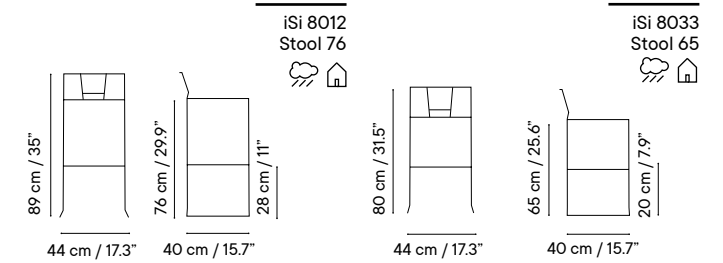

iSi 8011
Pine green RAL 6005