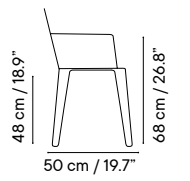

iSi 9138
Stool 65

iSi 9136
Armchair