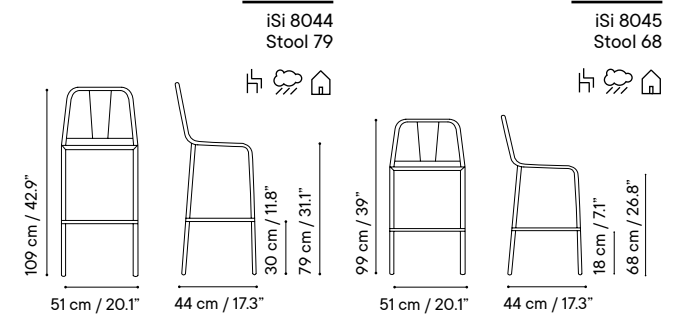

Metal finishes 214
Outdoor fabric 218
Outdoor leather 220
Cushions 221
Porcelain table-top 222
Compact table-top 223

Dimensions in cm and inches
Medidas en cms y pulgadas

iSi 8042
Chair

iSi 8043
Armchair