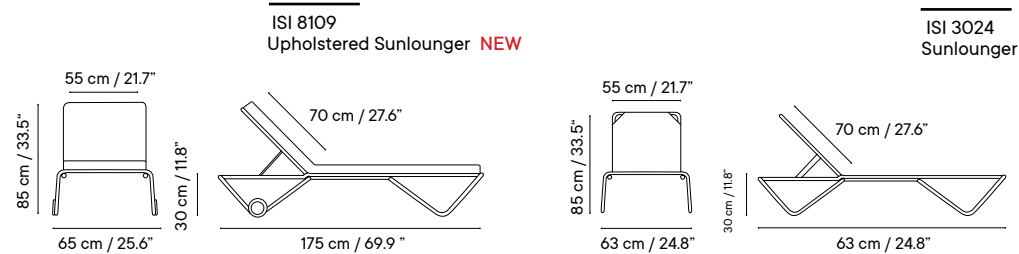

Barceloneta

Designed by iSiMAR

Collection made of aluminum, polyester powder coated. Suitable for outdoor, indoor, and contract use.

Colección fabricada con aluminio lacado con polvo de poliéster. Apto para uso exterior, interior y contract.

Metal finishes 214
Outdoor fabric 218
Outdoor leather 220
Cushions 221
Porcelain table-top 222
Compact table-top 223

Dimensions in cm and inches
Medidas en cms y pulgadas

Dimensions in cm and inches
Medidas en cms y pulgadas