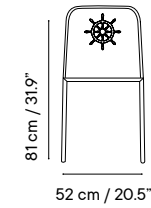

Metal finishes 214
Outdoor fabric 218
Outdoor leather 220
Cushions 221
Porcelain table-top 222
Compact table-top 223

Dimensions in cm and inches
Medidas en cms y pulgadas

NEW iSi 8115
Chair

NEW iSi 8116
Armchair