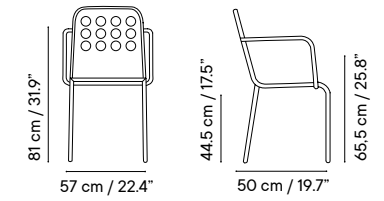

iSi 9212
Stool 76