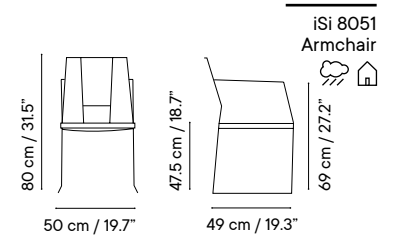

iSi 8011
Pine green RAL 6005