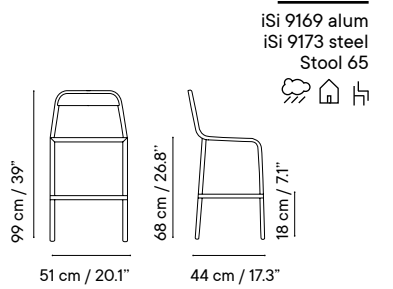

iSi 9169 alum
iSi 9173 steel
Stool 65