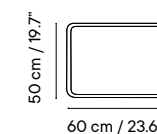

Metal finishes 214
Outdoor fabric 218
Outdoor leather 220
Cushions 221
Porcelain table-top 222
Compact table-top 223

Dimensions in cm and inches
Medidas en cms y pulgadas

iSi 8064
Chair

iSi 9087
Puff

iSi 9088
Bench