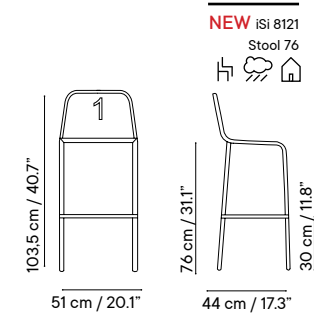

Metal finishes 214
Outdoor fabric 218
Outdoor leather 220
Cushions 221
Porcelain table-top 222
Compact table-top 223

Dimensions in cm and inches
Medidas en cms y pulgadas

NEW iSi 8119
Chair

NEW iSi 8120
Armchair