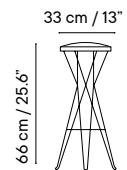

iSi 8111
Upholstered stool 65
NEW
Icon: house with cloud and rain