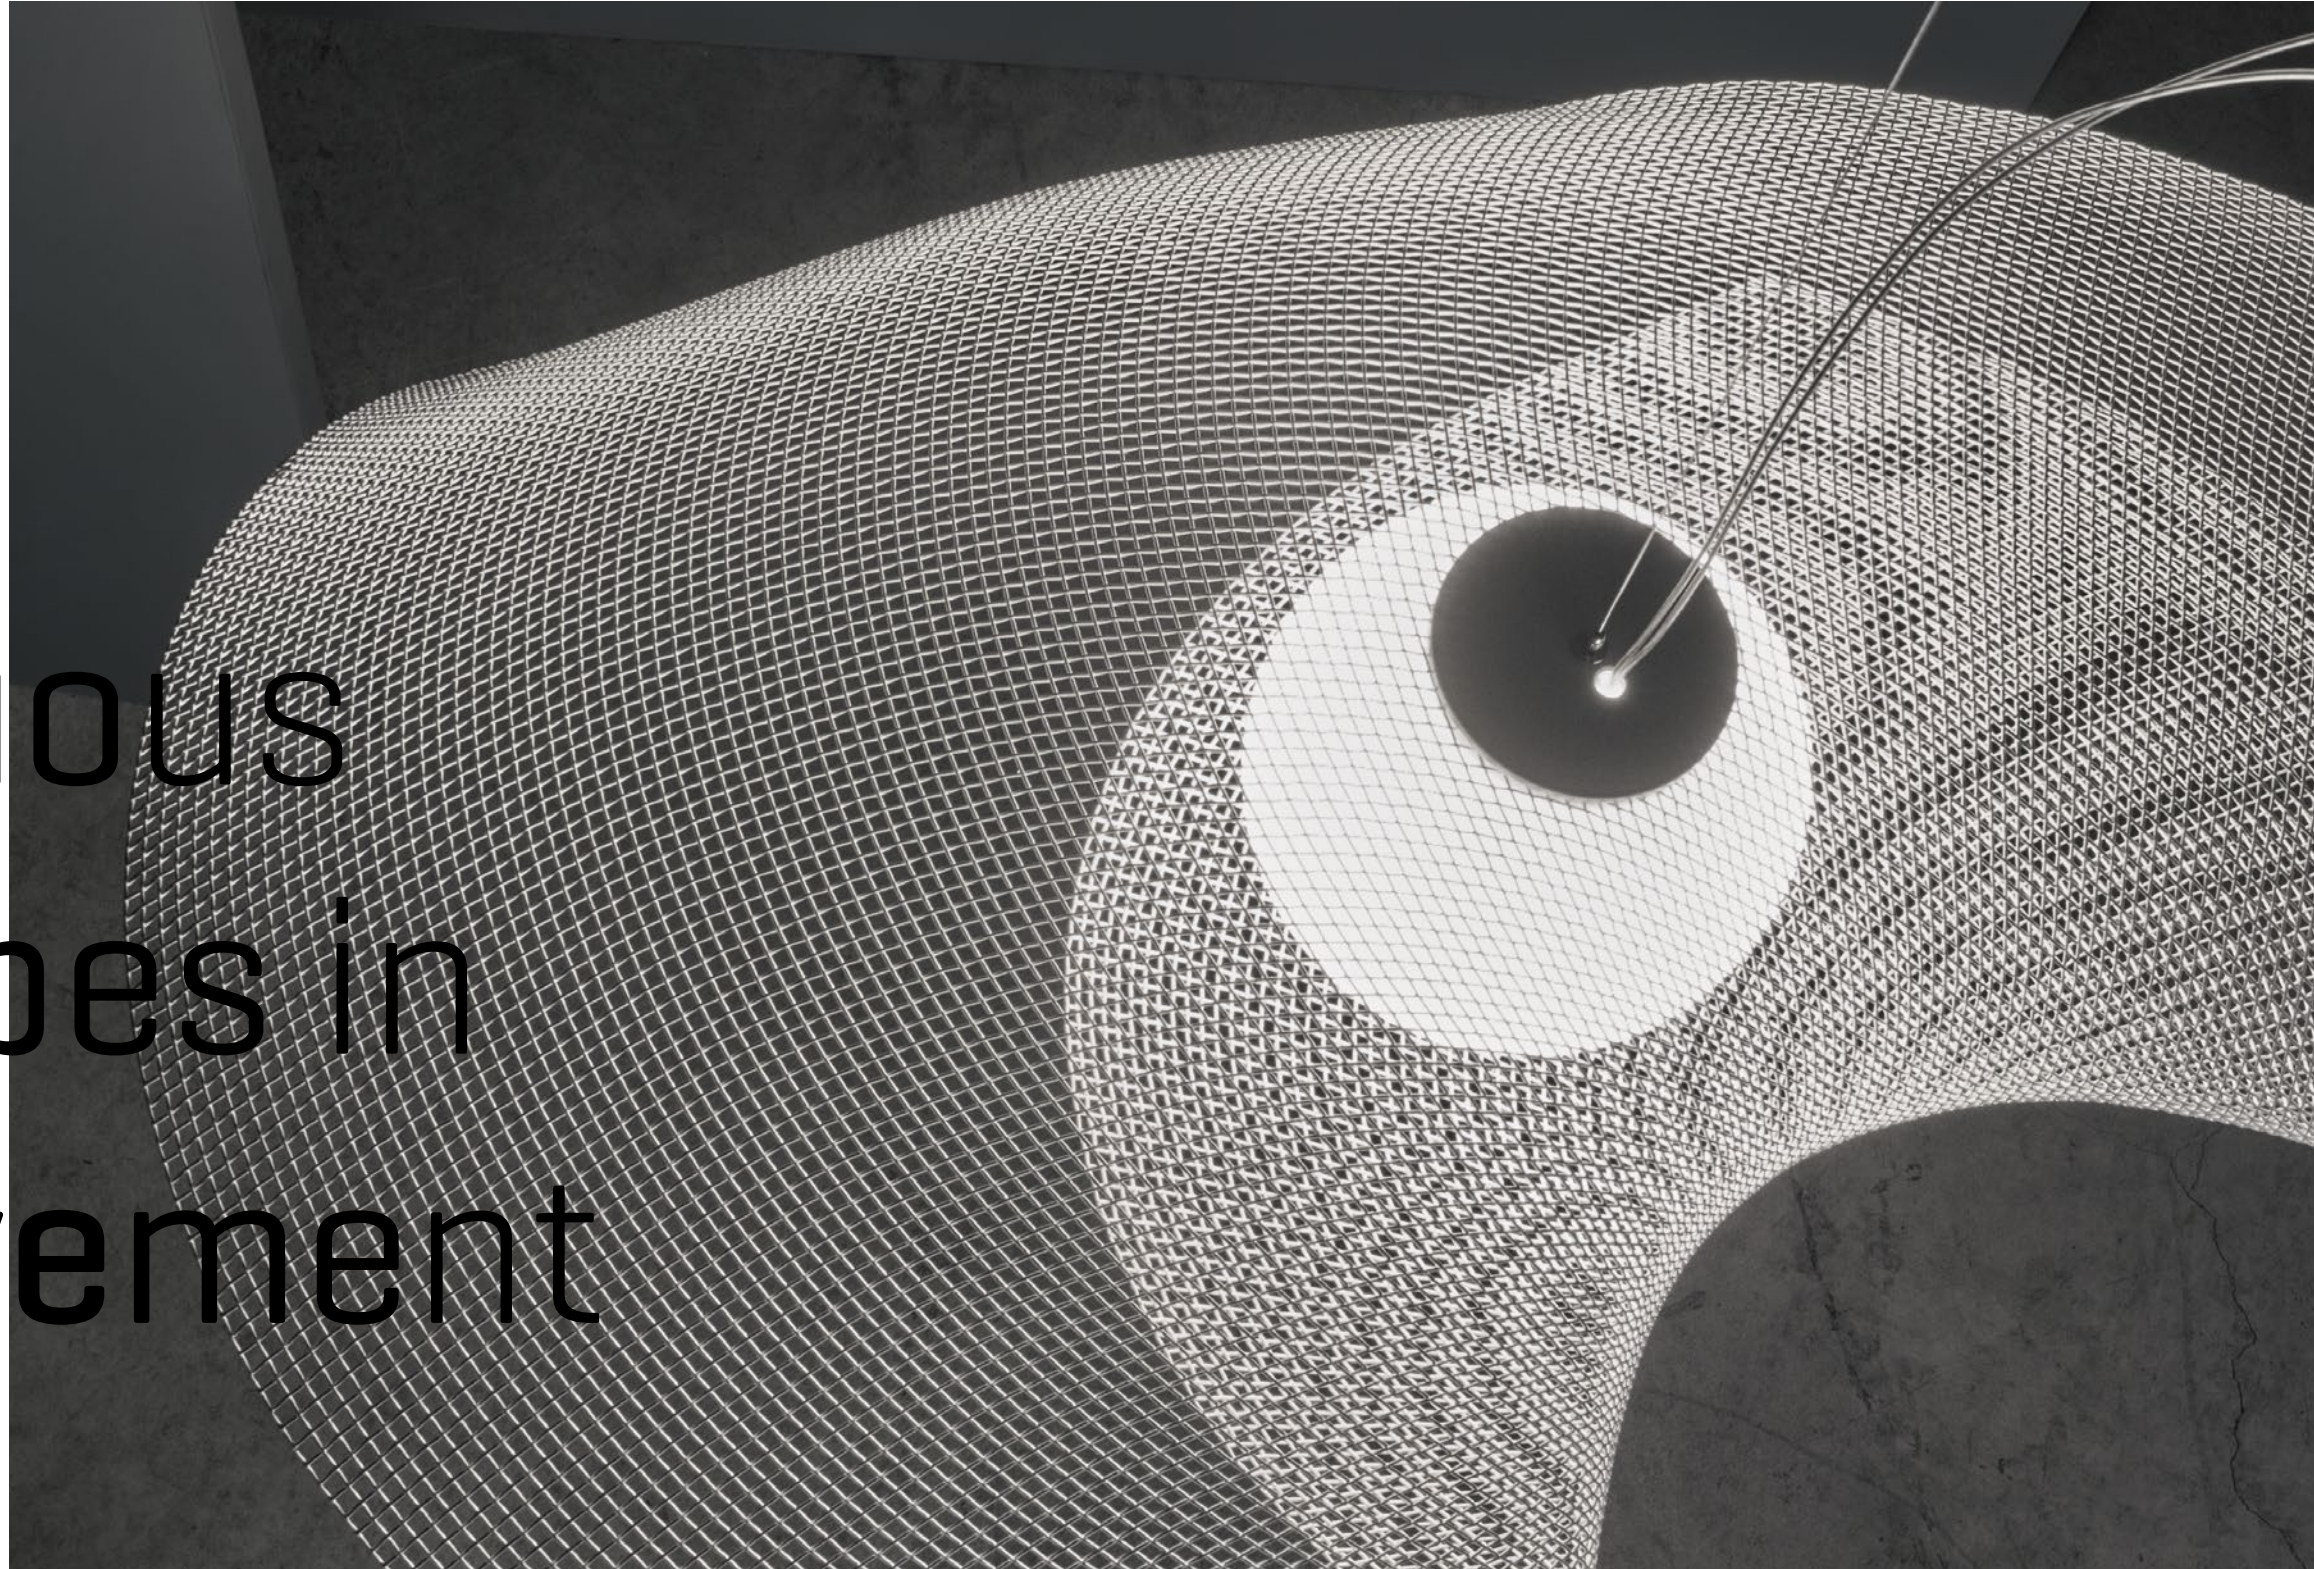

SinuOUS
shapes in
movement