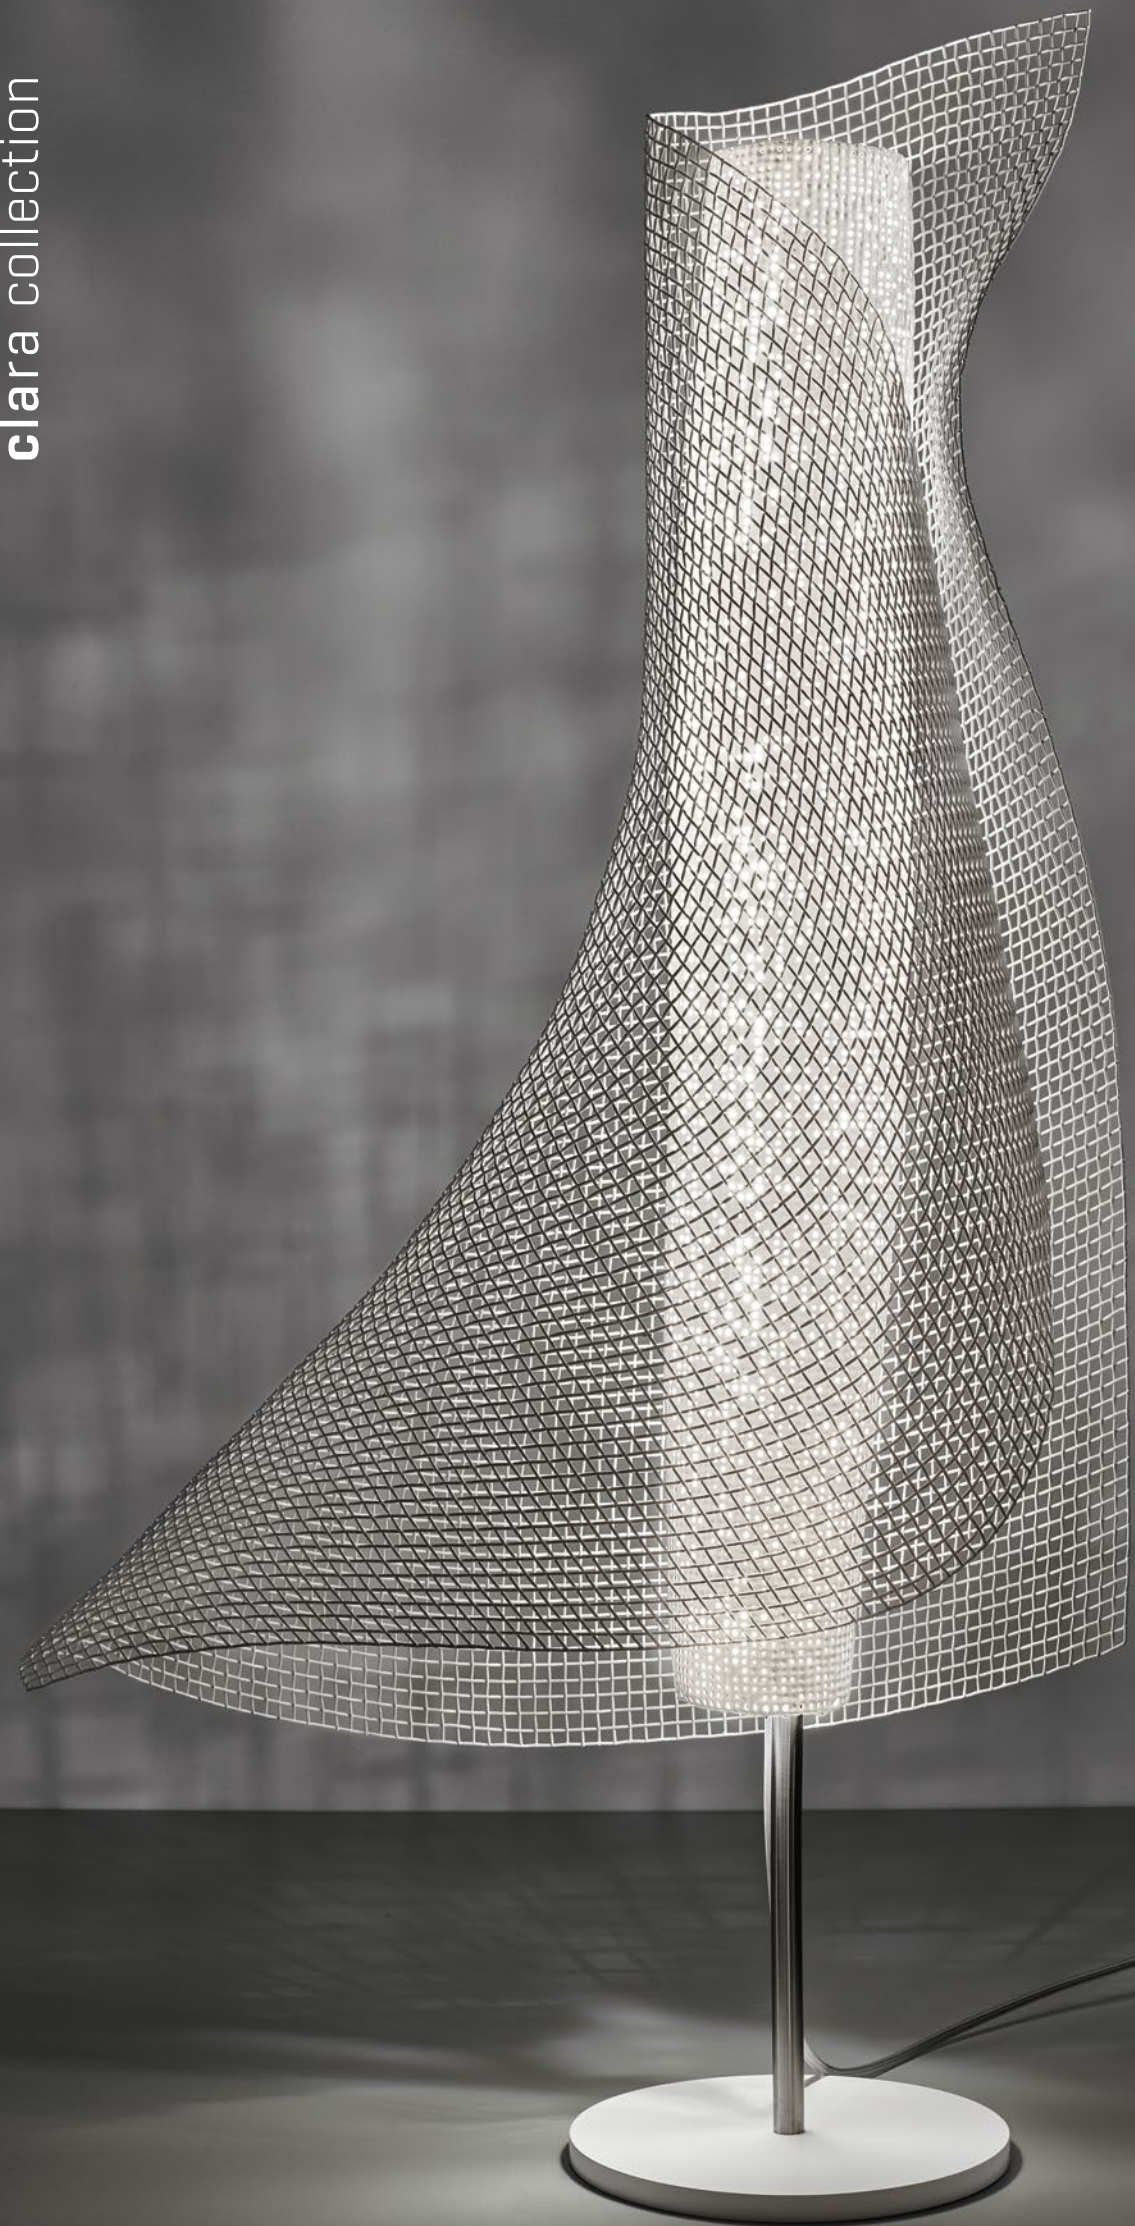

**NEW!**

BEC004  
Ø 42cm | 16,5in  
Height Alto: 52cm | 20,5in

**NEW!**

BEC003  
Ø 50cm | 19,7in  
Height Alto: 183cm | 72in

**NEW!**

BEC001  
Ø 23cm | 9in  
Height Alto: 67cm | 26,4in

**A game of  
light and  
chiaroscuro**