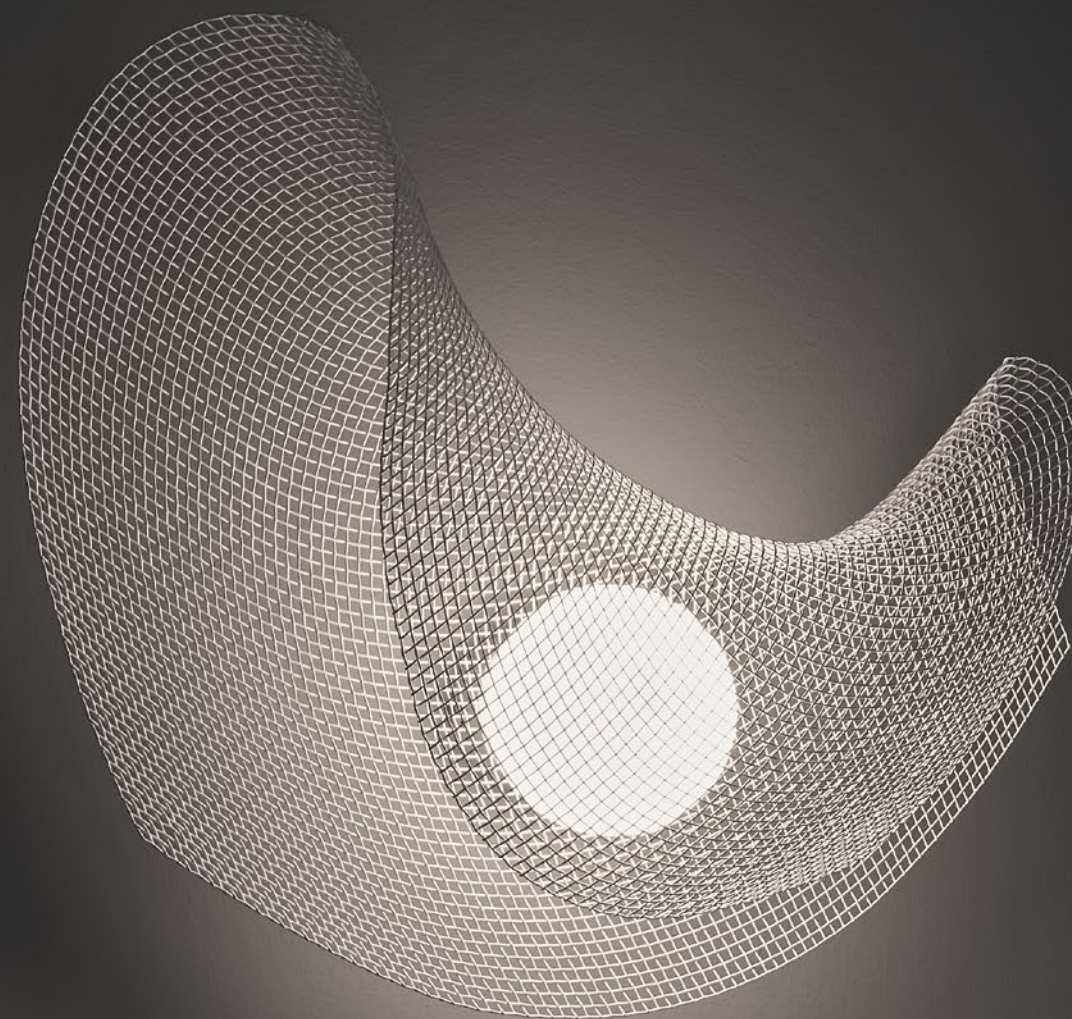

MY06  
Width Ancho: 62cm | 24,4in  
Depth Profundidad: 16cm | 6,3in  
Height Alto: 45cm | 17,7in

**Organic and  
geometric  
shapes  
combined  
with light**

COCY04  
Ø 30cm | 11,8in  
Height Alto: 30cm | 11,8in